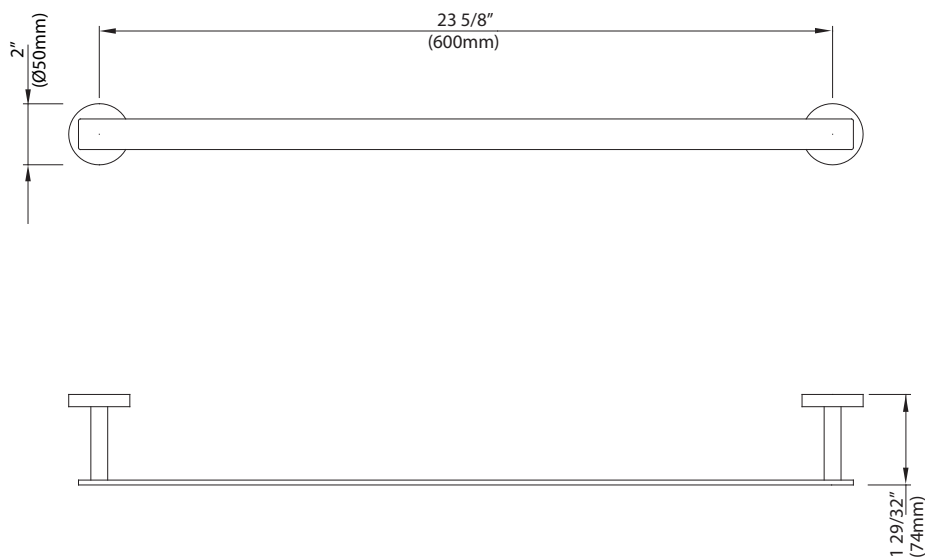

KEA-12237

Imperium Bathroom Accessories - Towel Bar 600MM

Kräus®

SPECIFICATION SHEET

Finish

- Brushed Nickel
- Chrome

Material

Brass

Features

- Solid Brass Construction
- Sleek Design Coordinates w/ a Variety of Décor Styles
- Easy-to-Clean Finish is Corrosion & Rust-Resistant
- All Mounting Hardware Included for Easy Installation

Kraus Limited Lifetime Warranty: See website for details www.kraususa.com

1.800.775.0703 / customerservice@kraususa.com

REV. December 3, 2016