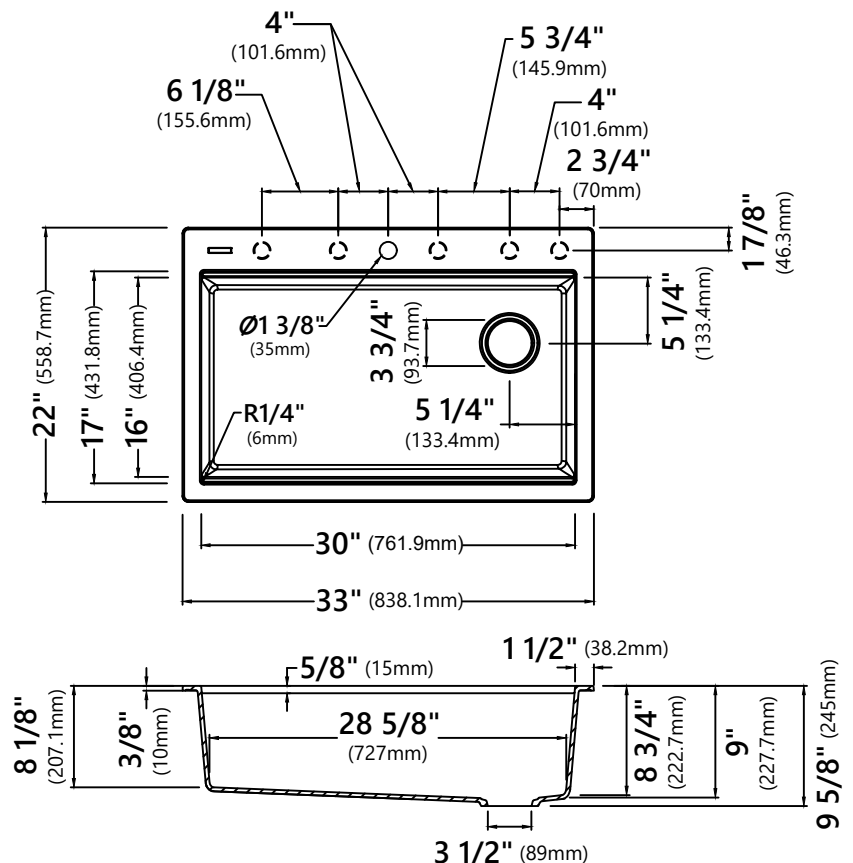

KGTW1-33

33 Inch Workstation Single Bowl Granite Top Mount Kitchen Sink

Kräus®

SPECIFICATION SHEET

Sink Dimensions

Overall Dimensions: 33" x 22"

Bowl Dimensions: 30" x 16"

Sink Depth: 9 5/8"

- Cutting Board KCB-WS303SA
- Sink Strainer ST-4
- Rolling Mat KRM-11BL

Available Colors

- White

CODES/STANDARDS:

Product Certification
cUPC

NOTE: 1 3/8" (35mm) diameter faucet holes are pre-scored. The installer can knock out up to 6 faucet holes.

ST-4

Stainless Steel Kitchen Sink Strainer

Strainer Dimensions

Overall Dimensions: ϕ 4 1/2" x 2 5/8"

Features

- Premium Stainless Steel construction
- Fits Standard 3 1/2" or 4" Drain Opening
- Removable Strainer Prevents Debris from Clogging Drain Pipe
- Tailpiece Included
- Decorative Stainless Steel Cover Fits Over Drain

Cutting Board Dimensions

Overall Dimensions: 16 3/4" x 11" x 1/4"

Features

- Designed to Use Over the Sink and On the Counter
- BPA-free and FDA-approved
- Included with KGTW1-33, KGTW2-33 and KGTW12-33 kitchen sinks