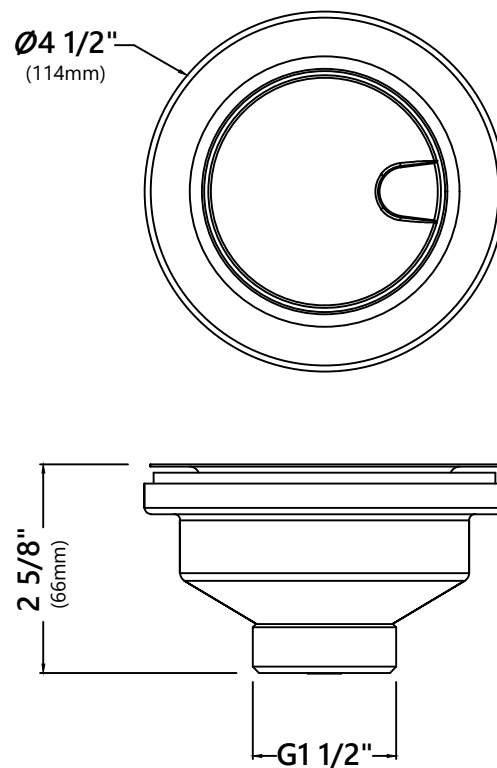

KGTW1-33

33 Inch Workstation Single Bowl Granite Top Mount Kitchen Sink

Kräus®

SPECIFICATION SHEET

Sink Dimensions

Overall Dimensions: 33" x 22"

Bowl Dimensions: 30" x 16"

Sink Depth: 9 5/8"

ST-4

Stainless Steel Kitchen Sink Strainer

Strainer Dimensions

Overall Dimensions: ϕ 4 1/2" x 2 5/8"

Features

- Premium Stainless Steel construction
- Fits Standard 3 1/2" or 4" Drain Opening
- Removable Strainer Prevents Debris from Clogging Drain Pipe
- Tailpiece Included
- Decorative Stainless Steel Cover Fits Over Drain

Warranty

Kraus 1 Year Limited Warranty

see website for details www.kraususa.com

KRM-11

Multipurpose Roll-Up Dish Drying Rack

Rolling Mat Dimensions

Overall Dimensions: 16 7/8" x 12" x 3/8"

Features

Cutting Board Dimensions

Overall Dimensions: 16 3/4" x 11" x 1/4"

Features

- Designed to Use Over the Sink and On the Counter
- BPA-free and FDA-approved
- Included with KGTW1-33, KGTW2-33 and KGTW12-33 kitchen sinks