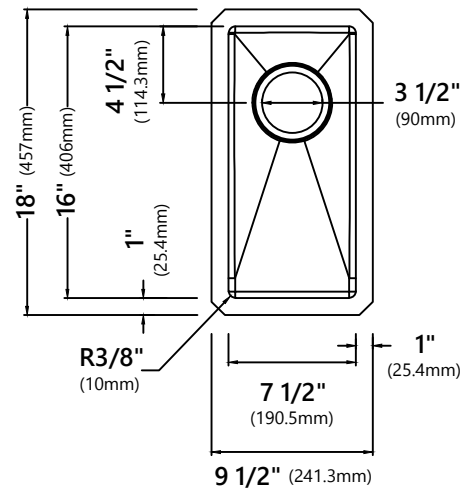

KHU101-10

10 Inch Undermount Single Bowl
Stainless Steel Kitchen Sink

Kräus®

SPECIFICATION SHEET

Sink Dimensions

Overall Dimensions: 9 1/2" x 18"

Bowl Dimensions: 7 1/2" x 16"

Sink Depth: 8"

Features

- 16 Gauge Stainless Steel Construction
- Undermount Single Bowl Sink
- Required Minimum Cabinet Size: 12" Left to Right, 21" Front to Back
- Rear Center-Set Drain
- 3 1/2" Drain Opening
- NoiseDefend Undercoating and Sound Dampening Pads

Accessories Included

- Strainer ST-1
- Drain Cap STC-2
- Towel
- Cut-Out Template
- Mounting Hardware

CODES/STANDARDS:

Product Certification

cUPC (ASME A112.19.3/CSA B45.4)

Warranty

Kraus Limited Lifetime Warranty

see website for details www.kraususa.com