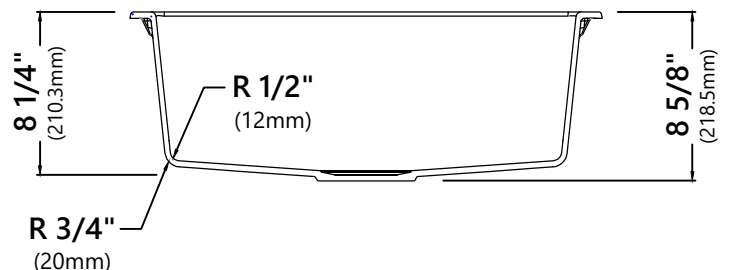

KGD-410B

24 Inch Dual Mount Single Bowl Granite Kitchen Sink

Kräus®

SPECIFICATION SHEET

Sink Dimensions

Overall Dimensions: 24" x 18 1/8"

Bowl Dimensions: 21 3/8" x 15 1/2"

Sink Depth: 8 1/4"

Features

- Granite Composite Construction
- Dual Mount Single Bowl Sink
- Required Minimum Cabinet Size: 27" Left to Right, 24" Front to Back
- Rear Center-Set Drain
- 3 1/2" Drain Opening

Accessories Included

- Basket Strainer BST-2
- Mounting Hardware
- Cut-out Template
- Towel

CODES/STANDARDS:

Product Certification
CSA B45.5/IAPMO Z124

Note: Although Kraus granite and quartz composite sinks are highly heat resistant, placing hot items right from the stove or oven directly into the sink may cause surface discoloration. Consider using a trivet or rolling mat for extremely hot items to avoid potential heat damage.

Warranty

Kraus Limited Lifetime Warranty
see website for details www.kraususa.com