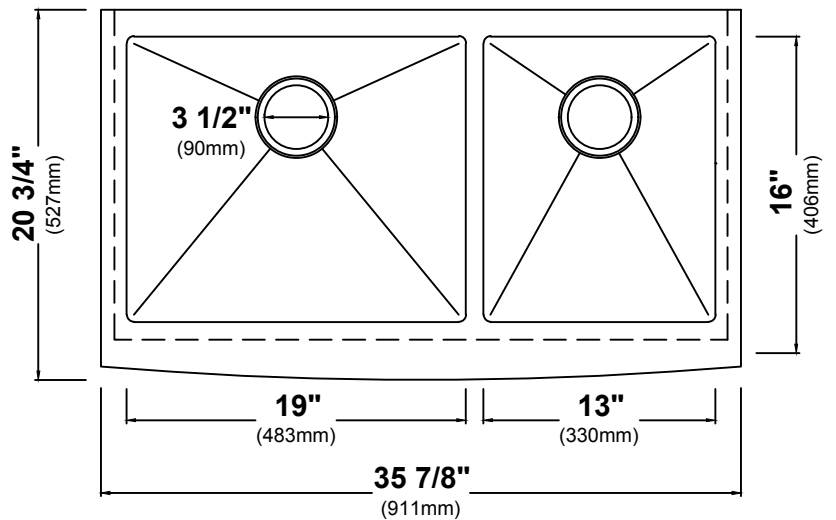

KHF203-36

36 Inch Double Bowl Stainless Steel Farmhouse Kitchen Sink

Kräus®

SPECIFICATION SHEET

Sink Dimensions

Overall Dimensions: 35 7/8" x 20 3/4"

Large Bowl Dimensions: 19" x 16"

Small Bowl Dimensions: 13" x 16"

Sink Depth: 10"

Features

- 16 Gauge Stainless Steel
- Apron Front
- Handmade
- Double Bowl Sink
- 60/40 Bowl Split
- Required Minimum Cabinet Size: 36"
- Rear Center Set Drains
- 3 1/2" Drain Opening
- NoiseDefend Undercoating and Sound
- Dampening Pads

Accessories Included

- Strainer BST-1/ST-1
- Bottom Grid KBG-203-36-1
- Bottom Grid KBG-203-36-2
- Cut-Out Template
- Towel

CODES/STANDARDS:

Product Certification

cUPC (ASME A112.19.3/CSA B45.4)

Warranty

Kraus Limited Lifetime Warranty

see website for details www.kraususa.com