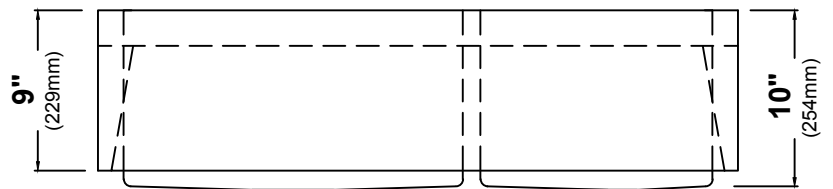

KHF203-36

36 Inch Double Bowl Stainless Steel Farmhouse Kitchen Sink

Kräus®

SPECIFICATION SHEET

Sink Dimensions

Overall Dimensions: 35 7/8" x 20 3/4"

Large Bowl Dimensions: 19" x 16"

Small Bowl Dimensions: 13" x 16"

Sink Depth: 10"

Features

- 16 Gauge Stainless Steel
- Apron Front
- Handmade
- Double Bowl Sink
- 60/40 Bowl Split
- Required Minimum Cabinet Size: 36"
- Rear Center Set Drains
- 3 1/2" Drain Opening
- NoiseDefend Undercoating and Sound
- Dampening Pads

Accessories Included

- Strainer BST-1/ST-1
- Bottom Grid KBG-203-36-1
- Bottom Grid KBG-203-36-2
- Cut-Out Template
- Towel

CODES/STANDARDS:

Product Certification

cUPC (ASME A112.19.3/CSA B45.4)

Warranty

Kraus Limited Lifetime Warranty

see website for details www.kraususa.com