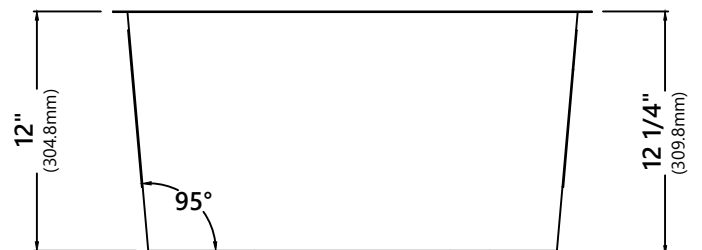

KHU24L

24 Inch Undermount Single Bowl Laundry and Utility Sink

Kräus[®]

SPECIFICATION SHEET

Sink Dimensions

Overall Dimensions: 24" x 18 1/2"

Bowl Dimensions: 22 1/2" x 17"

Sink Depth: 12"

Warranty

Kraus Limited Lifetime Warranty

see website for details www.kraususa.com

KPF-1610

Single Handle Commercial Style Pull Down Kitchen Faucet

Faucet Dimensions

Overall Height: 18"
 Spout Height: 6 3/8"
 Spout Reach: 8 3/4"