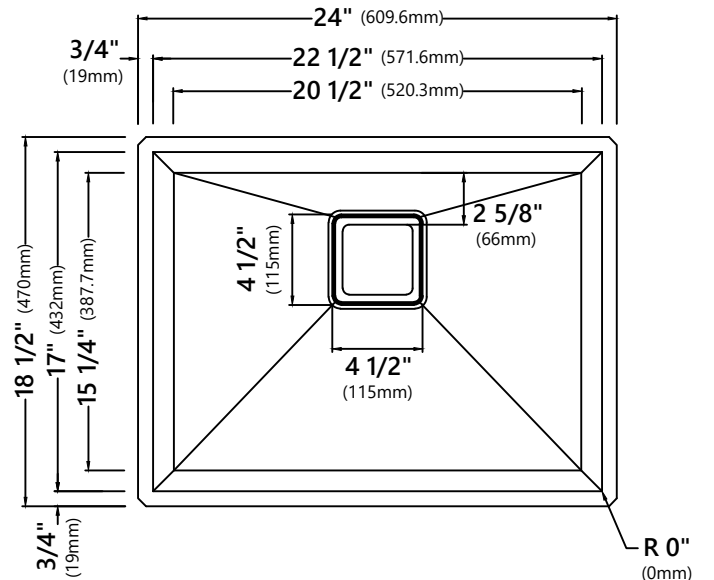

KHU24L

24 Inch Undermount Single Bowl Laundry and Utility Sink

Kräus[®]

SPECIFICATION SHEET

Sink Dimensions

Overall Dimensions: 24" x 18 1/2"

Bowl Dimensions: 22 1/2" x 17"

Sink Depth: 12"

Features

- 18 Gauge Stainless Steel Construction
- Single Bowl Undermount Handmade Laundry Sink
- Required Minimum Cabinet Size: 27" Left to Right, 24" Front to Back
- Rear Center-Set Drain
- 3 1/2" Drain Opening
- NoiseDefend Undercoating and Sound Dampening Pads

Warranty

Kraus Limited Lifetime Warranty

see website for details www.kraususa.com

KPF-1610

Single Handle Commercial Style Pull Down Kitchen Faucet

Faucet Dimensions

Overall Height: 18"
 Spout Height: 6 3/8"
 Spout Reach: 8 3/4"

ST-3 Stainless Steel Strainer

Strainer Dimensions

Overall Dimensions: 4 1/2" x 4 1/2" x 2 5/8"

Features

- Premium Stainless Steel Construction
- Modern Square Drain Design
- Removable Strainer with Gasket for Secure Seal
- Designed to Use with all Pax™ and R0 Pro™ Series Sinks