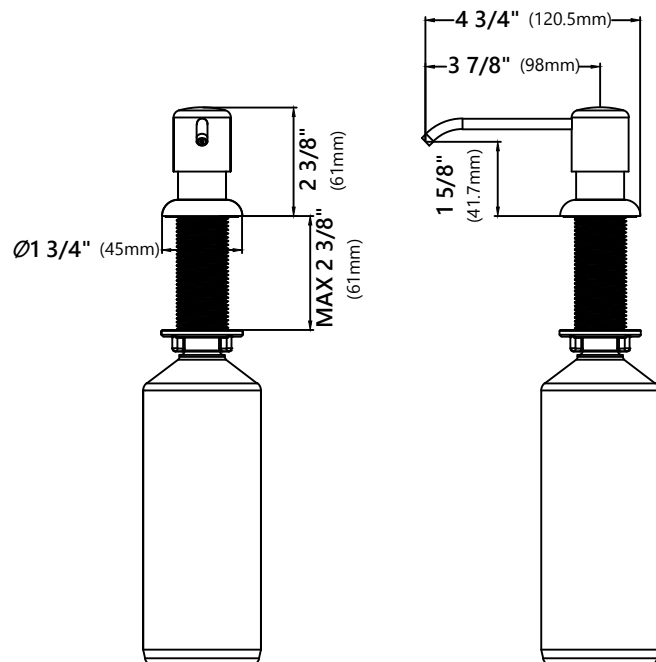

KHU24L

24 Inch Undermount Single Bowl Laundry and Utility Sink

Kräus[®]

SPECIFICATION SHEET

Sink Dimensions

Overall Dimensions: 24" x 18 1/2"

Bowl Dimensions: 22 1/2" x 17"

Sink Depth: 12"

Warranty

Kraus Limited Lifetime Warranty
 see website for details www.kraususa.com

Kraus USA Customer Service

1.800.775.0703 | customerservice@kraususa.com

KSD-53 Soap Dispenser

Features

- Solid Brass Construction
- Self-Priming Pump
- Refillable from Above
- Holds up to 17 oz. of Liquid
- Max. Deck Thickness: 2 3/8"
- Pump Height: 2 3/8"
- Spout Reach: 3 7/8"

ST-3 Stainless Steel Strainer

Strainer Dimensions

Overall Dimensions: 4 1/2" x 4 1/2" x 2 5/8"

Features

- Premium Stainless Steel Construction
- Modern Square Drain Design
- Removable Strainer with Gasket for Secure Seal
- Designed to Use with all Pax™ and R0 Pro™ Series Sinks