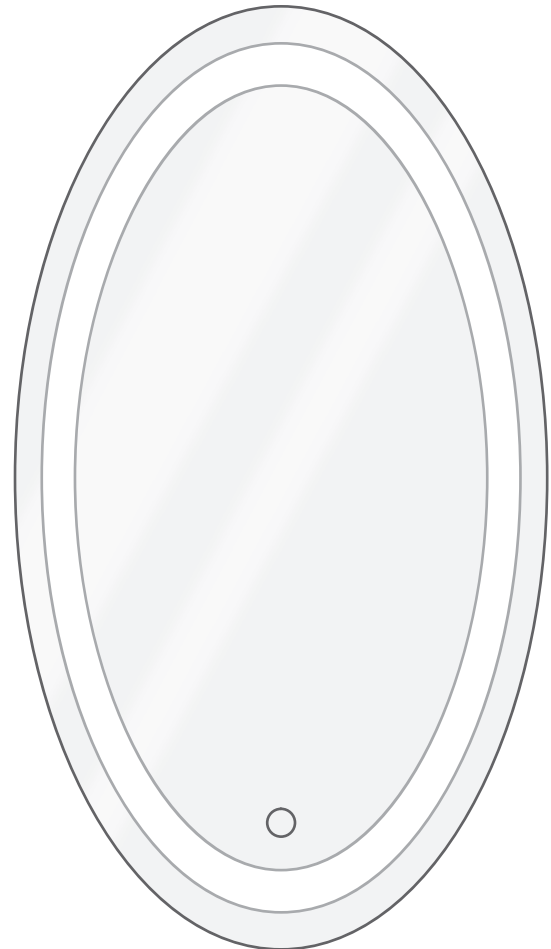

# ICON Oval Wall Mirror - Specification Sheet

## Construction

- Quality polished edge mirror
- Single phase wire installation, silver backed, copper free
- Construction for surface mounting
- Includes installation hardware

## Dimensions

- Height: 42"
- Width: 24"
- Depth: 1-4/7"