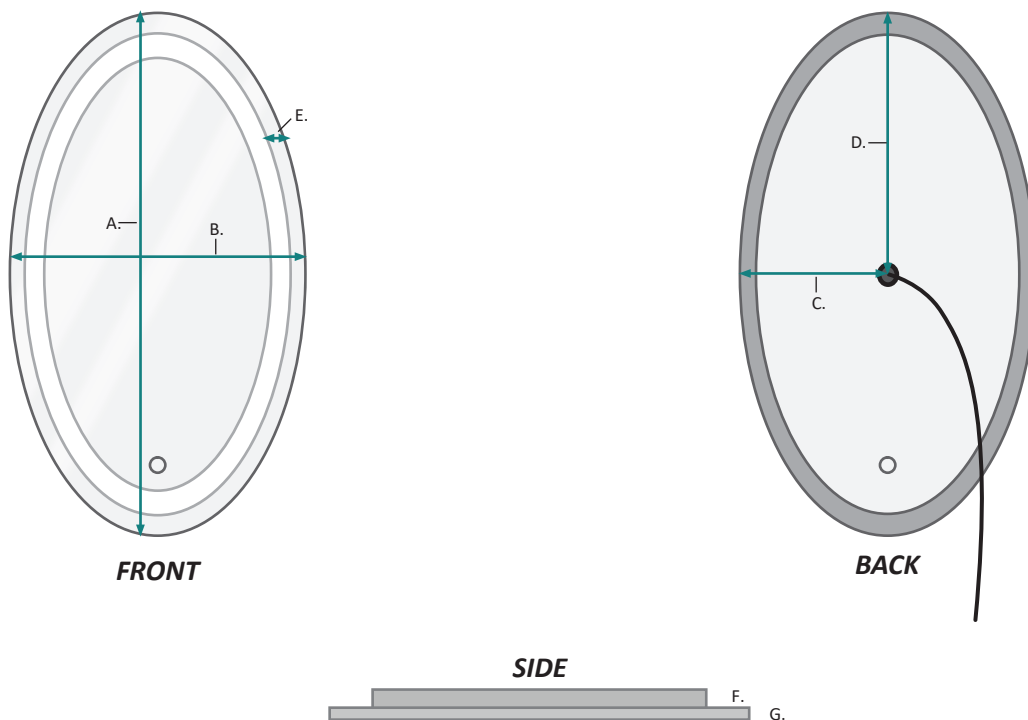

# ICON Oval Wall Mirror - Specification Sheet

## Model

- ICON Oval

## Dimensions

- Height: 42"
- Width: 24"
- Depth: 1-4/7"