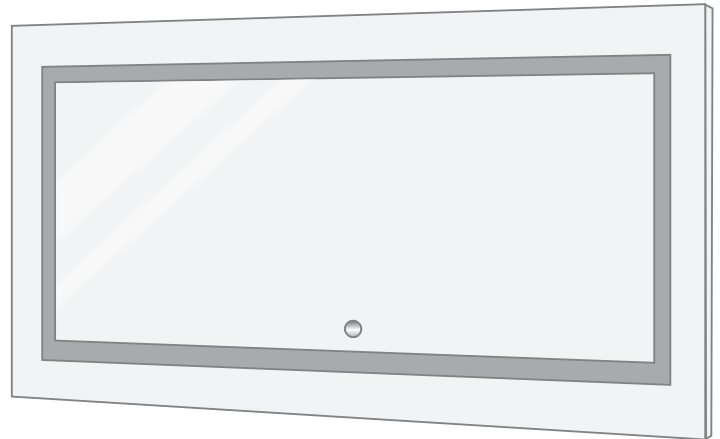

ICON 5424 Wall Mirror - Specification Sheet

Features

- Dimmable LED task lighting
- Integrated touch sensor control with memory
- Energy efficient LED lighting 6000K
- 4850 Lumens
- CRI 90+
- Integrated Defogger

Construction

- Quality polished edge mirror
- Single phase wire installation, silver backed, copper free
- Construction for surface mounting
- Includes installation hardware

Codes/Standards Applicable

- Conforms to UL Std. 962
- Cert. to CSA Std. C22.2 No.250.0-08
- ETL Intertek 5004931

Electrical System

- 120Vac, 60Hz, 59.4W
- Electric Current: 0.54A
- Wattage: 59.4W

Model

- ICON 5424

ICON 5424 Wall Mirror - Specification Sheet

Dimensions

- Height: 24"
- Width: 54"
- Depth: 1-5/8"

FRONT & SIDE