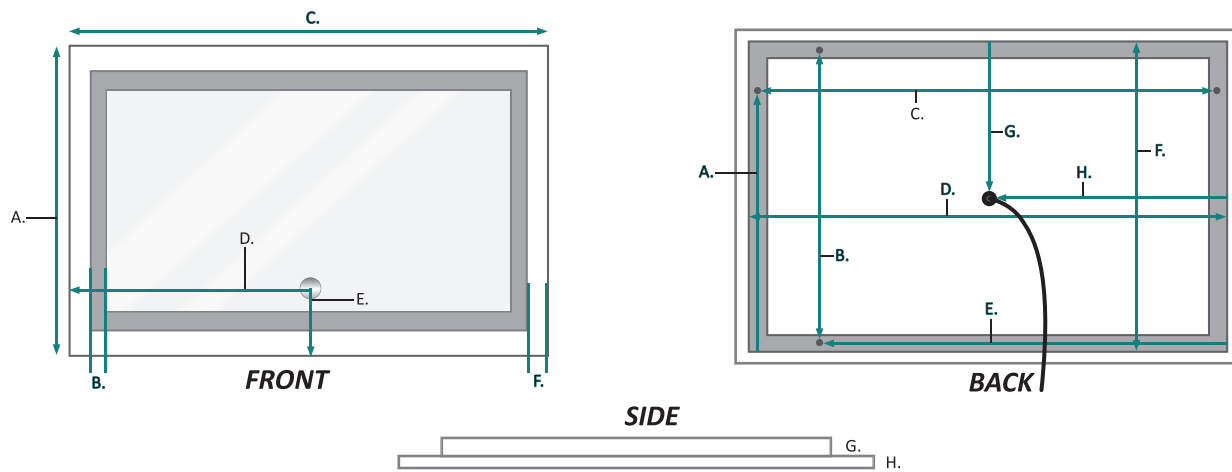

Electrical System

- 120Vac, 60Hz, 59.4W
- Electric Current: 0.54A
- Wattage: 59.4W

Model

- ICON 5424

ICON 5424 Wall Mirror - Specification Sheet

Dimensions

- Height: 24"
- Width: 54"
- Depth: 1-5/8"

FRONT & SIDE

MODEL	A	B	C	D	E	F	G	H
ICON5424	24	1	54	27	5-3/8	1-5/8	1-3/8	1/4

BACK

MODEL	A	B	C	D	E	F	G	H
ICON5424	19-1/4	22-1/2	52-3/8	53-1/8	49-1/4	23-1/8	12-1/2	25-7/8