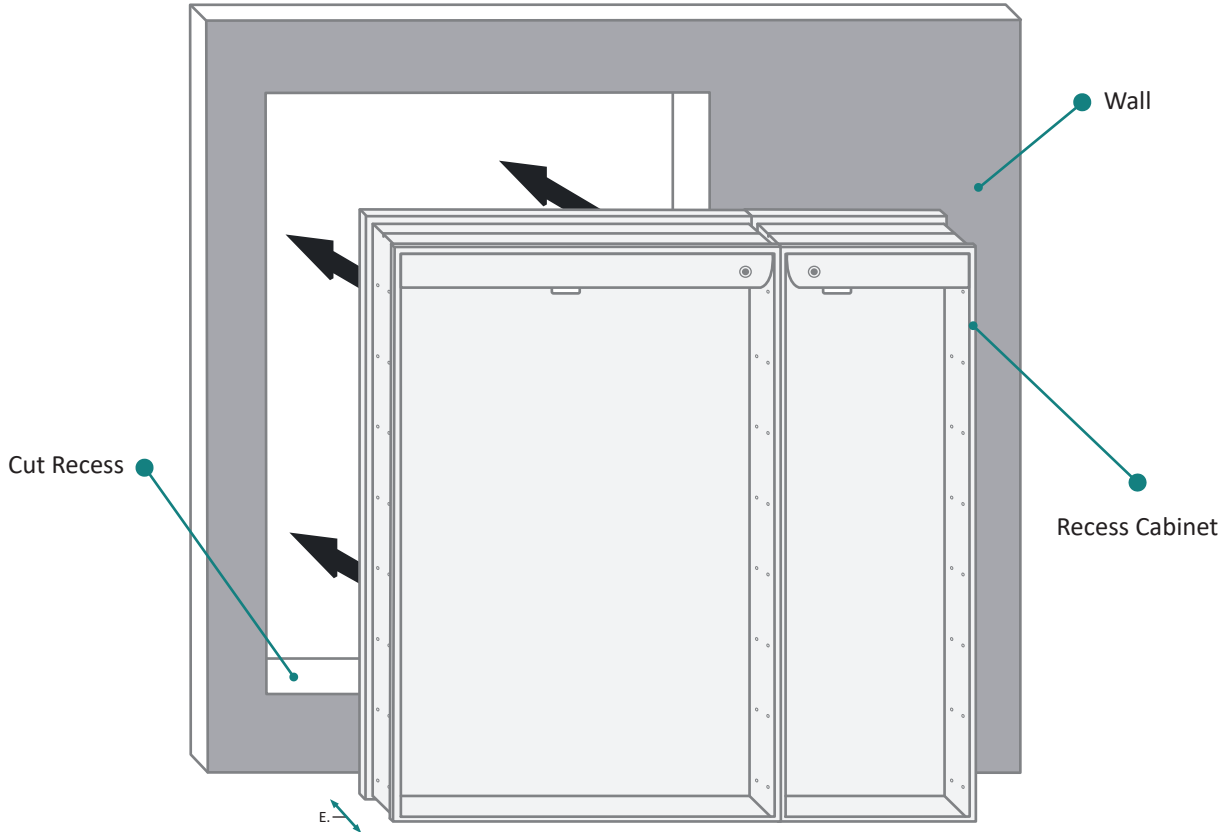

CABINET CONFIGURATION

KINETIC 3030 Wall Mirror - Specification Sheet

KINETIC 3030 Wall Mirror - Specification Sheet

SURFACE MOUNT

FRONT

BACK

FRONT & BACKS

MODEL	A	B	C	D	E	F	G	H
KINETIC3030	30	30	30	30	1-1/8	10	1-1/8	5

These measurements are for reference, for best results we suggest you measure actual product as small variations in size are possible

KINETIC 3030 Wall Mirror - Specification Sheet

RECESS MOUNT

FRONT & BACK