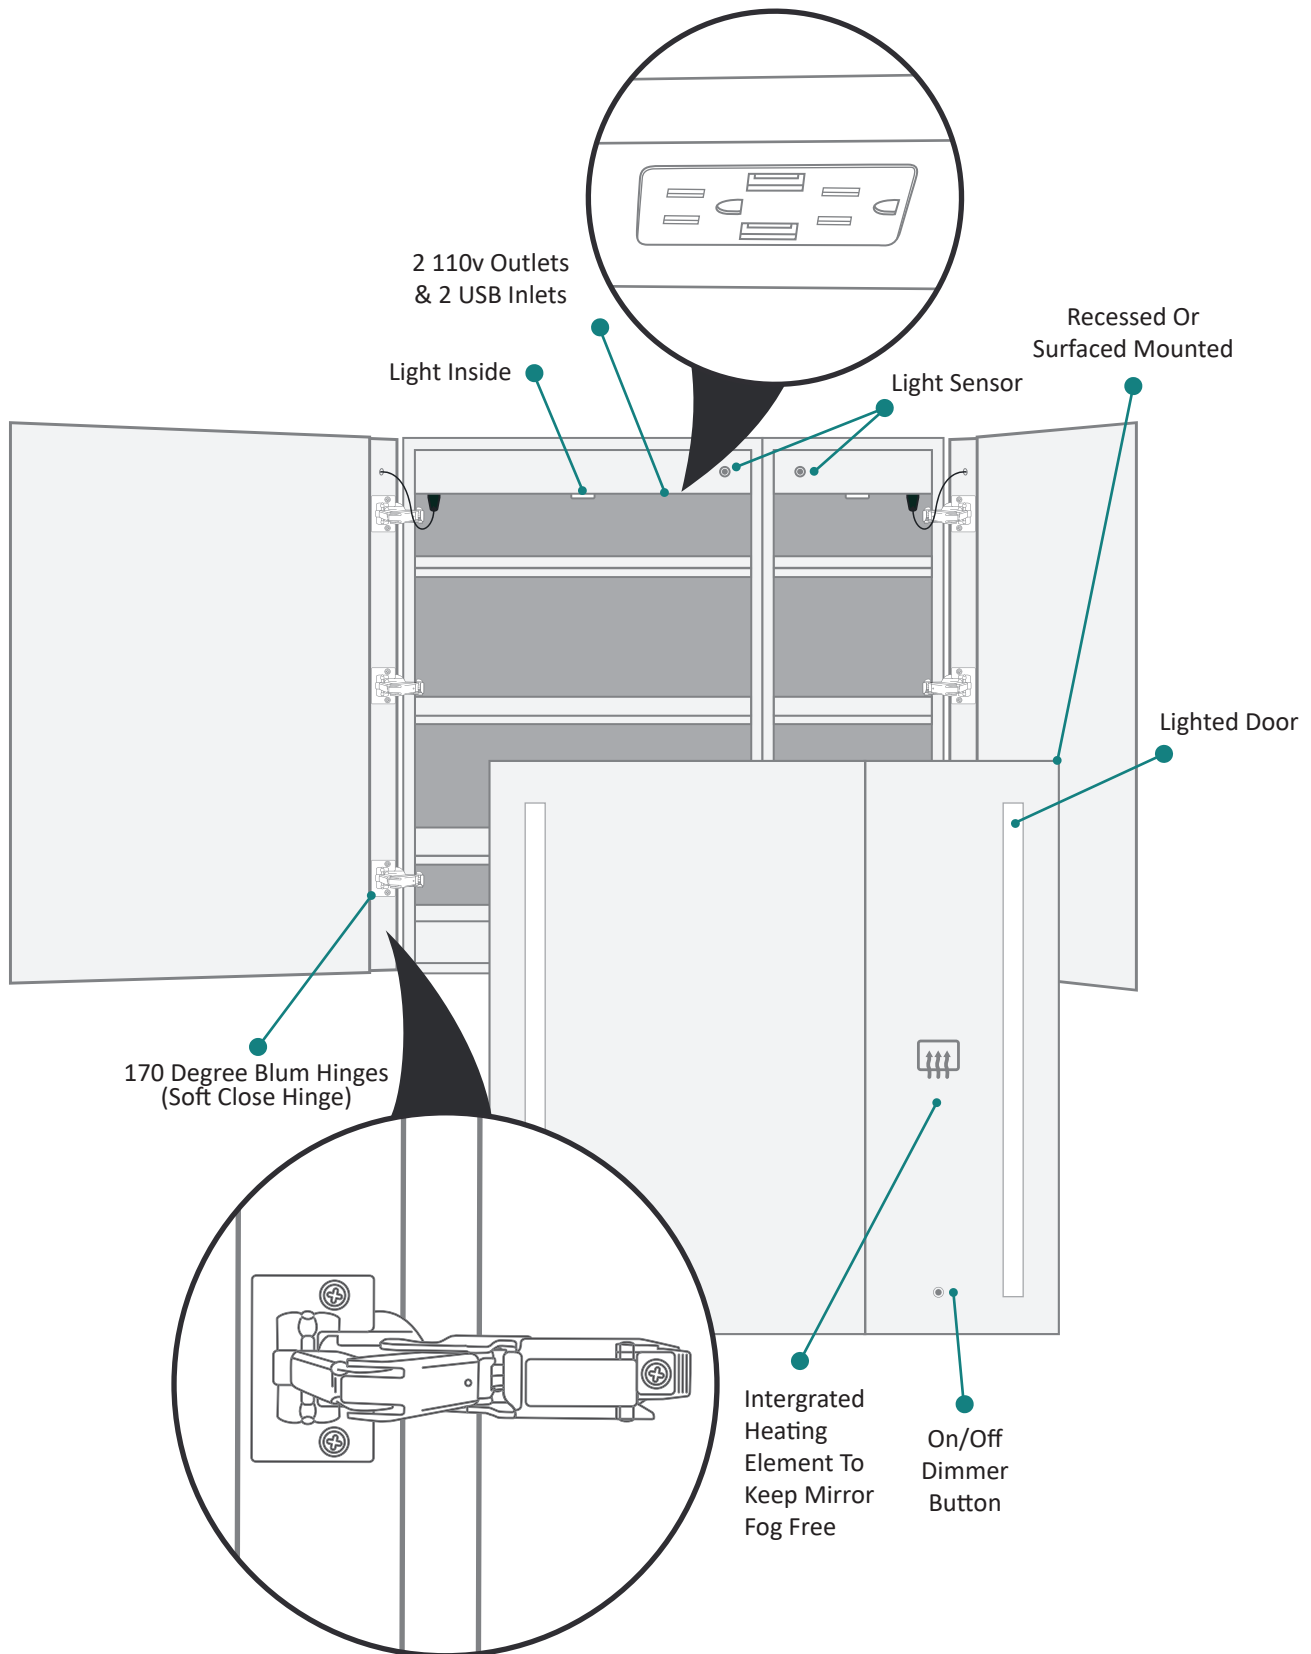

KINETIC 3030 Wall Mirror - Specification Sheet

Features

- Dimmable LED task lighting
- Integrated touch sensor control with memory
- Energy efficient LED lighting 6000K
- 1800 Lumens
- CRI 90+
- Integrated Defogger

Construction

- Quality polished edge mirror
- Single phase wire installation
- 5 MM Silver Backed Copper Free
- Installation Either Surface Mount (Side Mirror Trim Panels included) or Recessed
- Includes installation hardware

CABINET CONFIGURATION

KINETIC 3030 Wall Mirror - Specification Sheet

KINETIC 3030 Wall Mirror - Specification Sheet

SURFACE MOUNT

FRONT

BACK

FRONT & BACKS

MODEL	A	B	C	D	E	F	G	H
KINETIC3030	30	30	30	30	1-1/8	10	1-1/8	5

These measurements are for reference, for best results we suggest you measure actual product as small variations in size are possible

KINETIC 3030 Wall Mirror - Specification Sheet

RECESS MOUNT

FRONT & BACK