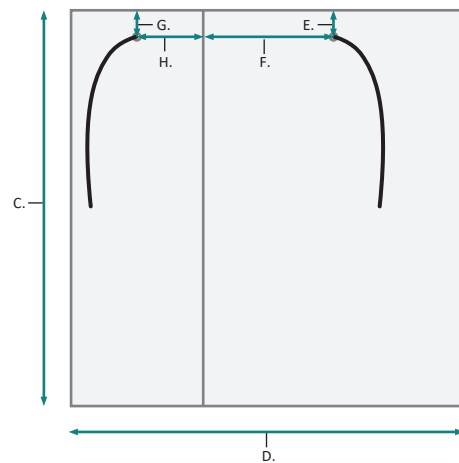

CABINET CONFIGURATION

KINETIC 3030 Wall Mirror - Specification Sheet

KINETIC 3030 Wall Mirror - Specification Sheet

SURFACE MOUNT

FRONT

BACK

FRONT & BACKS

MODEL	A	B	C	D	E	F	G	H
KINETIC3030	30	30	30	30	1-1/8	10	1-1/8	5

These measurements are for reference, for best results we suggest you measure actual product as small variations in size are possible

KINETIC 3030 Wall Mirror - Specification Sheet

RECESS MOUNT

FRONT & BACK

MODEL	A	B	C	D	E
KINETIC3030	30	30	29-1/8	19-1/8	3-1/2

These measurements are for reference, for best results we suggest you measure actual product as small variations in size are possible

RECESS INSTALLATION OPTIONAL ELECTRICAL CORD LOCATIONS

ELECTRICAL CORD LOCATIONS

MODEL	A	B	C	D	E
KINETIC3030	1-1/8	1-1/8	1-1-8	12	5

These measurements are for reference, for best results we suggest you measure actual product as small variations in size are possible