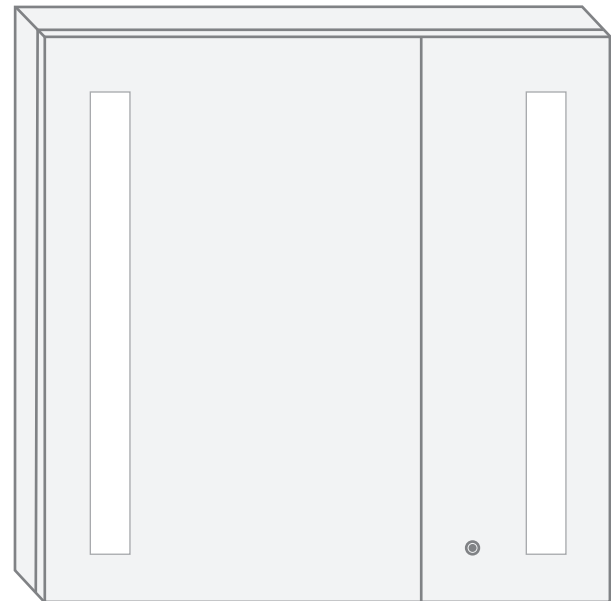

KINETIC 3030 Wall Mirror - Specification Sheet

Features

- Dimmable LED task lighting
- Integrated touch sensor control with memory
- Energy efficient LED lighting 6000K
- 1800 Lumens
- CRI 90+
- Integrated Defogger

Construction

- Quality polished edge mirror
- Single phase wire installation
- 5 MM Silver Backed Copper Free
- Installation Either Surface Mount (Side Mirror Trim Panels included) or Recessed
- Includes installation hardware

CABINET CONFIGURATION

KINETIC 3030 Wall Mirror - Specification Sheet

KINETIC 3030 Wall Mirror - Specification Sheet

SURFACE MOUNT

FRONT

BACK

FRONT & BACKS

MODEL	A	B	C	D	E	F	G	H
KINETIC3030	30	30	30	30	1-1/8	10	1-1/8	5

These measurements are for reference, for best results we suggest you measure actual product as small variations in size are possible

KINETIC 3030 Wall Mirror - Specification Sheet

RECESS MOUNT

FRONT & BACK