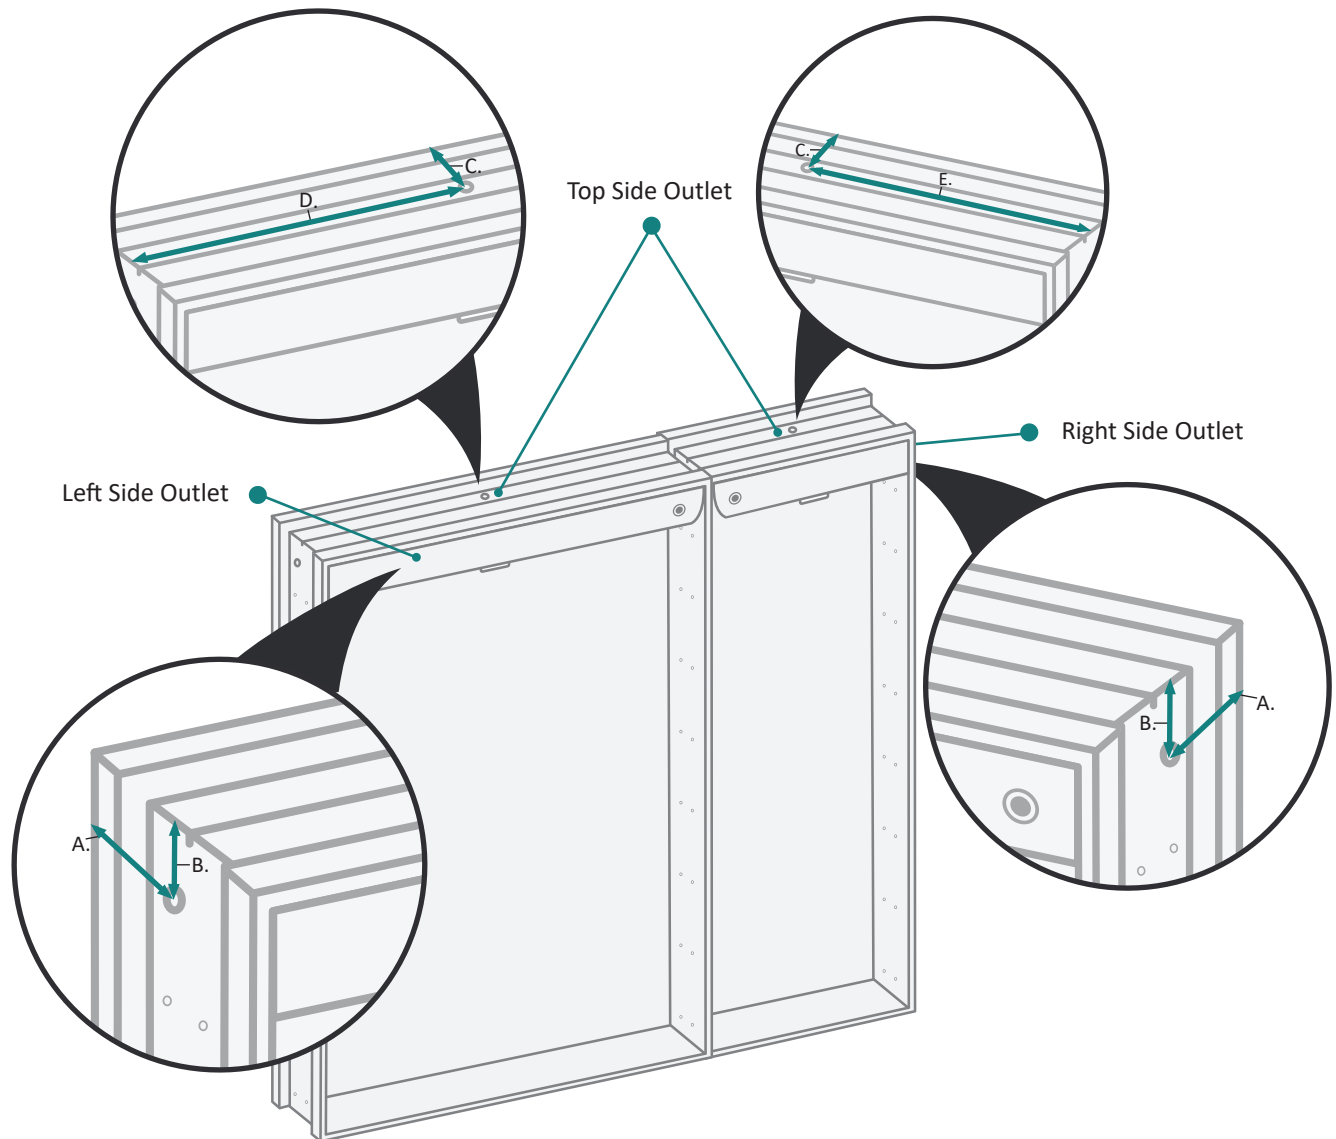

RECESS INSTALLATION OPTIONAL ELECTRICAL CORD LOCATIONS

ELECTRICAL CORD LOCATIONS

MODEL	A	B	C	D	E
KINETIC3030	1-1/8	1-1/8	1-1-8	12	5

These measurements are for reference, for best results we suggest you measure actual product as small variations in size are possible