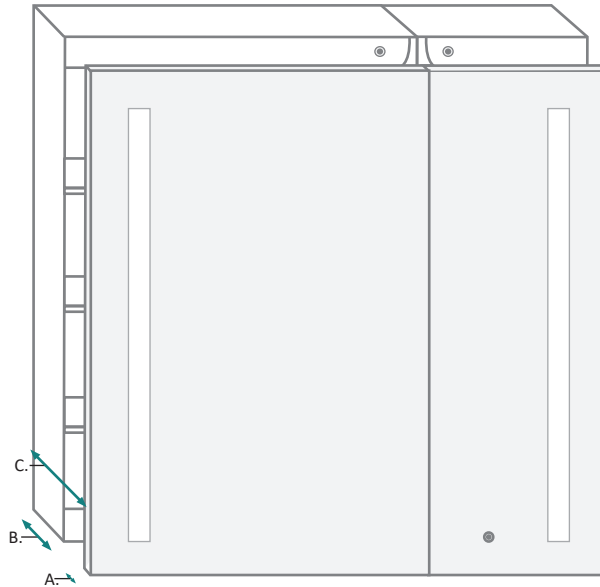

KINETIC 3030 Wall Mirror - Specification Sheet

DOOR & CABINET

MODEL	A	B	C
KINETIC3030	7/8	3-1/2	5