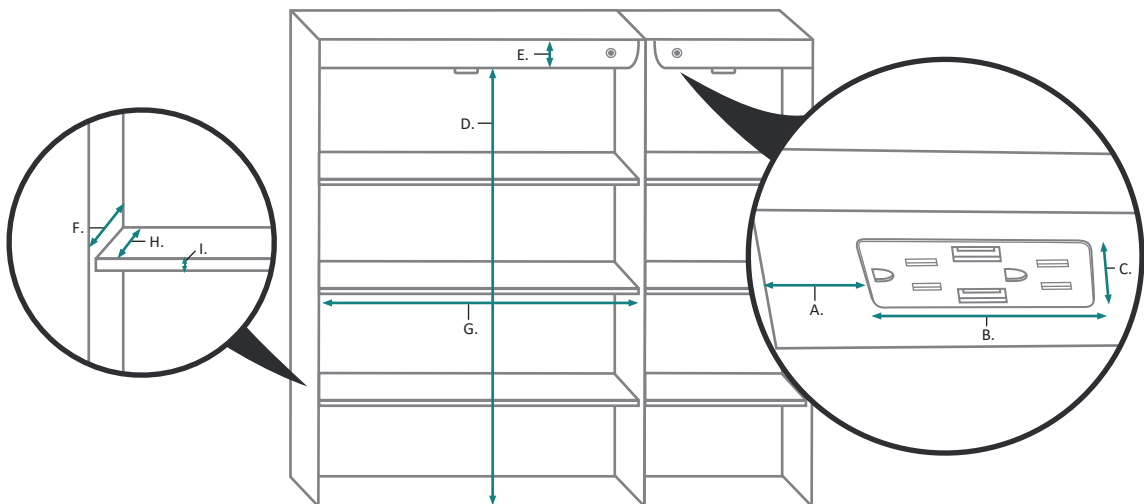

ELECTRICAL CORD LOCATIONS

MODEL	A	B	C	D	E
KINETIC3030	1-1/8	1-1/8	1-1-8	12	5

These measurements are for reference, for best results we suggest you measure actual product as small variations in size are possible

KINETIC 3030 Wall Mirror - Specification Sheet

DOOR & CABINET

MODEL	A	B	C
KINETIC3030	7/8	3-1/2	5

INTERIOR CABINET

MODEL	A	B	C	D	E	F	G	H	I
KINETIC3030	3-3/4	5-5/8	1-1/4	27-3/4	2-1/4	3-5/8	18-1/4	2-3/8	3/8