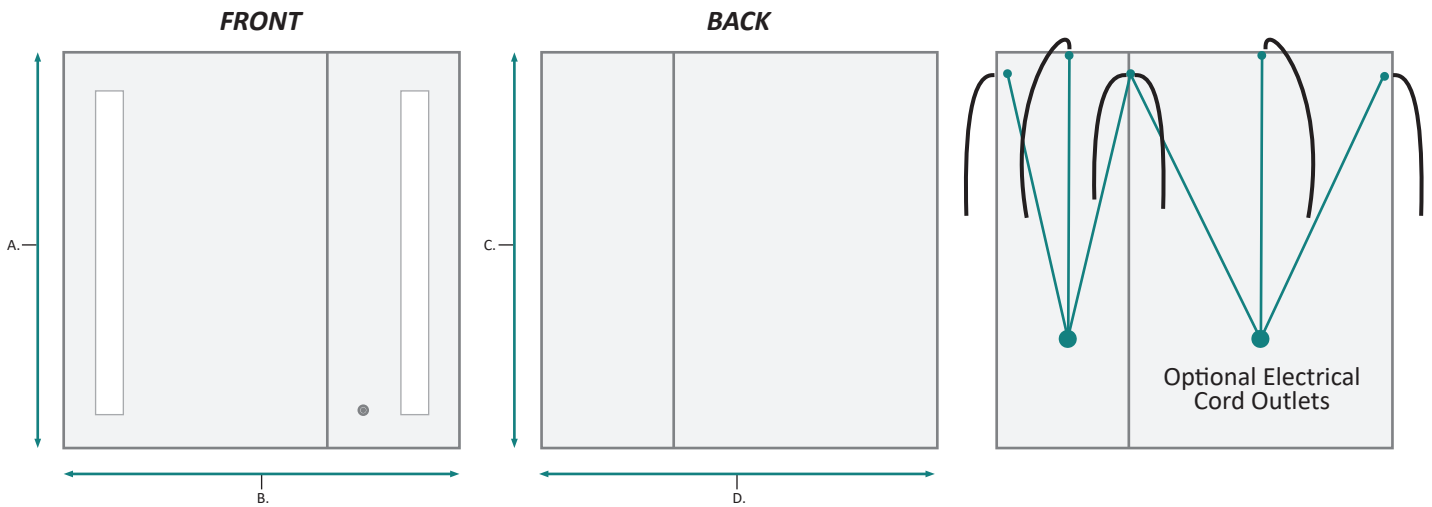

These measurements are for reference, for best results we suggest you measure actual product as small variations in size are possible

KINETIC 3030 Wall Mirror - Specification Sheet

RECESS MOUNT

FRONT & BACK