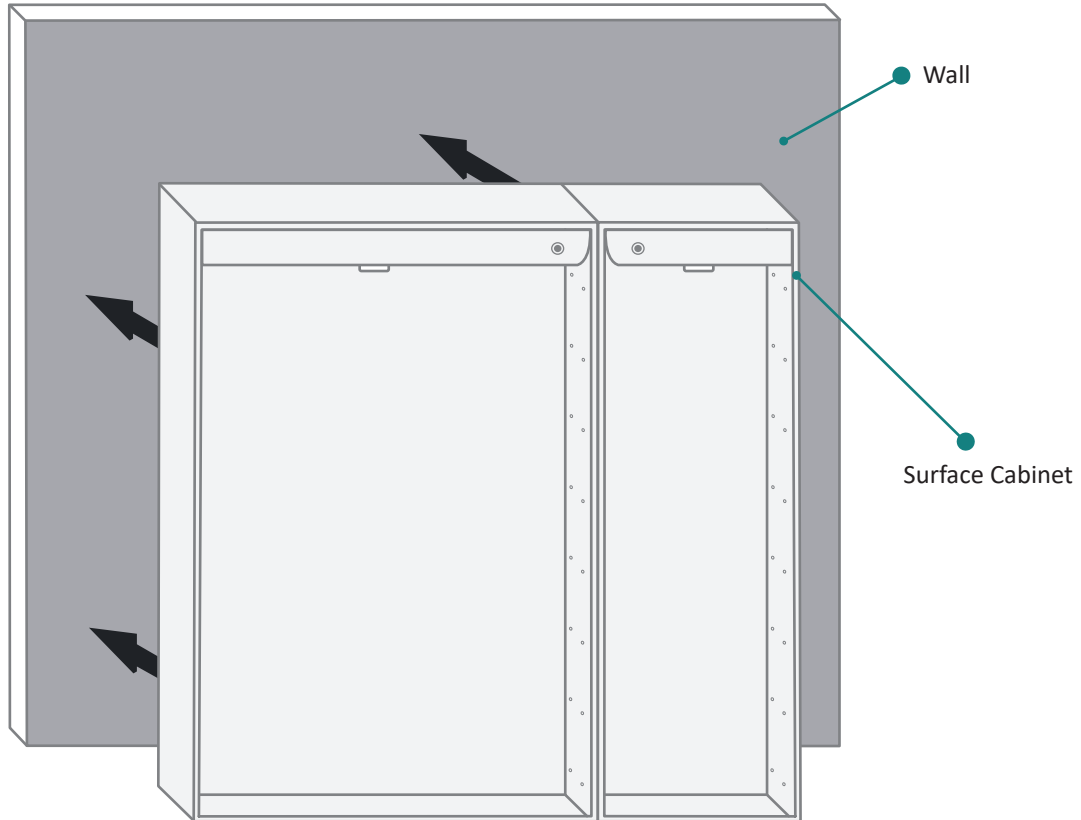

CABINET CONFIGURATION

KINETIC 3030 Wall Mirror - Specification Sheet

KINETIC 3030 Wall Mirror - Specification Sheet

SURFACE MOUNT

FRONT

BACK

FRONT & BACKS

MODEL	A	B	C	D	E	F	G	H
KINETIC3030	30	30	30	30	1-1/8	10	1-1/8	5

These measurements are for reference, for best results we suggest you measure actual product as small variations in size are possible

KINETIC 3030 Wall Mirror - Specification Sheet

RECESS MOUNT

FRONT & BACK