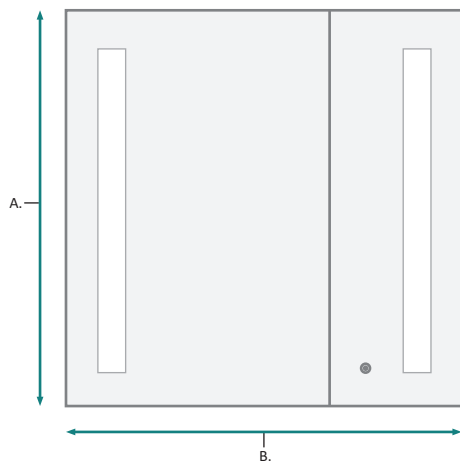

CABINET CONFIGURATION

KINETIC 3030 Wall Mirror - Specification Sheet

KINETIC 3030 Wall Mirror - Specification Sheet

SURFACE MOUNT

FRONT

BACK

FRONT & BACKS

MODEL	A	B	C	D	E	F	G	H
KINETIC3030	30	30	30	30	1-1/8	10	1-1/8	5

These measurements are for reference, for best results we suggest you measure actual product as small variations in size are possible

KINETIC 3030 Wall Mirror - Specification Sheet

RECESS MOUNT

FRONT & BACK

MODEL	A	B	C	D	E
KINETIC3030	30	30	29-1/8	19-1/8	3-1/2

These measurements are for reference, for best results we suggest you measure actual product as small variations in size are possible

RECESS INSTALLATION OPTIONAL ELECTRICAL CORD LOCATIONS