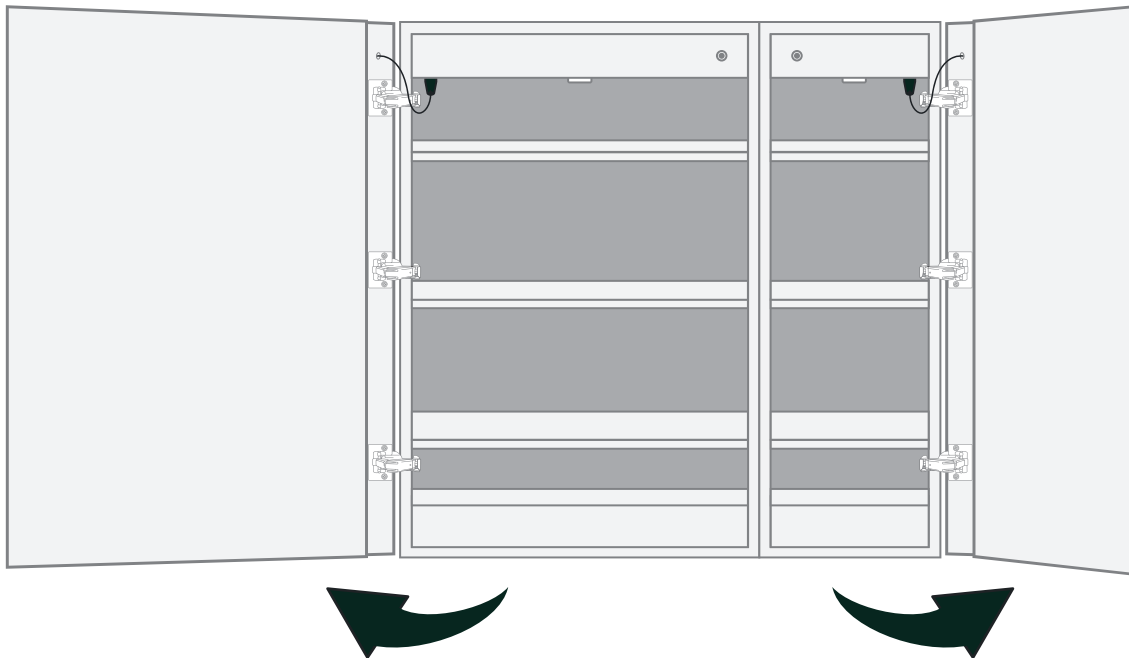

KINETIC 3030 Wall Mirror - Specification Sheet

Features

- Dimmable LED task lighting
- Integrated touch sensor control with memory
- Energy efficient LED lighting 6000K
- 1800 Lumens
- CRI 90+
- Integrated Defogger

Construction

- Quality polished edge mirror
- Single phase wire installation
- 5 MM Silver Backed Copper Free
- Installation Either Surface Mount (Side Mirror Trim Panels included) or Recessed
- Includes installation hardware

CABINET CONFIGURATION

KINETIC 3030 Wall Mirror - Specification Sheet

KINETIC 3030 Wall Mirror - Specification Sheet

SURFACE MOUNT

FRONT

BACK

FRONT & BACKS

MODEL	A	B	C	D	E	F	G	H
KINETIC3030	30	30	30	30	1-1/8	10	1-1/8	5

These measurements are for reference, for best results we suggest you measure actual product as small variations in size are possible

KINETIC 3030 Wall Mirror - Specification Sheet

RECESS MOUNT

FRONT & BACK