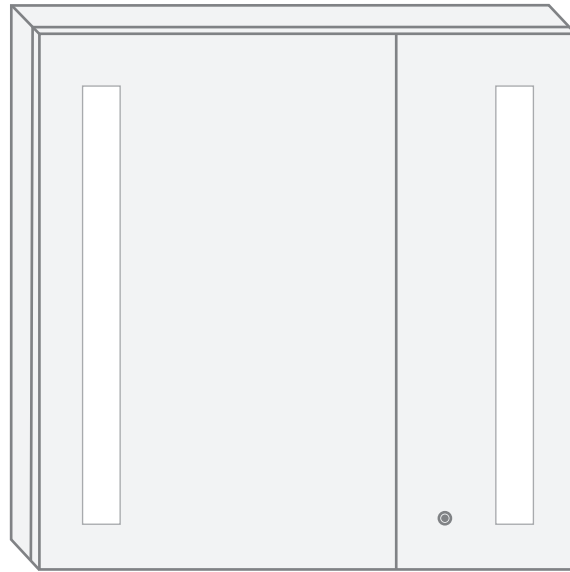

KINETIC 3030 Wall Mirror - Specification Sheet

Features

- Dimmable LED task lighting
- Integrated touch sensor control with memory
- Energy efficient LED lighting 6000K
- 1800 Lumens
- CRI 90+
- Integrated Defogger

Construction

- Quality polished edge mirror
- Single phase wire installation
- 5 MM Silver Backed Copper Free
- Installation Either Surface Mount (Side Mirror Trim Panels included) or Recessed
- Includes installation hardware

CABINET CONFIGURATION

KINETIC 3030 Wall Mirror - Specification Sheet

KINETIC 3030 Wall Mirror - Specification Sheet

SURFACE MOUNT

FRONT

BACK

FRONT & BACKS

MODEL	A	B	C	D	E	F	G	H
KINETIC3030	30	30	30	30	1-1/8	10	1-1/8	5

These measurements are for reference, for best results we suggest you measure actual product as small variations in size are possible

KINETIC 3030 Wall Mirror - Specification Sheet

RECESS MOUNT

FRONT & BACK