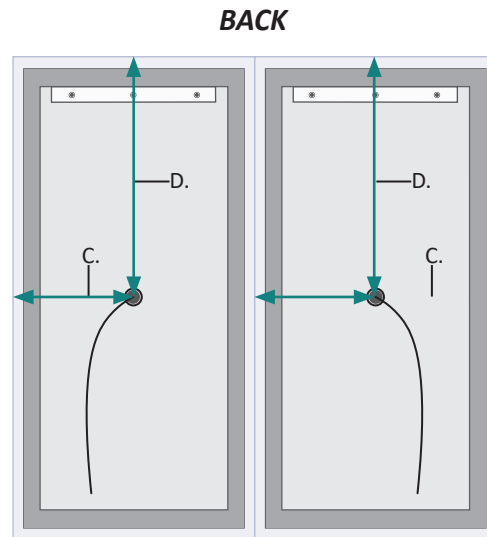

- 120Vac, 60Hz, 34W
- Electric Current: 0.28A
- Wattage: 34W

Model

- Mod-SM-Corner-18D
- Combo of:
MODULAR 1836 Right LED Mirror
MODULAR 1836 Right LED Mirror

Mod-SM-Corner-18D - Specification Sheet

Dimensions

Mod1836L:

- Height: 36"
- Width: 18"
- Depth: 1-9/16"

Mod1836R:

- Height: 36"
- Width: 18"
- Depth: 1-9/16"

FRONT, BACK & SIDE

MODEL	A	B	C	D	E	F
Mod-SM-Corner-18D	36	36	8-13/20	17-7/8	1-3/8	3/16