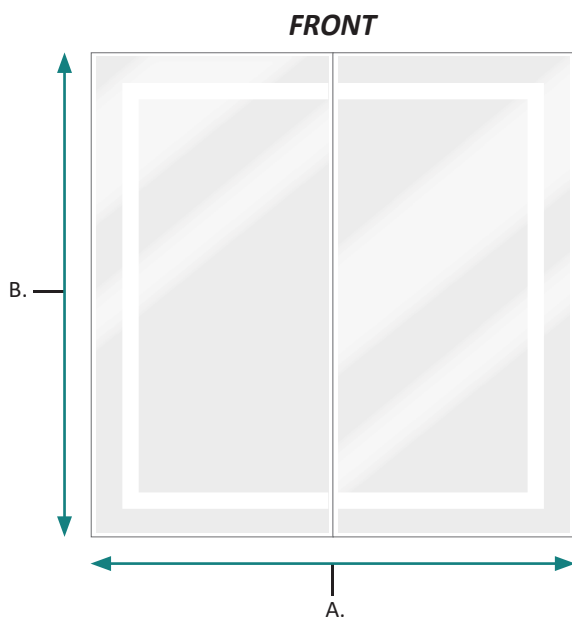

Mod-SM-Corner-18D - Specification Sheet

Features

- Dimmable LED task lighting
- Energy efficient LED lighting 5000K
- 6360 Lumens
- CRI 90+
- Integrated Defogger

Construction

- Quality polished edge mirror
- Single phase wire installation, silver backed, copper free
- Construction for surface mounting
- Includes installation hardware

- 120Vac, 60Hz, 34W
- Electric Current: 0.28A
- Wattage: 34W

Model

- Mod-SM-Corner-18D
- Combo of:
MODULAR 1836 Right LED Mirror
MODULAR 1836 Right LED Mirror

Mod-SM-Corner-18D - Specification Sheet

Dimensions

Mod1836L:

- Height: 36"
- Width: 18"
- Depth: 1-9/16"

Mod1836R:

- Height: 36"
- Width: 18"
- Depth: 1-9/16"

FRONT, BACK & SIDE

MODEL	A	B	C	D	E	F
Mod-SM-Corner-18D	36	36	8-13/20	17-7/8	1-3/8	3/16