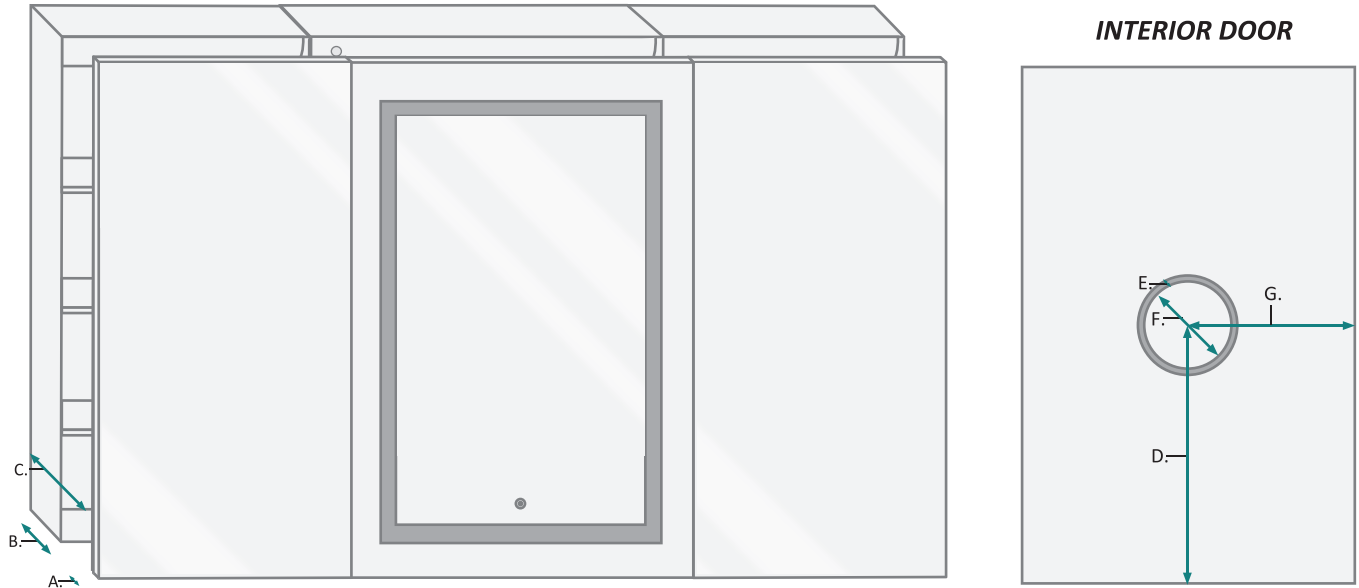

SVANGE 6036LRR Wall Mirror - Specification Sheet

DOOR & CABINET

MODEL	A	B	C	D	E	F	G
SVANGE6036LRR	7/8	3-1/2	5	18	3-1/8	5-1/4	13