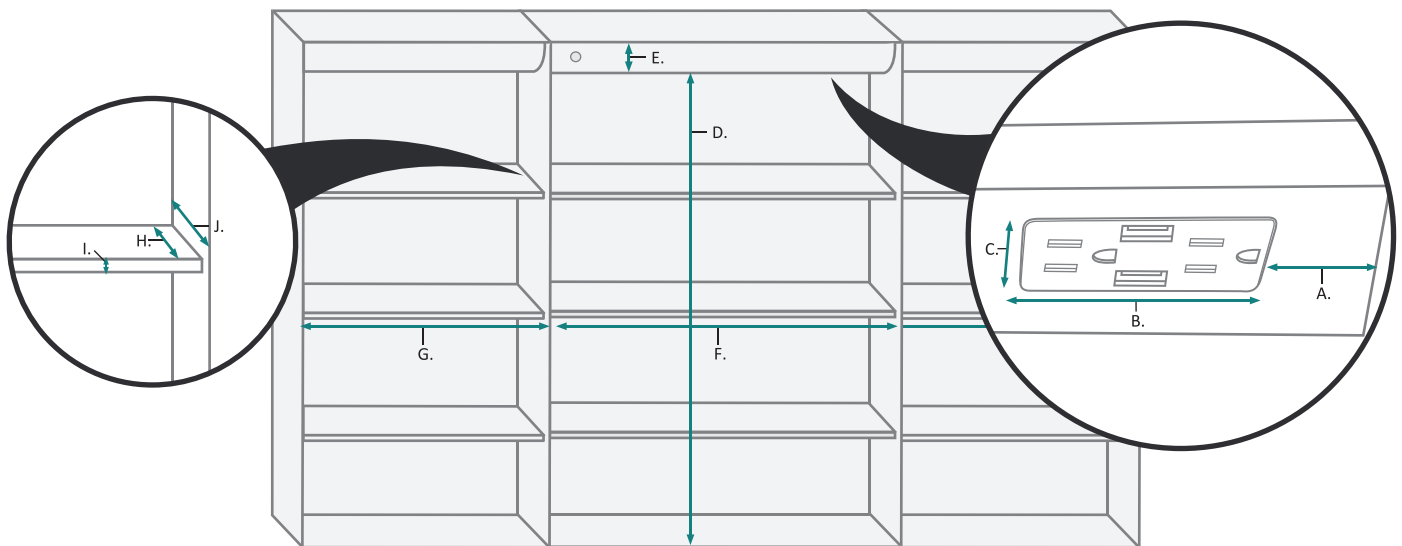

INTERIOR CABINET

MODEL	A	B	C	D	E	F	G	H	I	J
SVANGE6036LRR	3-3/4	5-5/8	1-1/4	32	2-1/4	22-1/4	16-1/4	2-3/8	3/8	3-5/8

These measurements are for reference, for best results we suggest you measure actual product as small variations in size are possible