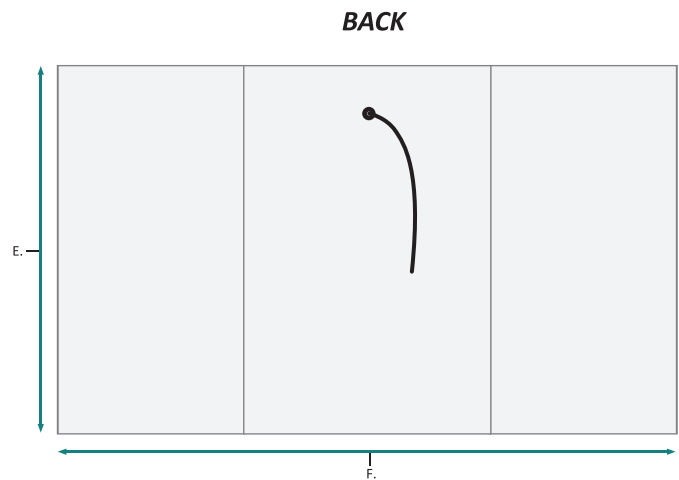

SURFACE MOUNT

FRONT & BACK

MODEL	A	B	C	D	E	F
SVANGE6036LRR	36	60-1/4	24	18	36	60-1/4

These measurements are for reference, for best results we suggest you measure actual product as small variations in size are possible