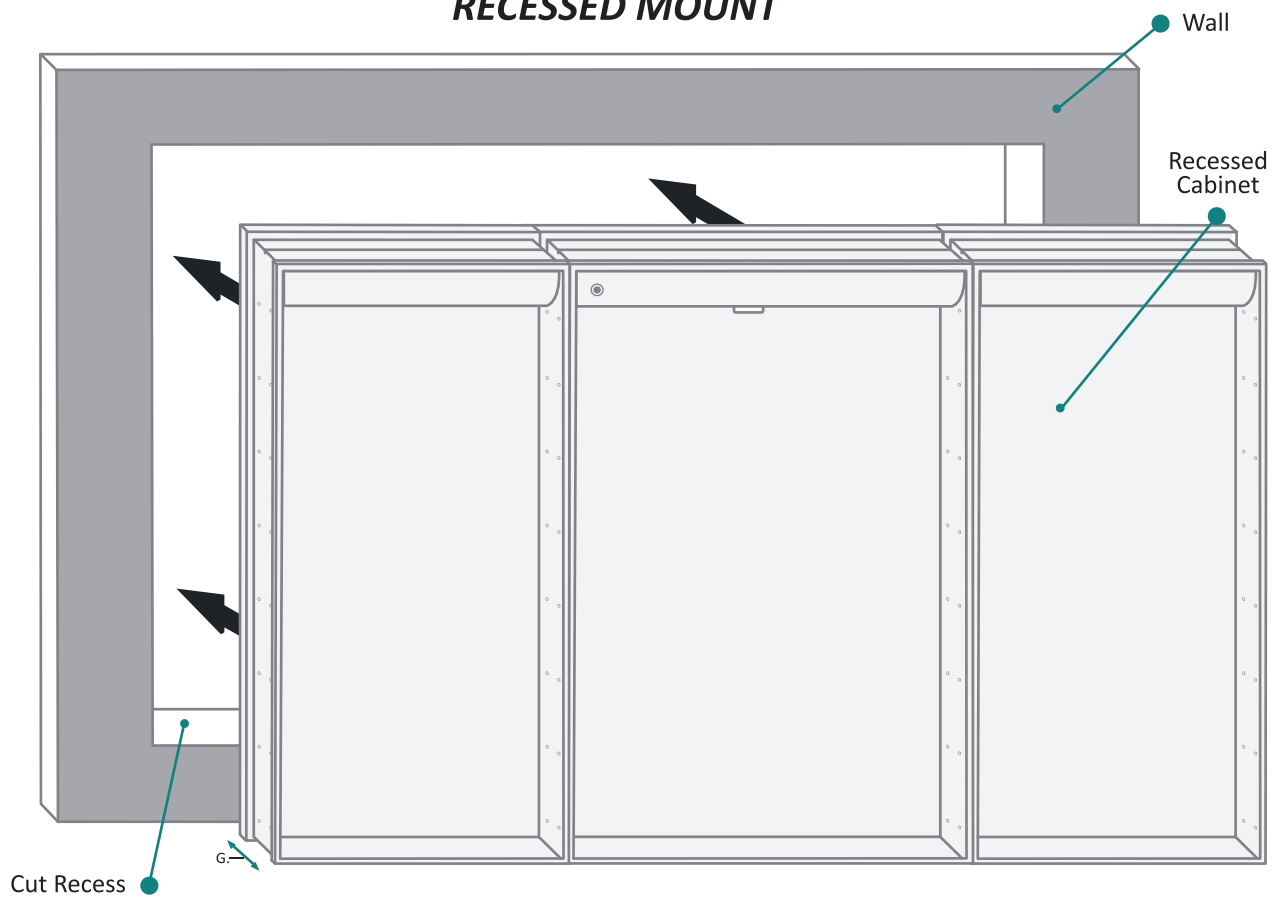

CABINET CONFIGURATION

- Included models in this configuration:
Cabinet 1 = 1836L Cabinet 2 = 2436R Cabinet 3 = 1836R

SVANGE 6036LRR Wall Mirror - Specification Sheet

SURFACE MOUNT

FRONT & BACK

MODEL	A	B	C	D	E	F
SVANGE6036LRR	36	60-1/4	24	18	36	60-1/4

These measurements are for reference, for best results we suggest you measure actual product as small variations in size are possible

SVANGE 6036LRR Wall Mirror - Specification Sheet

RECESSED MOUNT

FRONT & BACK