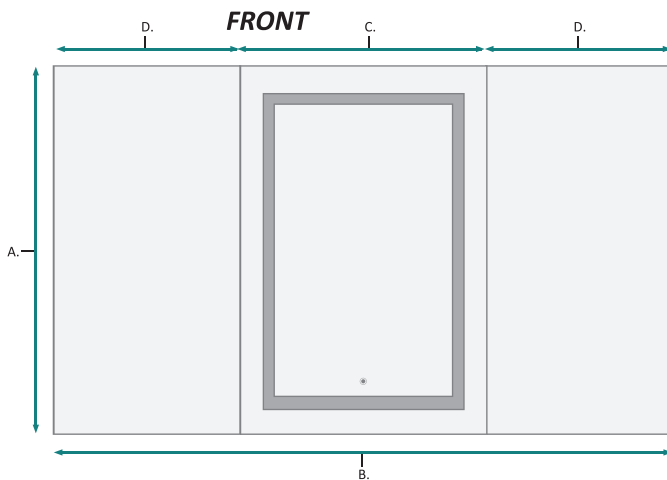

CABINET CONFIGURATION

- Included models in this configuration:
Cabinet 1 = 1836L Cabinet 2 = 2436R Cabinet 3 = 1836R

SVANGE 6036LRR Wall Mirror - Specification Sheet

SURFACE MOUNT

FRONT & BACK

MODEL	A	B	C	D	E	F
SVANGE6036LRR	36	60-1/4	24	18	36	60-1/4

These measurements are for reference, for best results we suggest you measure actual product as small variations in size are possible

SVANGE 6036LRR Wall Mirror - Specification Sheet

RECESSED MOUNT

FRONT & BACK

MODEL	A	B	C	D	E	F	G
SVANGE6036LRR	36	60-1/4	24	18	35-1/8	59-1/4	3-1/2

These measurements are for reference, for best results we suggest you measure actual product as small variations in size are possible

These measurements are for reference, for best results we suggest you measure actual product as small variations in size are possible