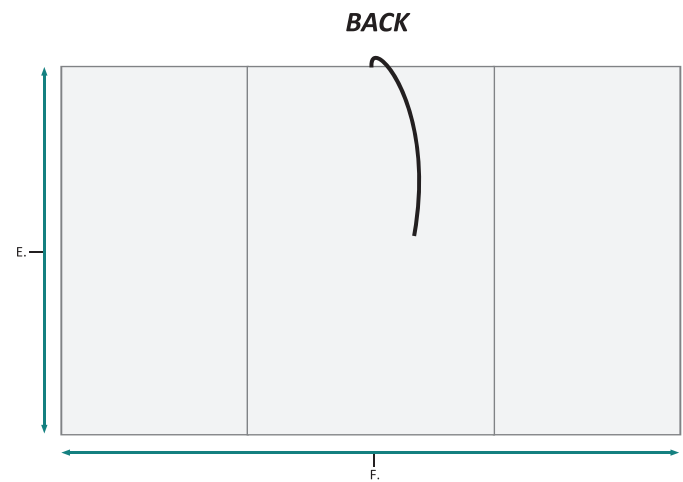

These measurements are for reference, for best results we suggest you measure actual product as small variations in size are possible

SVANGE 6036LRR Wall Mirror - Specification Sheet

RECESSED MOUNT

FRONT & BACK