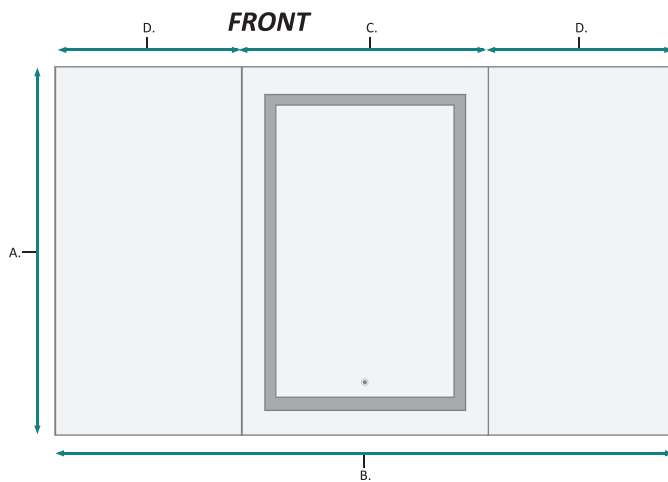

CABINET CONFIGURATION

- Included models in this configuration:
Cabinet 1 = 1836L Cabinet 2 = 2436R Cabinet 3 = 1836R

SVANGE 6036LRR Wall Mirror - Specification Sheet

SURFACE MOUNT

FRONT & BACK

MODEL	A	B	C	D	E	F
SVANGE6036LRR	36	60-1/4	24	18	36	60-1/4

These measurements are for reference, for best results we suggest you measure actual product as small variations in size are possible

SVANGE 6036LRR Wall Mirror - Specification Sheet

RECESSED MOUNT

FRONT & BACK

MODEL	A	B	C	D	E	F	G
SVANGE6036LRR	36	60-1/4	24	18	35-1/8	59-1/4	3-1/2

These measurements are for reference, for best results we suggest you measure actual product as small variations in size are possible

These measurements are for reference, for best results we suggest you measure actual product as small variations in size are possible