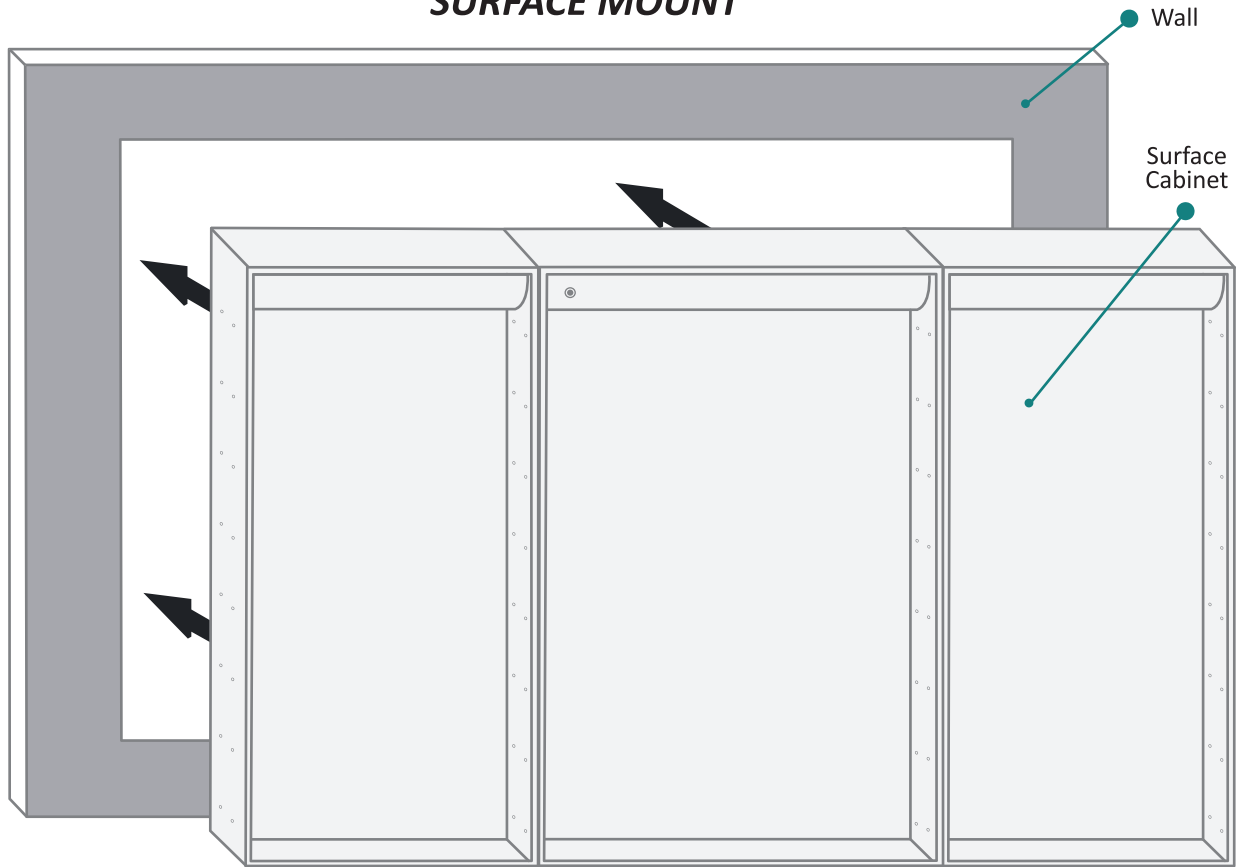

CABINET CONFIGURATION

- Included models in this configuration:
Cabinet 1 = 1836L Cabinet 2 = 2436R Cabinet 3 = 1836R

SVANGE 6036LRR Wall Mirror - Specification Sheet

SURFACE MOUNT

FRONT & BACK

MODEL	A	B	C	D	E	F
SVANGE6036LRR	36	60-1/4	24	18	36	60-1/4

These measurements are for reference, for best results we suggest you measure actual product as small variations in size are possible

SVANGE 6036LRR Wall Mirror - Specification Sheet

RECESSED MOUNT

FRONT & BACK