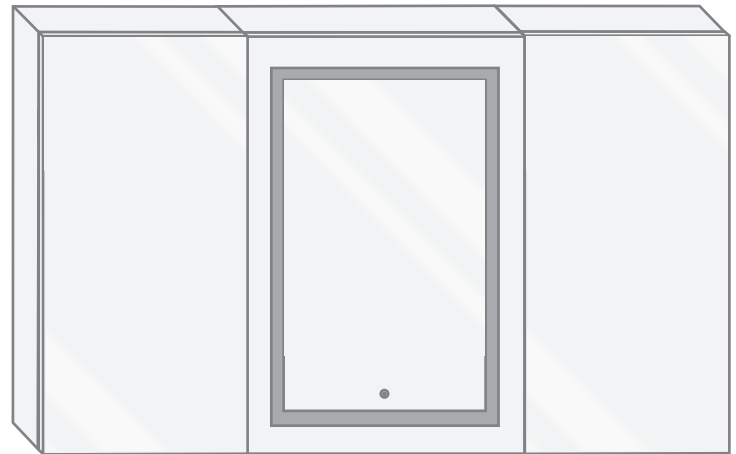

Features

- Dimmable LED task lighting
- Integrated touch sensor control with memory
- Energy efficient LED lighting 6000K
- 3100 Lumens
- CRI 90+
- Integrated Defogger

Construction

- Quality polished edge mirror
- Single phase wire installation
- 5 MM Silver Backed Copper Free
- Installation Either Surface Mount (Side Mirror Trim Panels included) or Recessed
- Includes installation hardware

Codes/Standards Applicable

- Conforms to UL Std. 962
- Cert. to CSA Std. C22.2 No.250.0-08
- ETL Intertek 5004931

Electrical System

- 120Vac, 60Hz, 53W
- Electric Current: 0.44A
- Wattage: 53W

Model

- SVANGE 6036LRR Right Swinging Door
- Included models in this configuration:
Cabinet 1 = 1836L Cabinet 2 = 2436R
Cabinet 3 = 1836R

These measurements are for reference, for best results we suggest you measure actual product as small variations in size are possible

SVANGE 6036LRR Wall Mirror - Specification Sheet

RECESSED MOUNT

FRONT & BACK