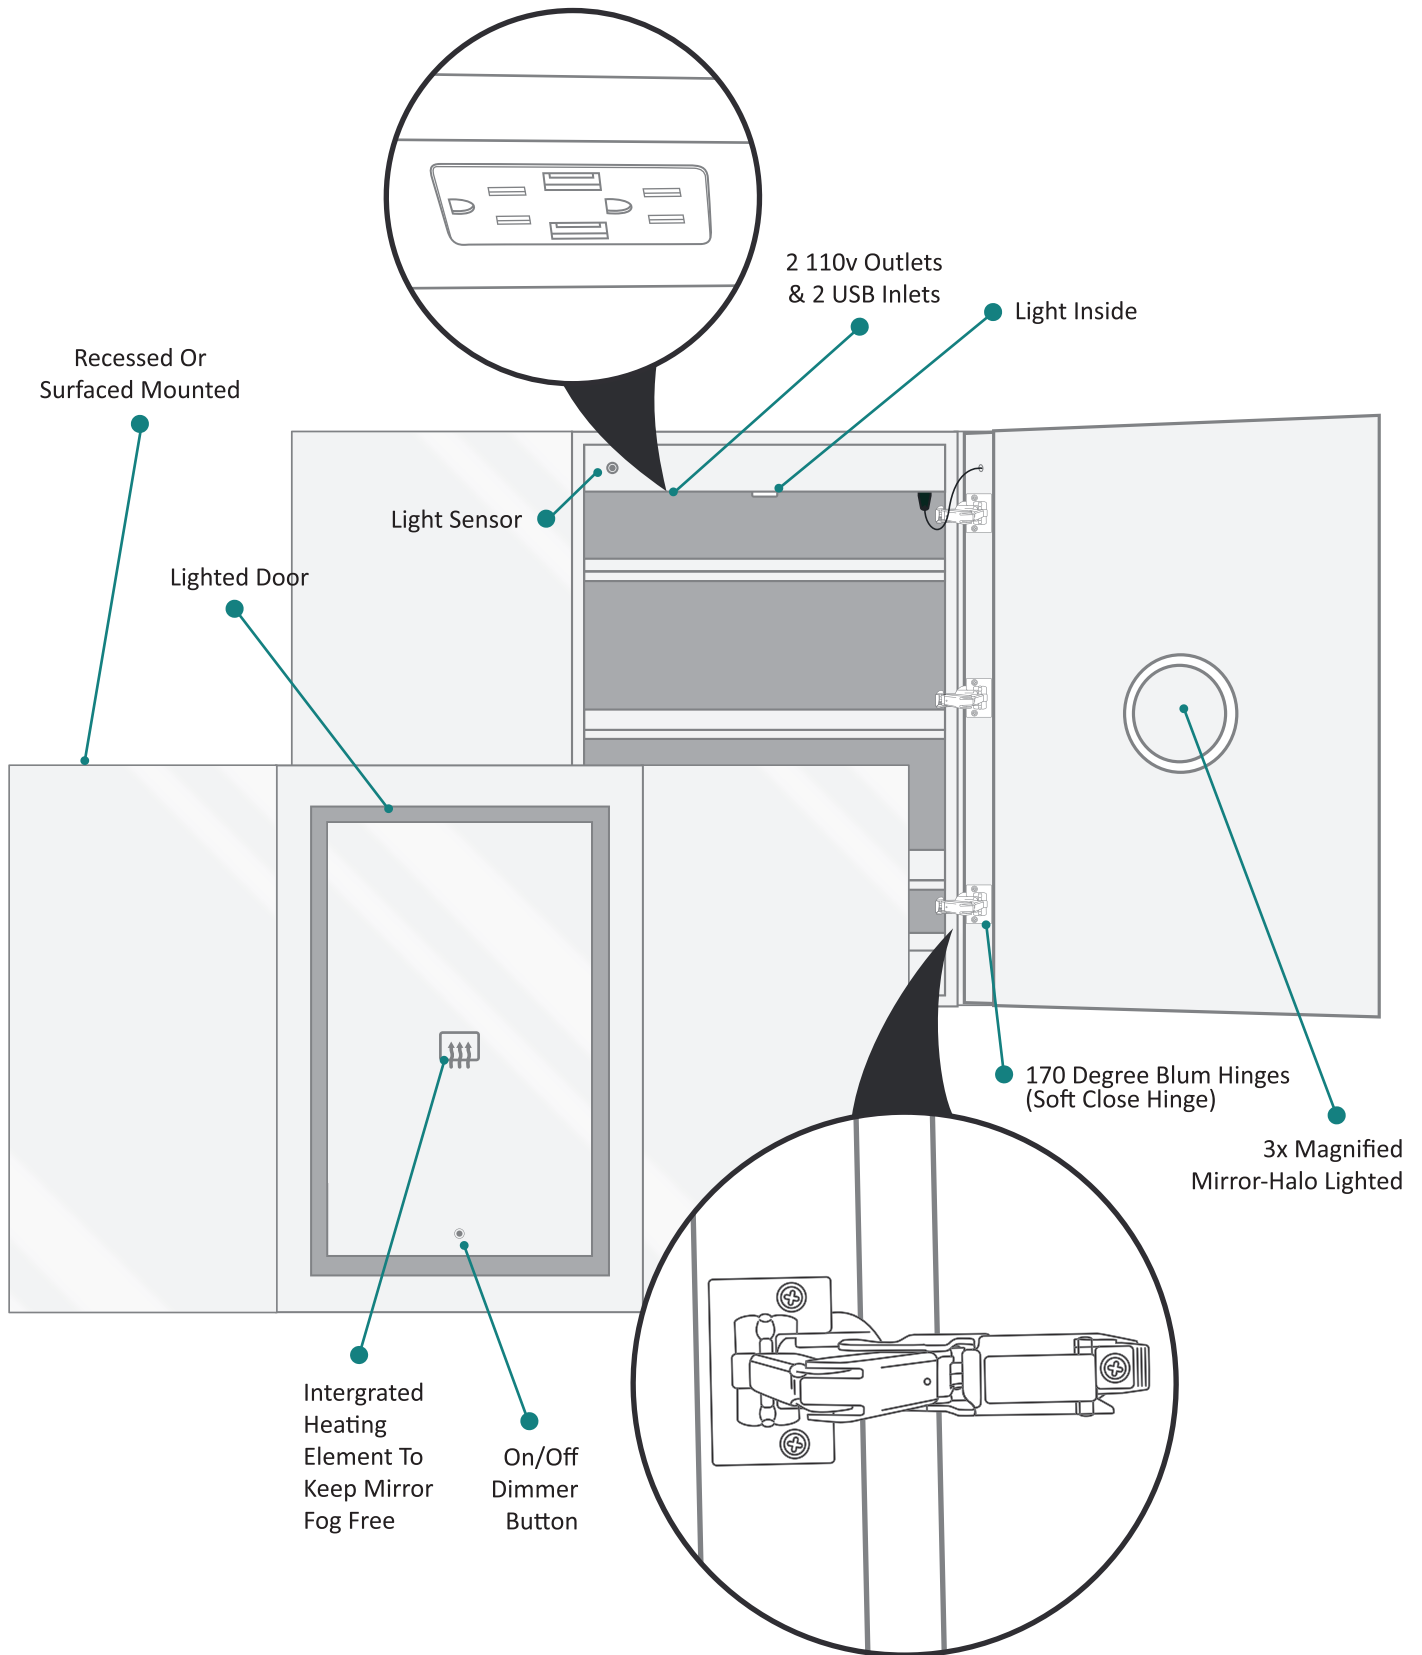

Features

- Dimmable LED task lighting
- Integrated touch sensor control with memory
- Energy efficient LED lighting 6000K
- 3100 Lumens
- CRI 90+
- Integrated Defogger

Construction

- Quality polished edge mirror
- Single phase wire installation
- 5 MM Silver Backed Copper Free
- Installation Either Surface Mount (Side Mirror Trim Panels included) or Recessed
- Includes installation hardware

Codes/Standards Applicable

- Conforms to UL Std. 962
- Cert. to CSA Std. C22.2 No.250.0-08
- ETL Intertek 5004931

Electrical System

- 120Vac, 60Hz, 53W
- Electric Current: 0.44A
- Wattage: 53W

Model

- SVANGE 6036LRR Right Swinging Door
- Included models in this configuration:
Cabinet 1 = 1836L Cabinet 2 = 2436R
Cabinet 3 = 1836R

Outlet

- Performance Requirements: Contains the required Supervisory Circuit with the Auto-Monitoring Function as noted by UL 1310
- Input Voltage: Min 112Vac, Nom 125Vac, Max 137Vac
- Frequency: 60Hz
- Front Receptacle Current: 102-132VAC Nominal 15A
- USB Output Current: 5VDC Nominal 4A

CABINET CONFIGURATION

- Included models in this configuration:
Cabinet 1 = 1836L Cabinet 2 = 2436R Cabinet 3 = 1836R

SVANGE 6036LRR Wall Mirror - Specification Sheet

SURFACE MOUNT

FRONT & BACK

MODEL	A	B	C	D	E	F
SVANGE6036LRR	36	60-1/4	24	18	36	60-1/4