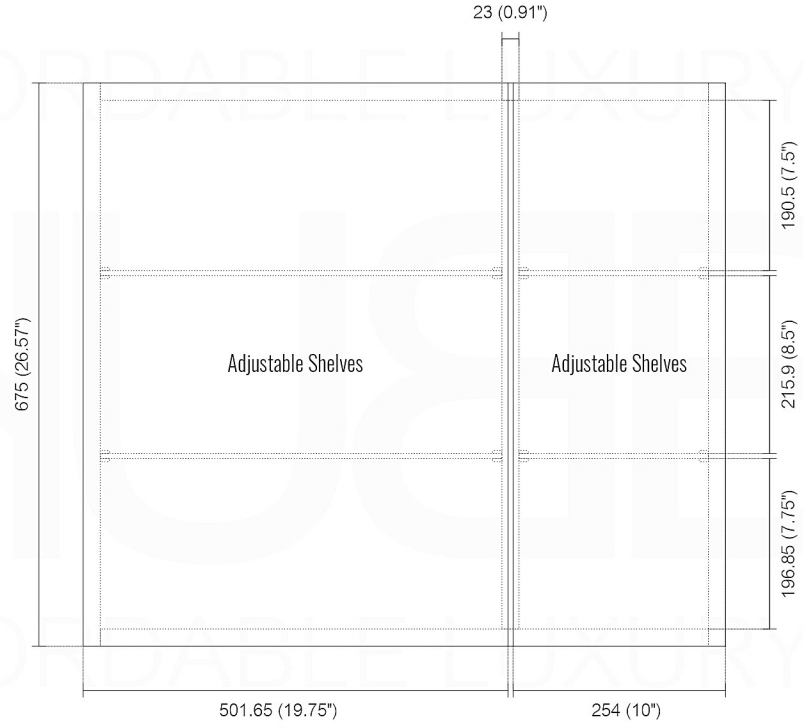

MEDICINE CABINET A750

Dimensions:	width	depth	height
inches	29.75"	4.95"	26.57"
mm	756	126	675

NOTE: DIMENSIONS AND TECHNICAL DETAILS ARE SUBJECT TO CHANGE WITHOUT NOTICE

All rights reserved. The authors retain all copyrights in any text, graphic images, and photos in this book. No part of this publication may be reproduced or transmitted in any form or by any means, electronic or mechanical, including photocopying, recording, or any information storage and retrieval system, without permission in writing from the authors.