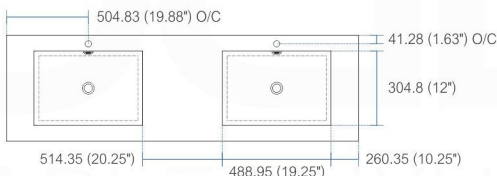

product code  
BSL30SINK

Thickness: 9.53 (0.38")

Dimensions:	width	length	height	depth
inches	29.5"	18.5"	4.0"	4.0"
mm	749.3	469.9	101.6	101.6

product code  
BSL36SINK

Thickness: 9.53 (0.38")

Dimensions:	width	length	height	depth
inches	35.75"	18.5"	4.0"	4.0"
mm	908.05	469.9	101.6	101.6

product code  
BSL40SINK

Thickness: 9.53 (0.38")

Dimensions:	width	length	height	depth
inches	39.5"	18.5"	4.0"	4.0"
mm	1003.3	469.9	101.6	101.6

product code  
BSL48SINK

Thickness: 9.53 (0.38")

Dimensions:	width	length	height	depth
inches	47.25"	18.5"	4.0"	4.0"
mm	1200.15	469.9	101.6	101.6

product code  
BSL60SSINK

Thickness: 9.53 (0.38")

Dimensions:	width	length	height	depth
inches	59"	18.5"	4.0"	4.0"
mm	1498.6	469.9	101.6	101.6

product code  
BSL60DSINK

Thickness: 9.53 (0.38")

Dimensions:	width	length	height	depth
inches	59"	18.5"	4.0"	3.75"
mm	1498.6	469.9	101.6	95.25

product code  
BSL72SINK

Thickness: 9.53 (0.38")

Dimensions:	width	length	height	depth
inches	71.63"	18.5"	4.0"	4.0"
mm	1819.28	469.9	101.6	101.6

product code  
BSL80SINK

Thickness: 9.53 (0.38")

Dimensions:	width	length	height	depth
inches	79"	18.5"	4.0"	4.0"
mm	2006.6	469.9	101.6	101.6