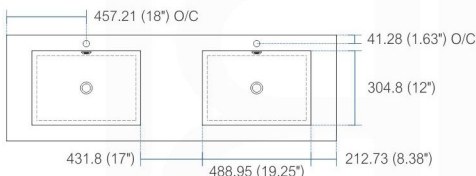

product code  
BSL30SINK

Thickness: 9.53 (0.38")

Dimensions:	width	length	height	depth
inches	29.5"	18.5"	4.0"	4.0"
mm	749.3	469.9	101.6	101.6

product code  
BSL36SINK

Thickness: 9.53 (0.38")

Dimensions:	width	length	height	depth
inches	35.75"	18.5"	4.0"	4.0"
mm	908.05	469.9	101.6	101.6

product code  
BSL40SINK

Thickness: 9.53 (0.38")

Dimensions:	width	length	height	depth
inches	39.5"	18.5"	4.0"	4.0"
mm	1003.3	469.9	101.6	101.6

product code  
BSL48SINK

Thickness: 9.53 (0.38")

Dimensions:	width	length	height	depth
inches	47.25"	18.5"	4.0"	4.0"
mm	1200.15	469.9	101.6	101.6

product code  
BSL60SSINK

Thickness: 9.53 (0.38")

Dimensions:	width	length	height	depth
inches	59"	18.5"	4.0"	4.0"
mm	1498.6	469.9	101.6	101.6

product code  
BSL60DSINK

Thickness: 9.53 (0.38")

Dimensions:	width	length	height	depth
inches	59"	18.5"	4.0"	3.75"
mm	1498.6	469.9	101.6	95.25

product code  
BSL72SINK

Thickness: 9.53 (0.38")

Dimensions:	width	length	height	depth
inches	71.63"	18.5"	4.0"	4.0"
mm	1819.28	469.9	101.6	101.6

product code  
BSL80SINK

Thickness: 9.53 (0.38")

Dimensions:	width	length	height	depth
inches	79"	18.5"	4.0"	4.0"
mm	2006.6	469.9	101.6	101.6