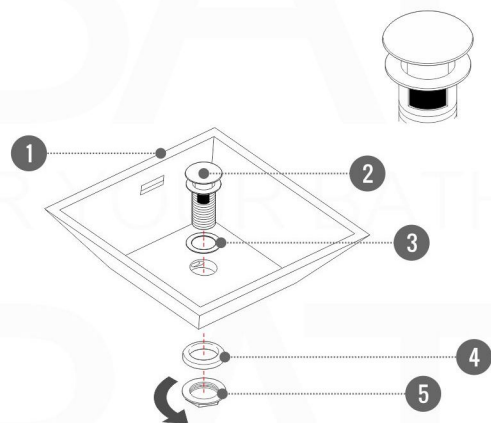

product code
BSL60SSINK

Thickness: 9.53 (0.38")

Dimensions:	width	length	height	depth
inches	59"	18.5"	4.0"	4.0"
mm	1498.6	469.9	101.6	101.6

product code
BSL60DSINK

Thickness: 9.53 (0.38")

Dimensions:	width	length	height	depth
inches	59"	18.5"	4.0"	3.75"
mm	1498.6	469.9	101.6	95.25

product code
BSL72SINK

Thickness: 9.53 (0.38")

Dimensions:	width	length	height	depth
inches	71.63"	18.5"	4.0"	4.0"
mm	1819.28	469.9	101.6	101.6

product code
BSL80SINK

Thickness: 9.53 (0.38")

Dimensions:	width	length	height	depth
inches	79"	18.5"	4.0"	4.0"
mm	2006.6	469.9	101.6	101.6

How to Install a Cisco Vanity INSTALLATION GUIDE

Tools Required for Assembly

Vanity Installation

1. Remove the plastic protective film.
2. Install all the Parts of the Cabinet.
3. Add a dap of silicone to the corners of the TOP of the Cabinet.
4. Gently position and align Counter top Sink onto Vanity.

Pop-Up / P-trap Installation Instructions INSTALLATION GUIDE

FOR SINKS WITHOUT OVERFLOW
#SKU: P101N / P102N

FOR SINKS WITHOUT OVERFLOW
#SKU: P101 / P102

OR