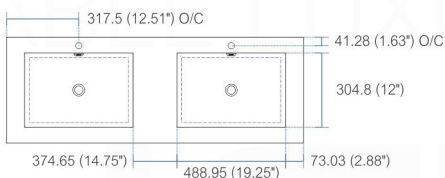

product code
BSL30SINK

Thickness: 9.53 (0.38")

Dimensions:	width	length	height	depth
inches	29.5"	18.5"	4.0"	4.0"
mm	749.3	469.9	101.6	101.6

product code
BSL36SINK

Thickness: 9.53 (0.38")

Dimensions:	width	length	height	depth
inches	35.75"	18.5"	4.0"	4.0"
mm	908.05	469.9	101.6	101.6

product code
BSL40SINK

Thickness: 9.53 (0.38")

Dimensions:	width	length	height	depth
inches	39.5"	18.5"	4.0"	4.0"
mm	1003.3	469.9	101.6	101.6

product code
BSL48SINK

Thickness: 9.53 (0.38")

Dimensions:	width	length	height	depth
inches	47.25"	18.5"	4.0"	4.0"
mm	1200.15	469.9	101.6	101.6

product code
BSL60SSINK

Thickness: 9.53 (0.38")

Dimensions:	width	length	height	depth
inches	59"	18.5"	4.0"	4.0"
mm	1498.6	469.9	101.6	101.6

product code
BSL60DSINK

Thickness: 9.53 (0.38")

Dimensions:	width	length	height	depth
inches	59"	18.5"	4.0"	3.75"
mm	1498.6	469.9	101.6	95.25

product code
BSL72SINK

Thickness: 9.53 (0.38")

Dimensions:	width	length	height	depth
inches	71.63"	18.5"	4.0"	4.0"
mm	1819.28	469.9	101.6	101.6

product code
BSL80SINK

Thickness: 9.53 (0.38")

Dimensions:	width	length	height	depth
inches	79"	18.5"	4.0"	4.0"
mm	2006.6	469.9	101.6	101.6