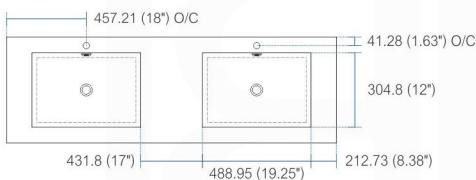

product code
BSL30SINK

Thickness: 9.53 (0.38")

Dimensions:	width	length	height	depth
inches	29.5"	18.5"	4.0"	4.0"
mm	749.3	469.9	101.6	101.6

product code
BSL36SINK

Thickness: 9.53 (0.38")

Dimensions:	width	length	height	depth
inches	35.75"	18.5"	4.0"	4.0"
mm	908.05	469.9	101.6	101.6

product code
BSL40SINK

Thickness: 9.53 (0.38")

Dimensions:	width	length	height	depth
inches	39.5"	18.5"	4.0"	4.0"
mm	1003.3	469.9	101.6	101.6

product code
BSL48SINK

Thickness: 9.53 (0.38")

Dimensions:	width	length	height	depth
inches	47.25"	18.5"	4.0"	4.0"
mm	1200.15	469.9	101.6	101.6

product code
BSL60SSINK

Thickness: 9.53 (0.38")

Dimensions:	width	length	height	depth
inches	59"	18.5"	4.0"	4.0"
mm	1498.6	469.9	101.6	101.6

product code
BSL60DSINK

Thickness: 9.53 (0.38")

Dimensions:	width	length	height	depth
inches	59"	18.5"	4.0"	3.75"
mm	1498.6	469.9	101.6	95.25

product code
BSL72SINK

Thickness: 9.53 (0.38")

Dimensions:	width	length	height	depth
inches	71.63"	18.5"	4.0"	4.0"
mm	1819.28	469.9	101.6	101.6

product code
BSL80SINK

Thickness: 9.53 (0.38")

Dimensions:	width	length	height	depth
inches	79"	18.5"	4.0"	4.0"
mm	2006.6	469.9	101.6	101.6