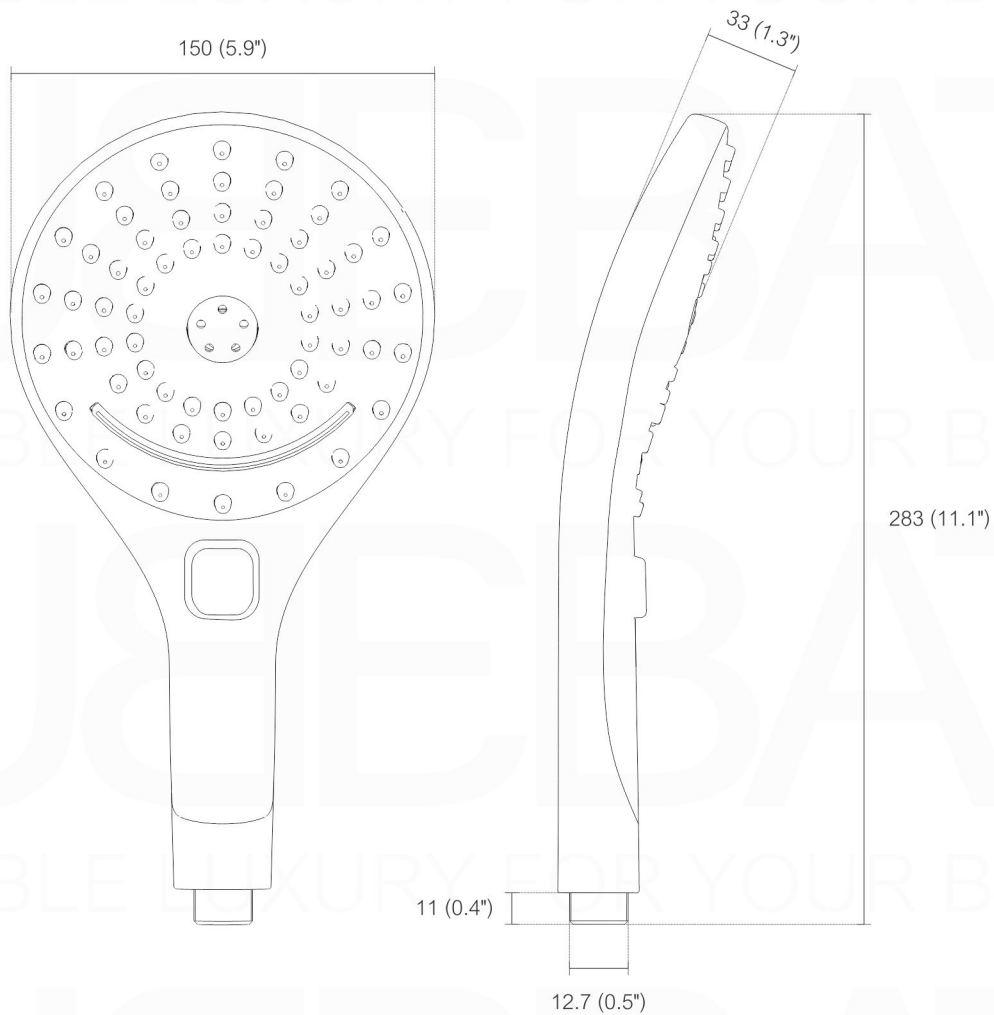

Aqua Rondo by KubeBath 6" Multifunction Handheld w/ 5' Long Flexible Hose

**Features:**

- Multifunction Handheld Operation
- Power Jets, Mist and Waterfall Functions
- Easily Change Functions With the Push of a Button
- ABS Construction Handheld
- Stainless Steel Hose With Brass Connection Fittings
- cUPC Certified

**SKU: HH8808**

**Size: 5.9"W x 11.1"H**