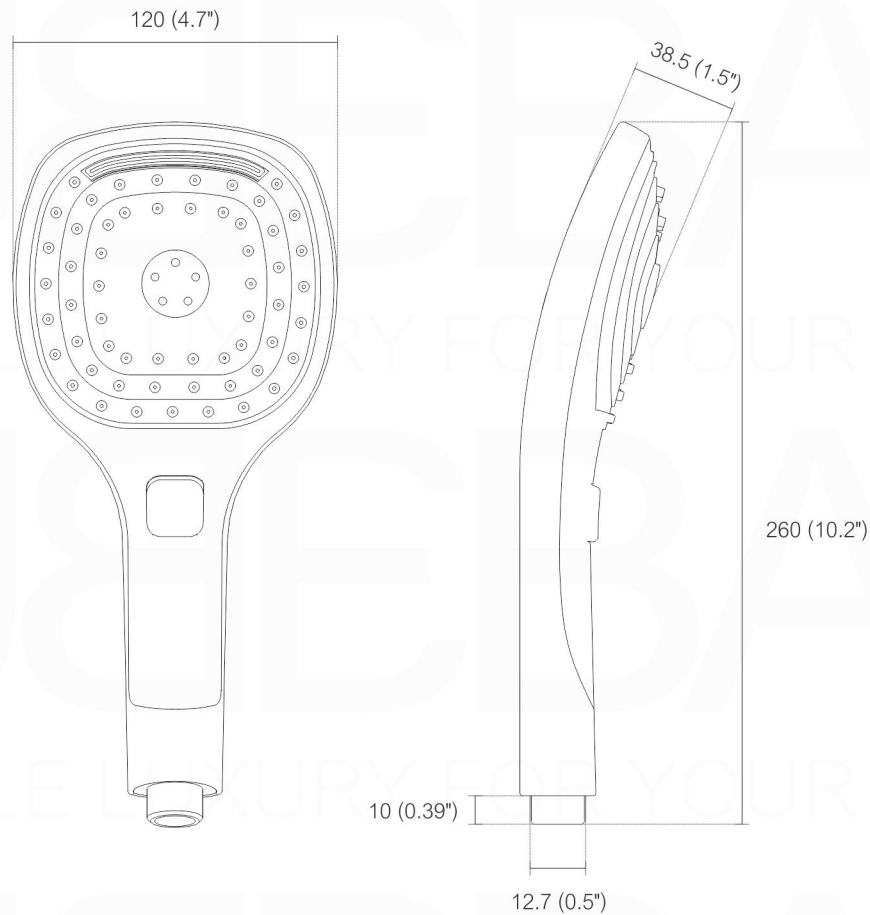

Aqua Piazza by KubeBath 5" Multifunction
Handheld w/ 5' Long Flexible Hose

Features:

- Multifunction Handheld Operation
- Power Jets, Mist and Waterfall Functions
- Easily Change Functions With the Push of a Button
- ABS Construction Handheld
- Stainless Steel Hose With Brass Connection Fittings
- cUPC Certified

SKU: HH8818

Size: 4.7"W x 10.2"H