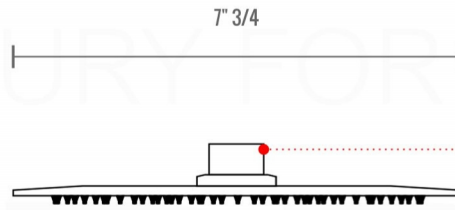

RONDO RAIN SHOWER HEAD (ARR8)

RONDO 1 WAY VALVE (ARRS1V)

RONDO 17" WALL MOUNT SHOWER ARM (ARWB17)