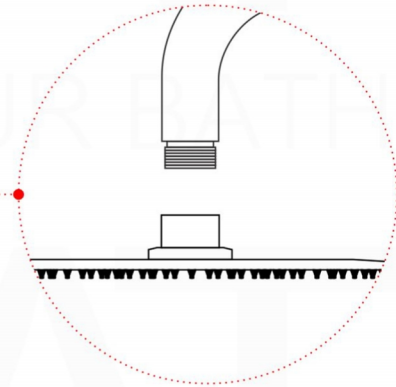

RONDO RAIN SHOWER HEAD (ARR8)

RONDO 1 WAY VALVE (ARRS1V)

RONDO 17" WALL MOUNT SHOWER ARM (ARWB17)