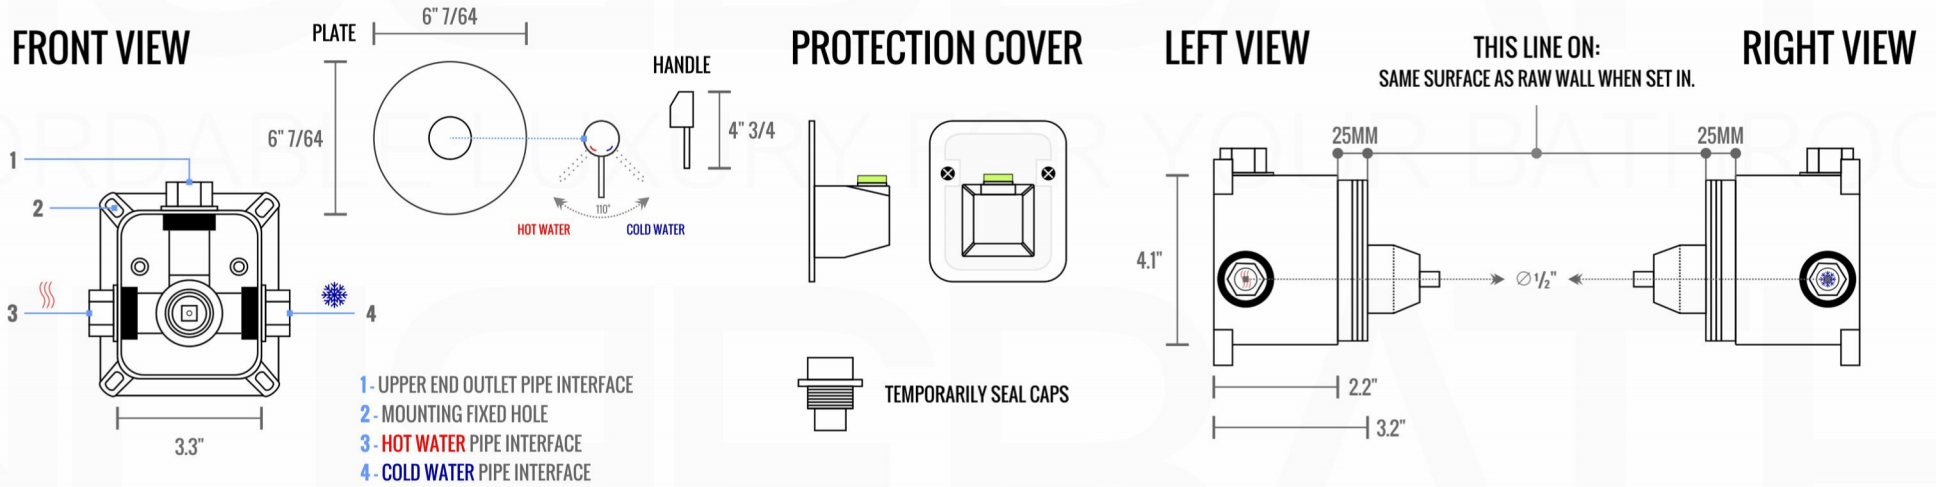

RONDO RAIN SHOWER HEAD (ARR8)

RONDO 1 WAY VALVE (ARRS1V)

RONDO 17" WALL MOUNT SHOWER ARM (ARWB17)