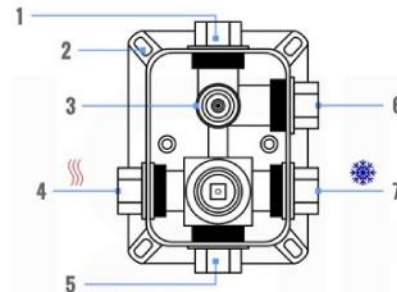

CONFIG.03

RAIN SHOWER W/TUBE FILLER AND MESSAGE BODY JETS