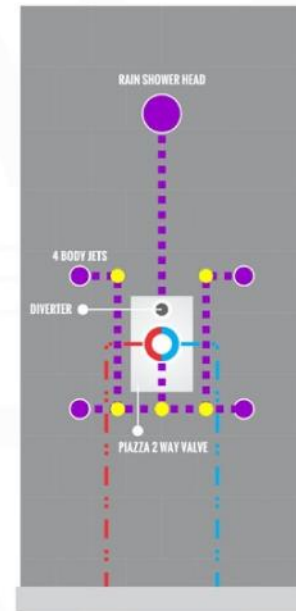

CONFIG.03

RAIN SHOWER W/BODY JETS