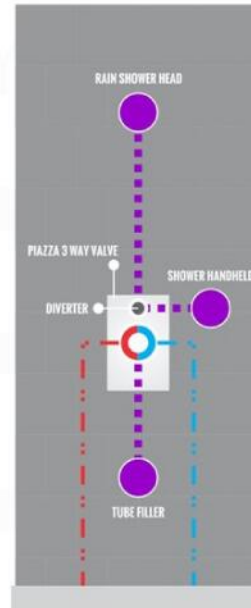

### CONFIG.02

RAIN SHOWER W/HANDHELD AND MESSAGE BODY JETS

### CONFIG.03

RAIN SHOWER W/TUBE FILLER AND MESSAGE BODY JETS

- 1 - UPPER END OUTLET PIPE INTERFACE
- 2 - MOUNTING FIXED HOLE
- 3 - DIVERTER
- 4 - HOT WATER PIPE INTERFACE
- 5 - LOWER END OUTLET INTERFACE
- 6 - HANDHELD SHOWER CONNECTION PORT
- 7 - COLD WATER PIPE INTERFACE

### CONFIG.01

RAIN SHOWER W/HANDHELD AND TUB FILLER