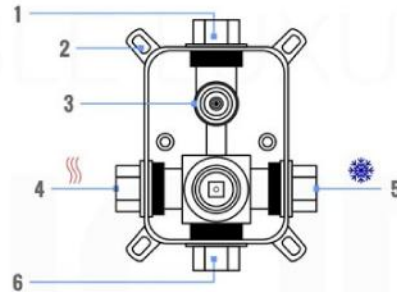

### CONFIG.03

RAIN SHOWER W/BODY JETS

- 1 - UPPER END OUTLET PIPE INTERFACE
- 2 - MOUNTING FIXED HOLE
- 3 - DIVERTER
- 4 - HOT WATER PIPE INTERFACE
- 5 - COLD WATER PIPE INTERFACE
- 6 - LOWER END OUTLET INTERFACE