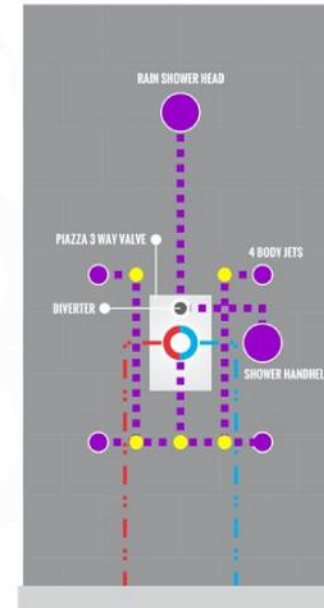

CONFIG.02

RAIN SHOWER W/HANDHELD AND MESSAGE BODY JETS