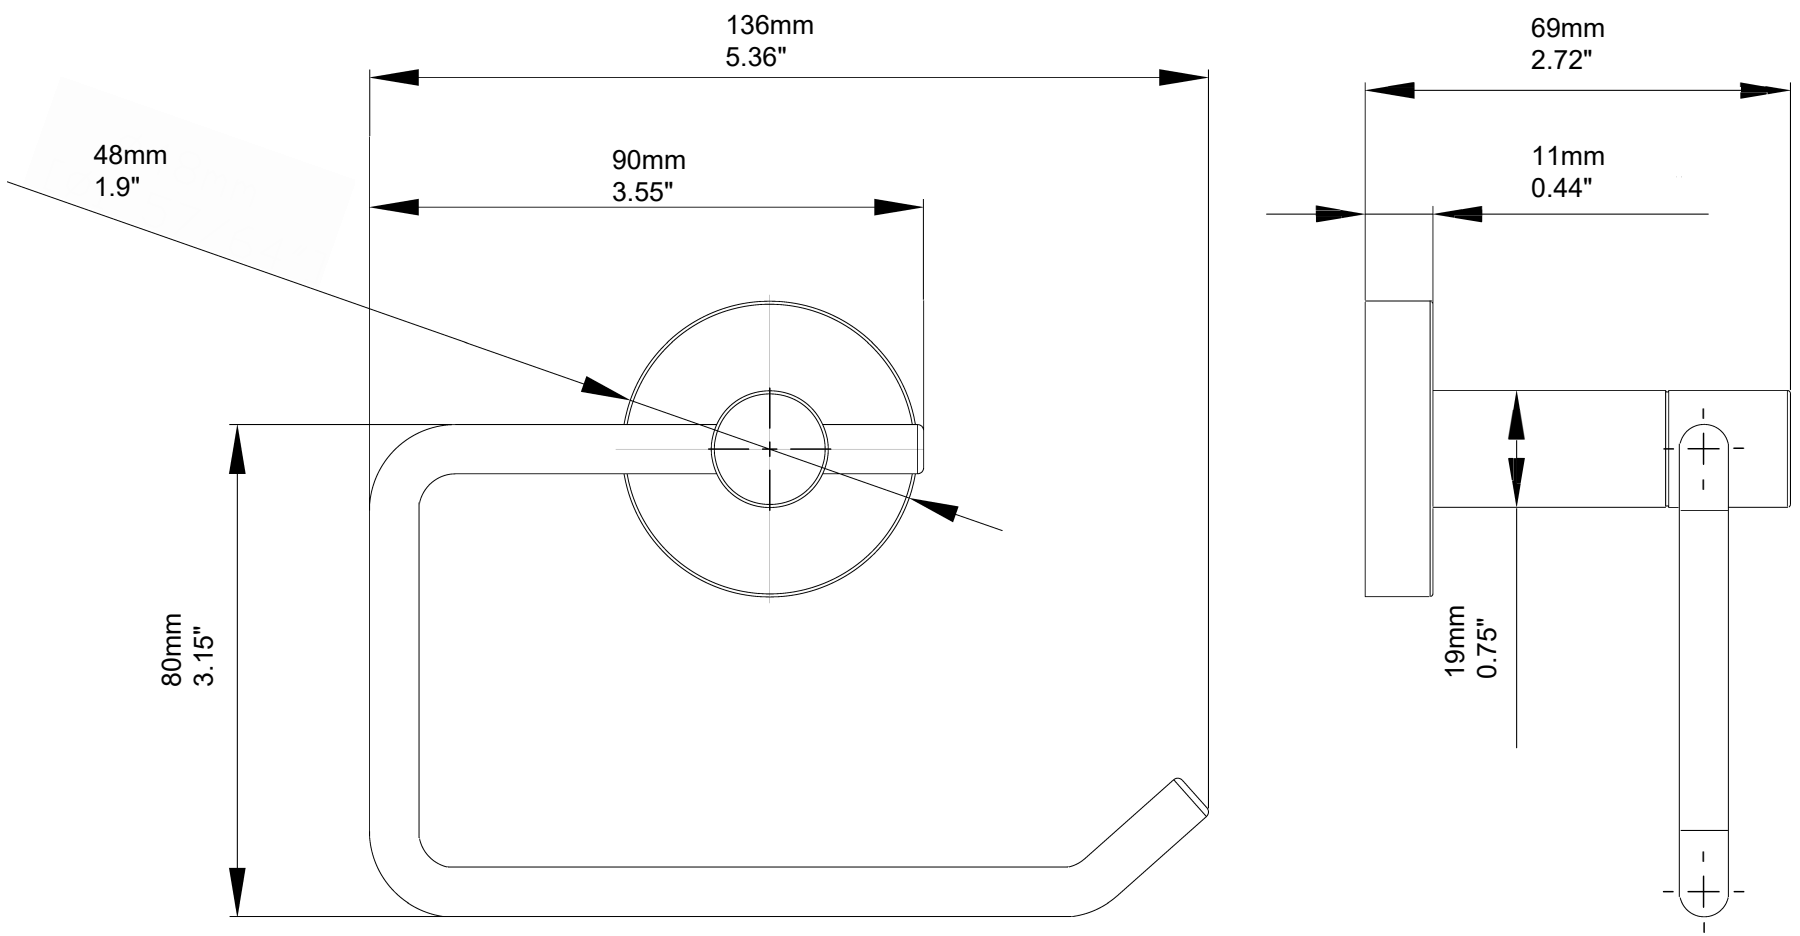

# BAGNO NERA PAPER HOLDER

**LPH16152**