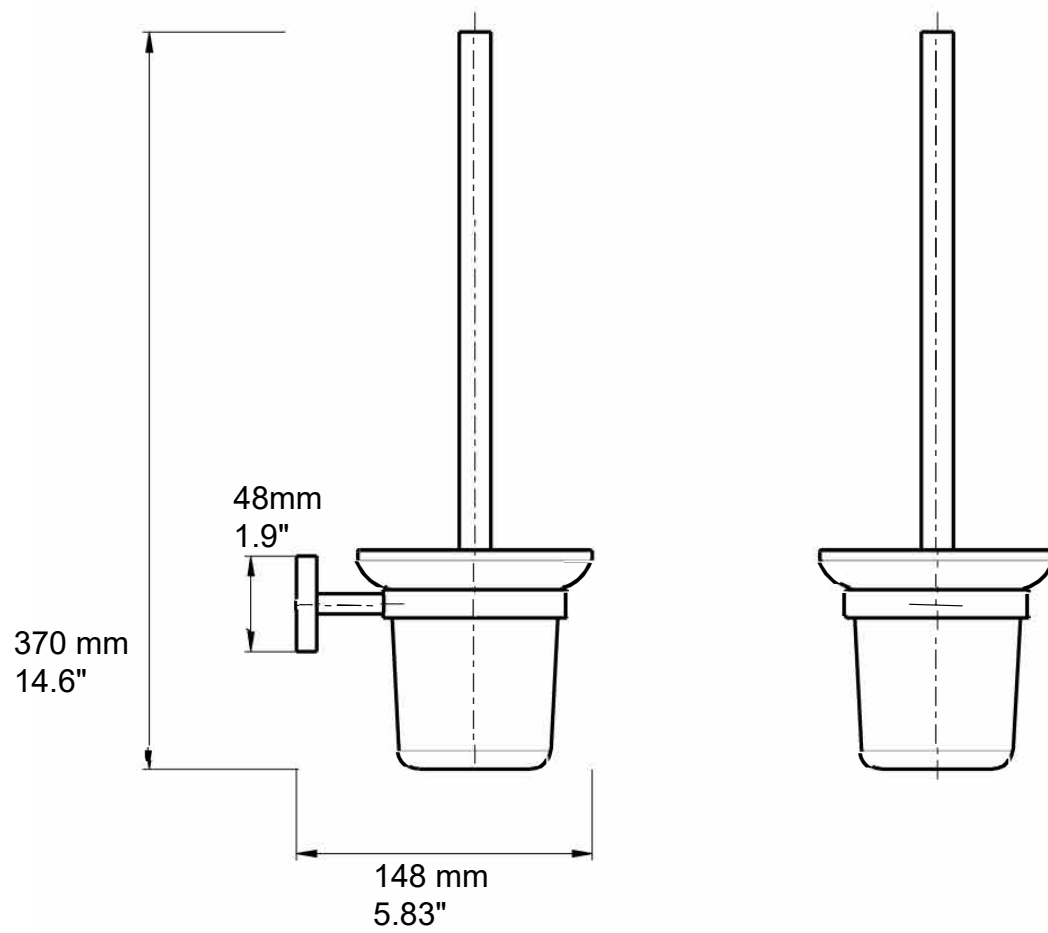

BAGNO NERA TOILET BRUSH

LB16152