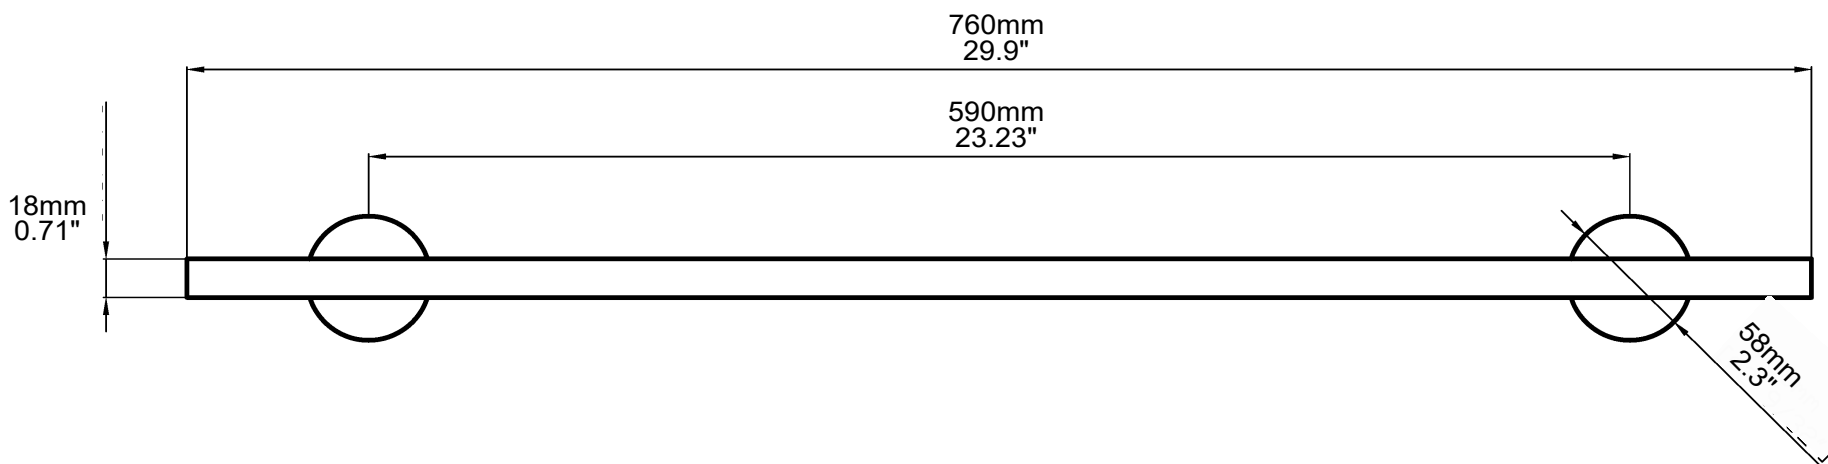

LEXORA®
HOME DECOR & HOME FURNISHINGS

BAGNO NERA TOWEL BAR

LTB2416152