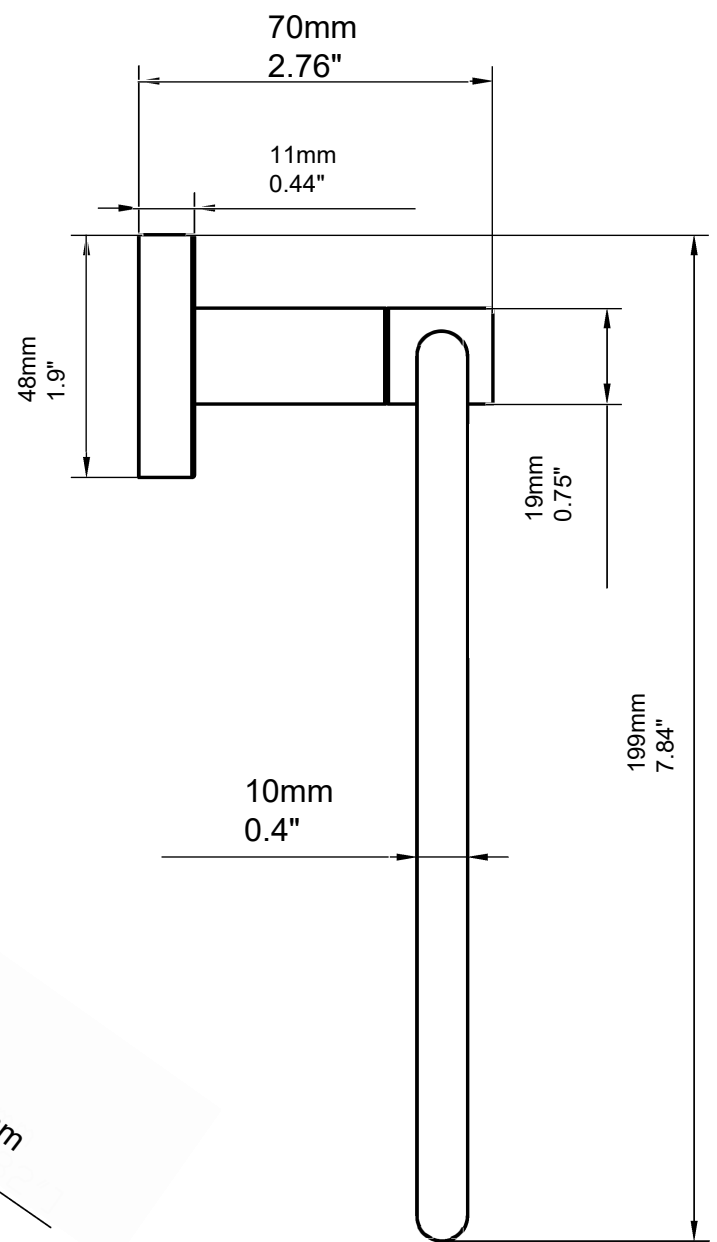

BAGNO NERA PAPER HOLDER

LPH16152

LEXORA®
HOME DECOR & HOME FURNISHINGS

BAGNO NERA ROBE HOOK

LRH16152

LEXORA®
HOME DECOR & HOME FURNISHINGS

BAGNO NERA TOWEL BAR

LTB2416152

BAGNO NERA TOWEL RING

LTR16152