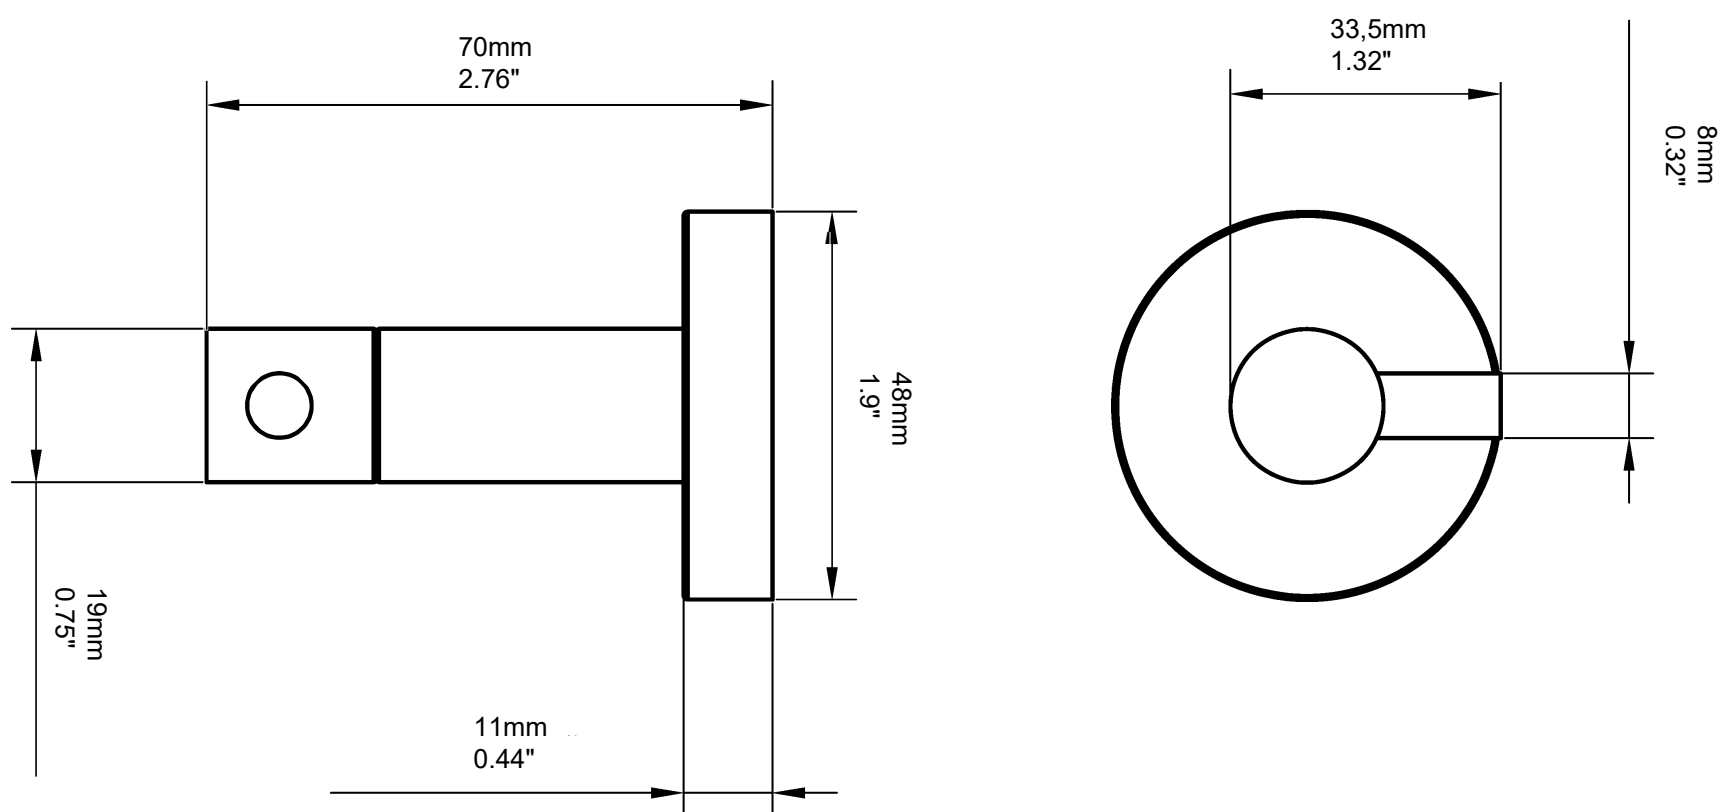

BAGNO NERA PAPER HOLDER

LPH16152

LEXORA®
HOME DECOR & HOME FURNISHINGS

BAGNO NERA ROBE HOOK

LRH16152

LEXORA®
HOME DECOR & HOME FURNISHINGS

BAGNO NERA TOWEL BAR

LTB2416152

BAGNO NERA TOWEL RING

LTR16152