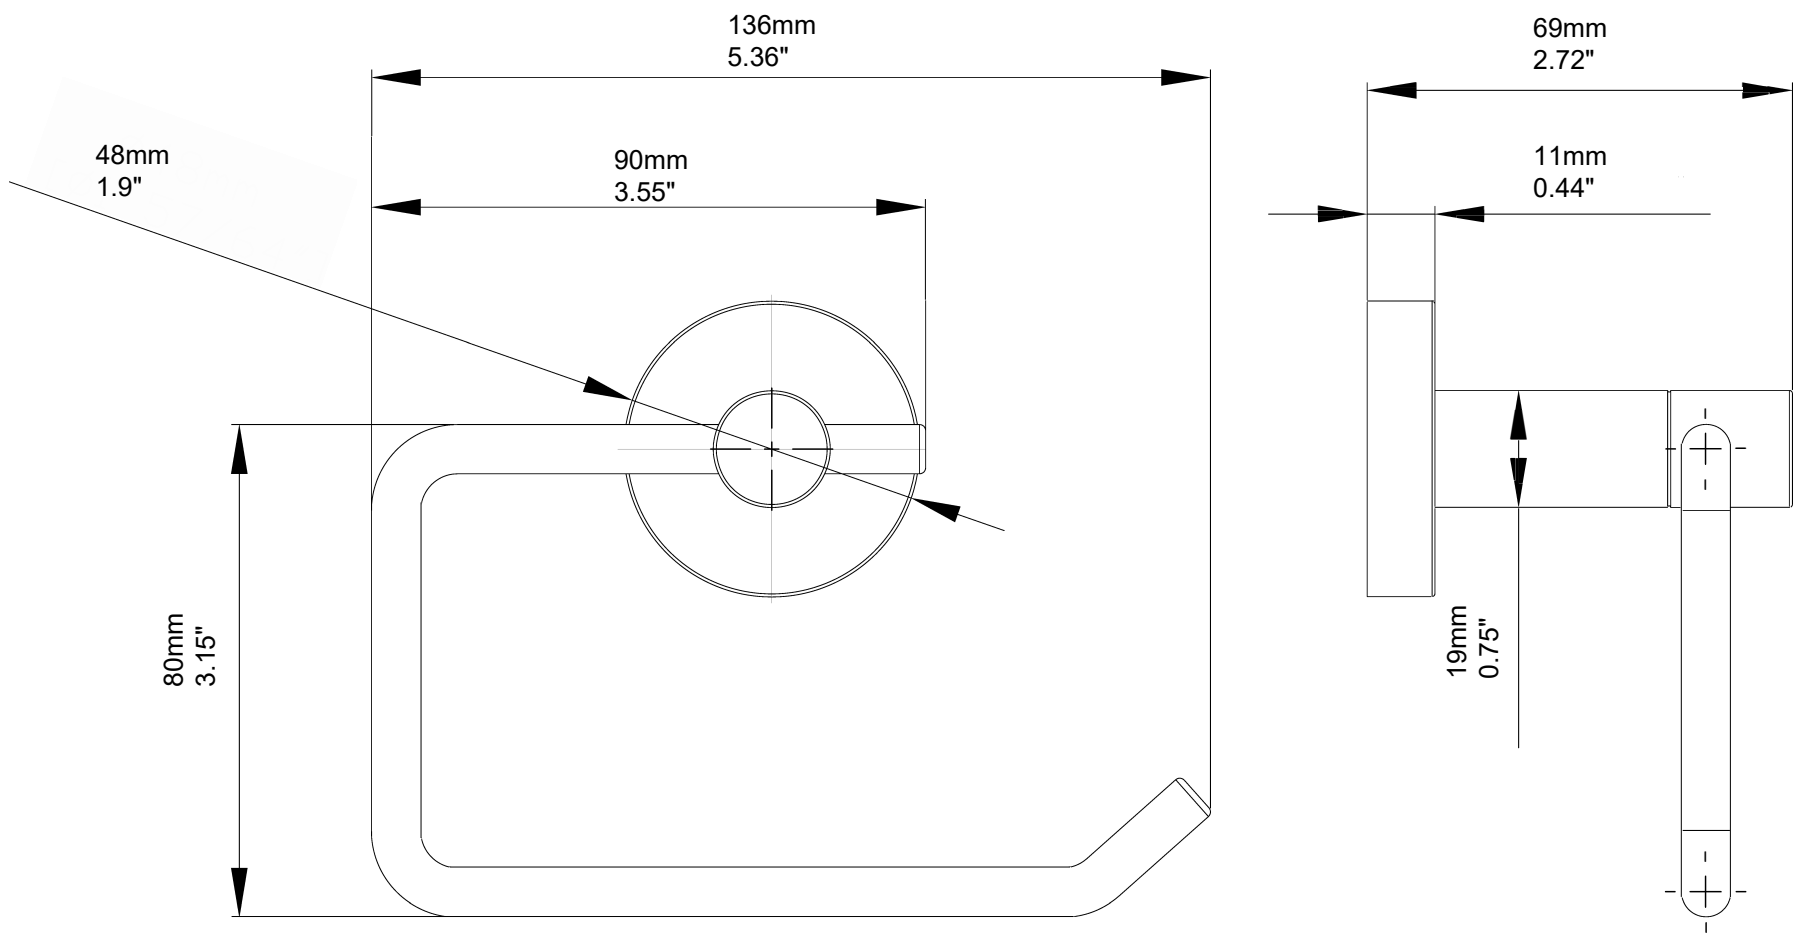

BAGNO NERA PAPER HOLDER

LPH16152