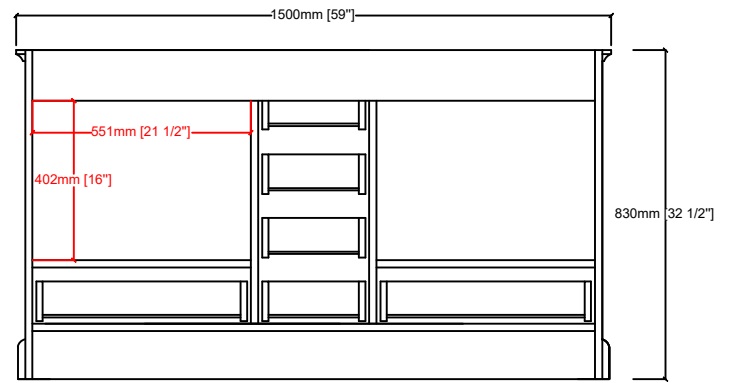

DUKES 60"

Length: 60"
Width: 22"
Height: 34"

MIRROR

TOP

FRONT VIEW

BACK VIEW

SIDE VIEW

LD342260