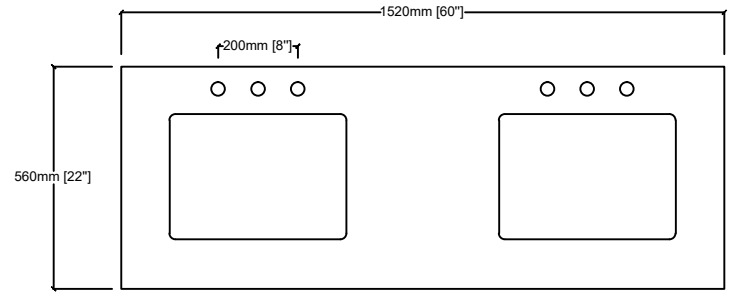

DUKES 60"

Length: 60"
Width: 22"
Height: 34"

MIRROR

TOP

FRONT VIEW

BACK VIEW

SIDE VIEW

LD342260