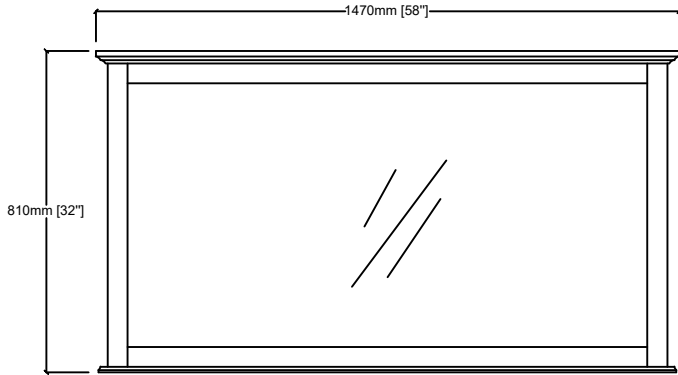

DUKES 60"

Length: 60"
Width: 22"
Height: 34"

MIRROR

TOP

FRONT VIEW

BACK VIEW

SIDE VIEW

LD342260