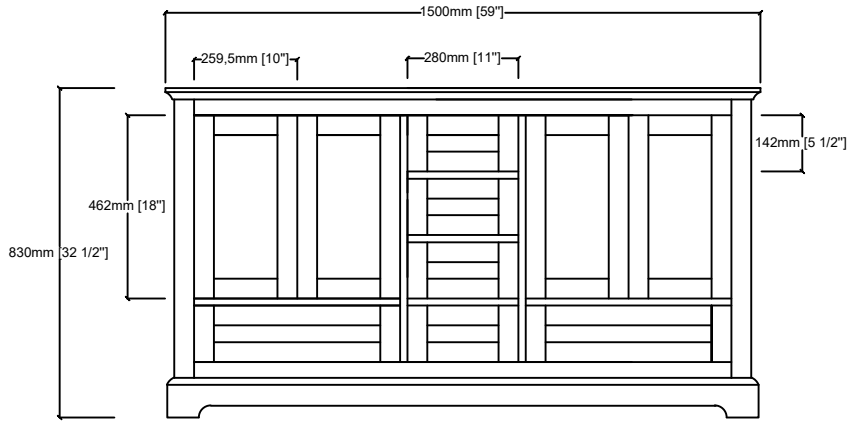

DUKES 60"

Length: 60"
Width: 22"
Height: 34"

MIRROR

TOP

FRONT VIEW

BACK VIEW

SIDE VIEW

LD342260