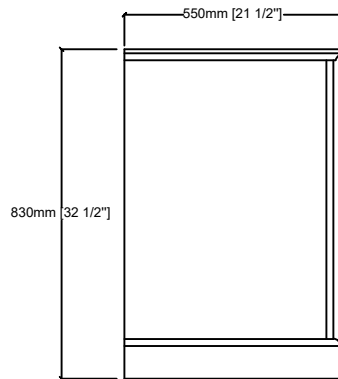

DUKES 60"

Length: 60"
Width: 22"
Height: 34"

MIRROR

TOP

FRONT VIEW

BACK VIEW

SIDE VIEW

LD342260