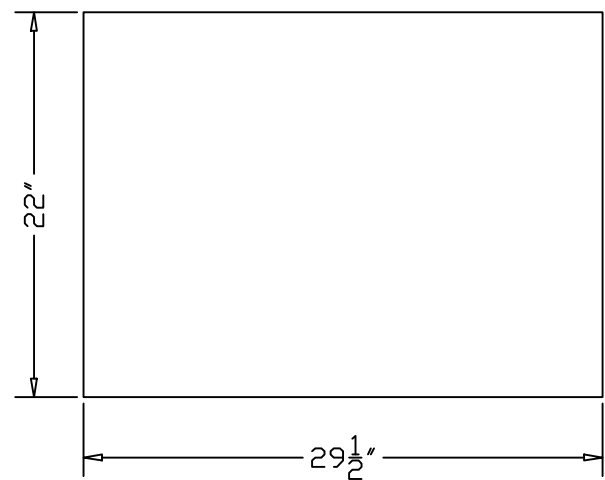

JACQUES MAKE UP TABLE

Length: 30"

Width: 22"

Height: 30"

LJ302230