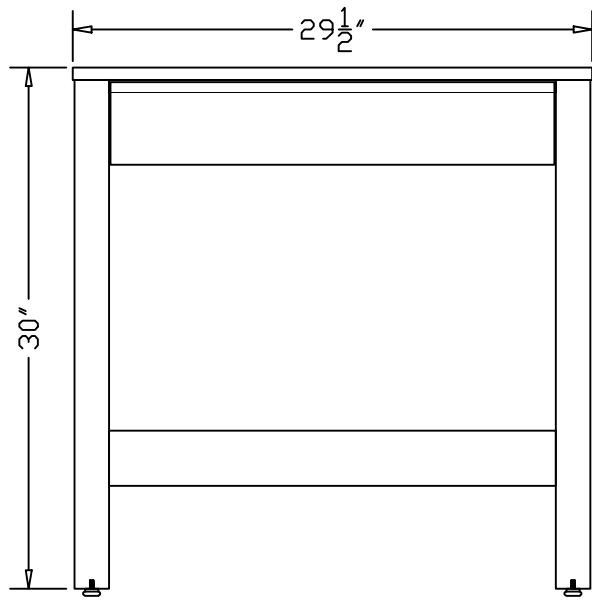

JACQUES MAKE UP TABLE

Length: 30"

Width: 22"

Height: 30"

LJ302230