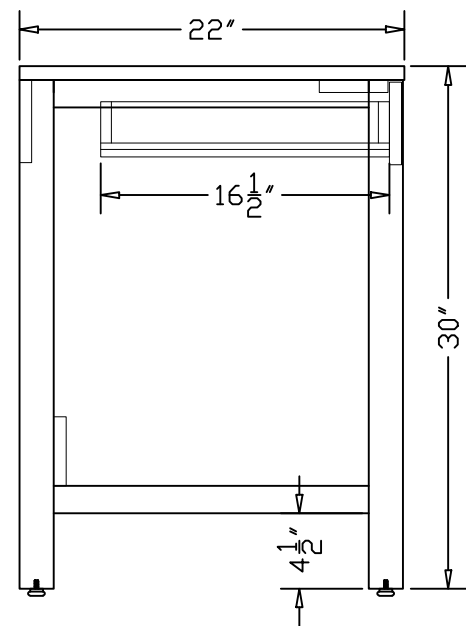

JACQUES MAKE UP TABLE

Length: 30"

Width: 22"

Height: 30"

LJ302230