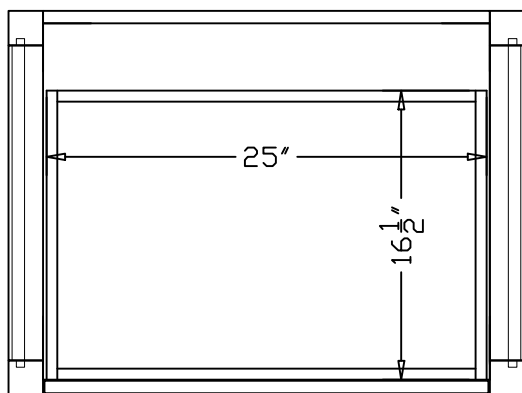

JACQUES MAKE UP TABLE

Length: 30"

Width: 22"

Height: 30"

LJ302230