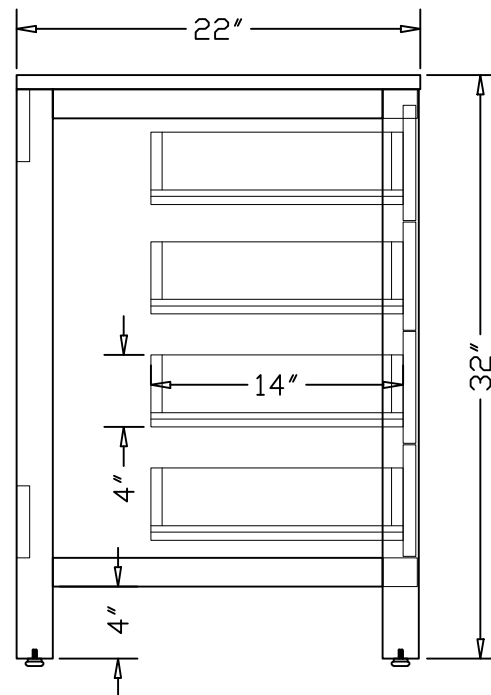

JACQUES SIDE CABINET

Length: 20"
Width: 22"
Height: 32"

LJ322220