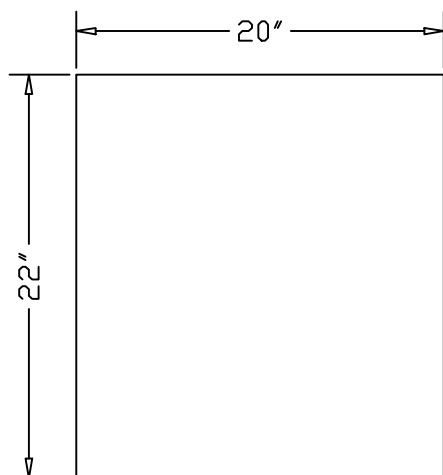

JACQUES SIDE CABINET

Length: 20"
Width: 22"
Height: 32"

LJ322220