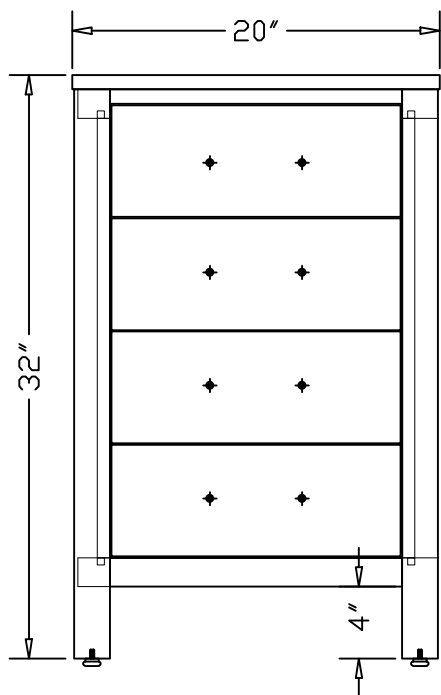

JACQUES SIDE CABINET

Length: 20"
Width: 22"
Height: 32"

LJ322220