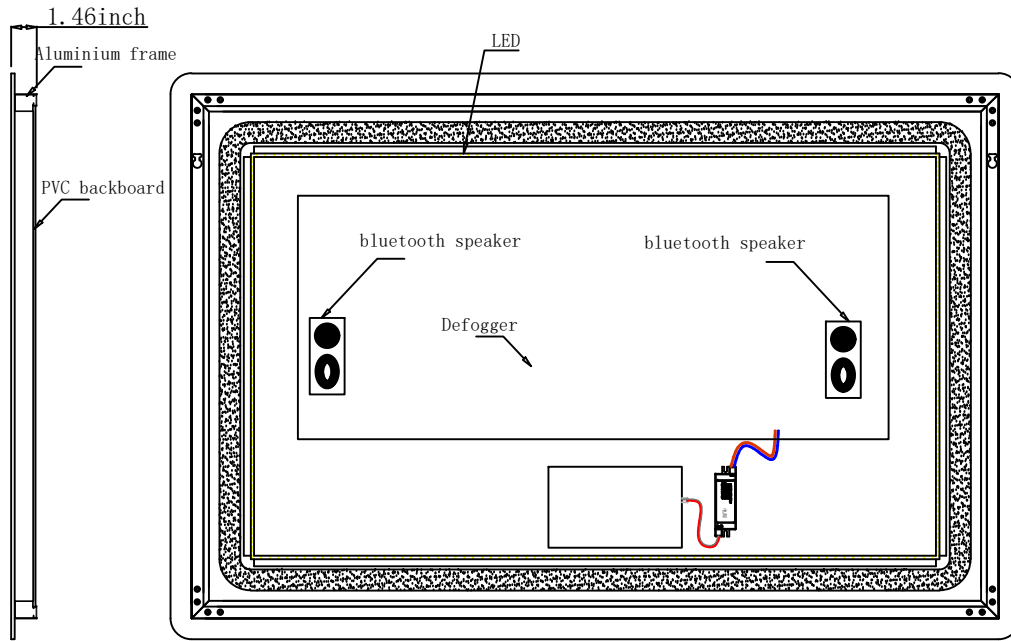

Caldona 48"

Length: 48"
Width: 32"

Front View

Side View

Back View

LC4832LEDM