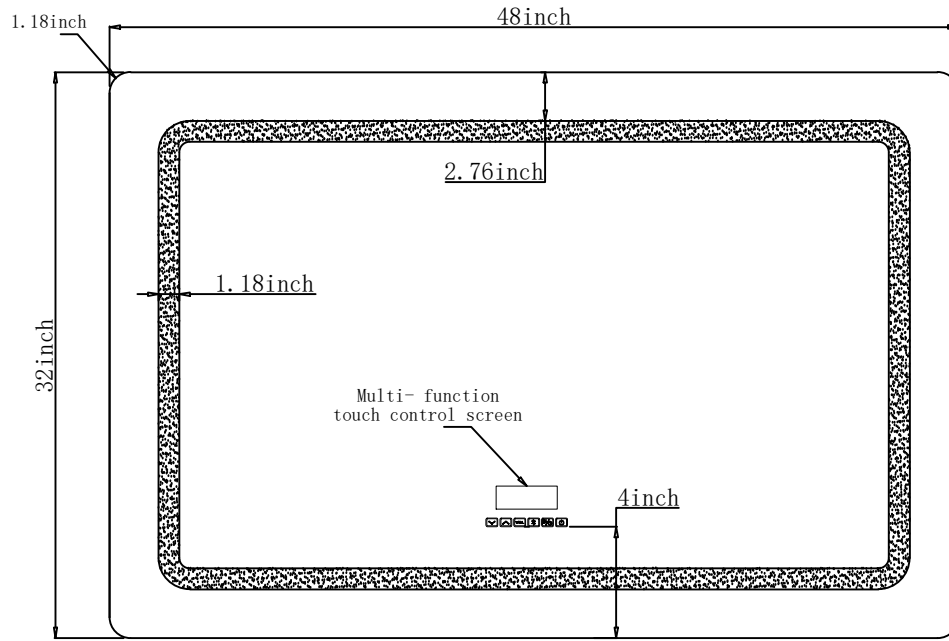

Caldona 48"

Length: 48"
Width: 32"

Front View

Side View

Back View

LC4832LEDM