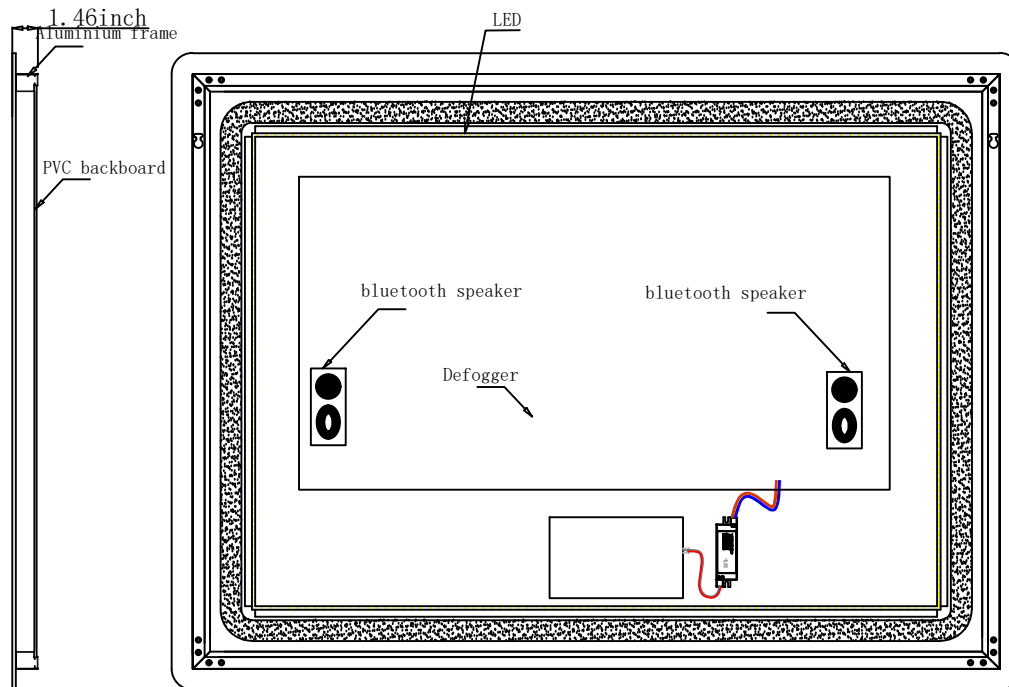

# Caldona 48"

Length: 48"  
Width: 36"

Front View

Side View

Back View

**LC4836LEDM**