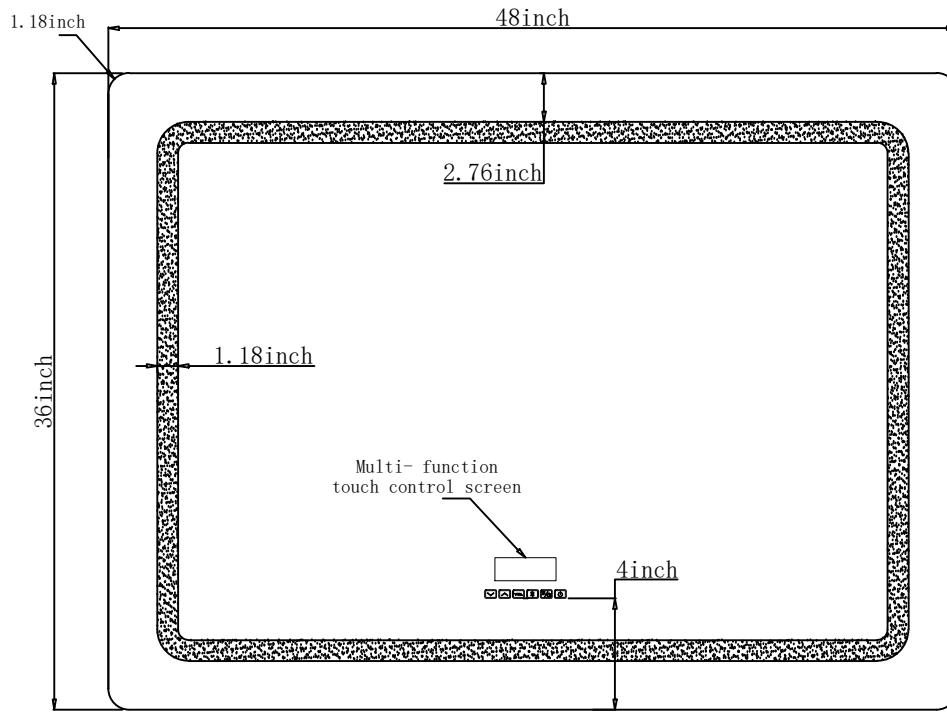

# Caldona 48"

Length: 48"  
Width: 36"

Front View

Side View

Back View

**LC4836LEDM**