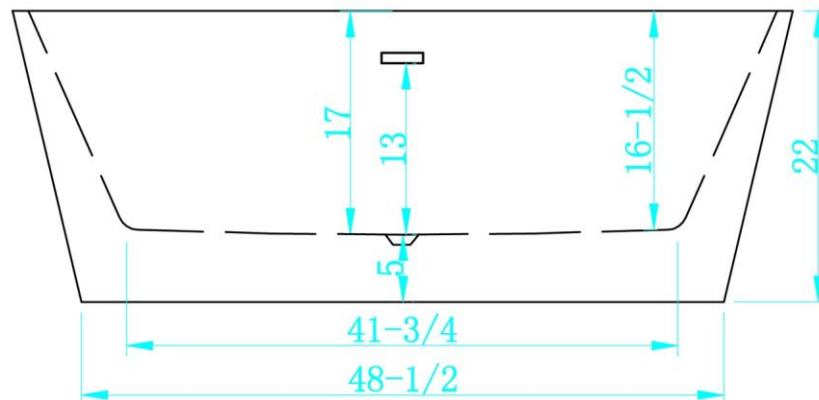

# MELINA

Exterior Size - 59"Lx27-1/2"Wx22"H  
Interior Size - 41-3/4"Lx17-1/4"Wx17"H  
Depth at Drain - 17"  
Drain To Overflow - 13"  
Maximum Fill - 68 Gallons  
Note - All Measurements are  $\pm 1/2$ "