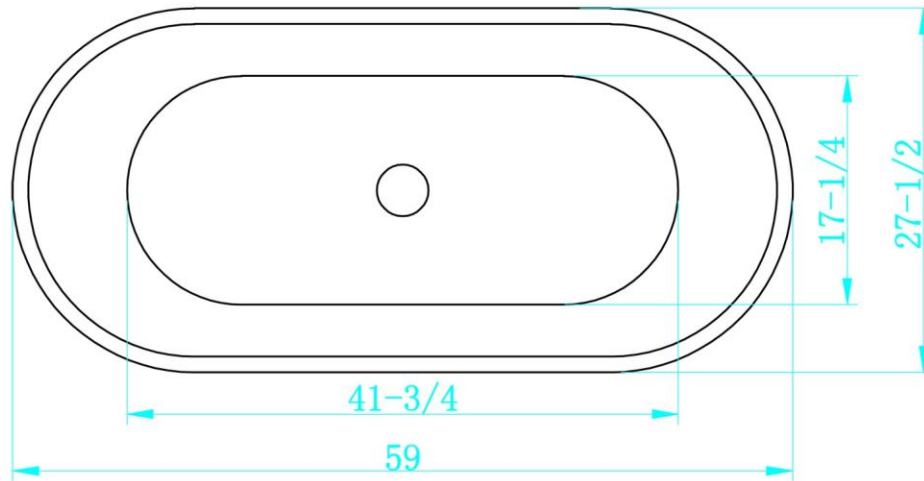

# MELINA

Exterior Size - 59"Lx27-1/2"Wx22"H  
Interior Size - 41-3/4"Lx17-1/4"Wx17"H  
Depth at Drain - 17"  
Drain To Overflow - 13"  
Maximum Fill - 68 Gallons  
Note - All Measurements are  $\pm 1/2$ "