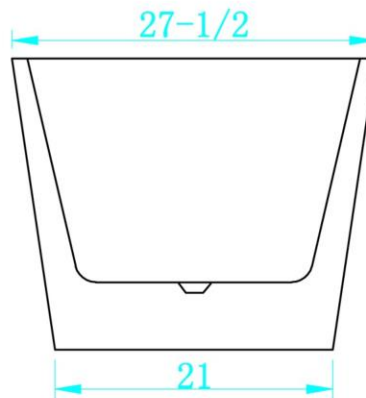

# MELINA

Exterior Size - 59"Lx27-1/2"Wx22"H  
Interior Size - 41-3/4"Lx17-1/4"Wx17"H  
Depth at Drain - 17"  
Drain To Overflow - 13"  
Maximum Fill - 68 Gallons  
Note - All Measurements are  $\pm 1/2$ "