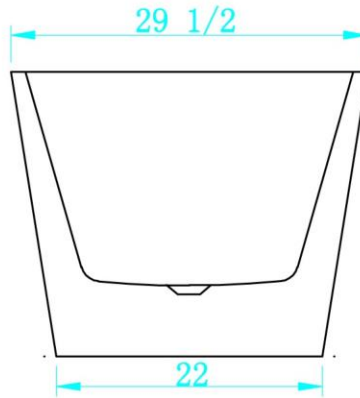

LEXORA®
HOME DECOR & HOME FURNISHINGS

MELINA

Exterior Size - 63"Lx29-1/2"Wx23-1/2"H
Interior Size - 43-1/4"Lx17-1/4"Wx17-3/4"H
Depth at Drain - 17-3/4"
Drain To Overflow - 13-3/4"
Maximum Fill - 70 Gallons
Note - All Measurements are $\pm 1/2$ "