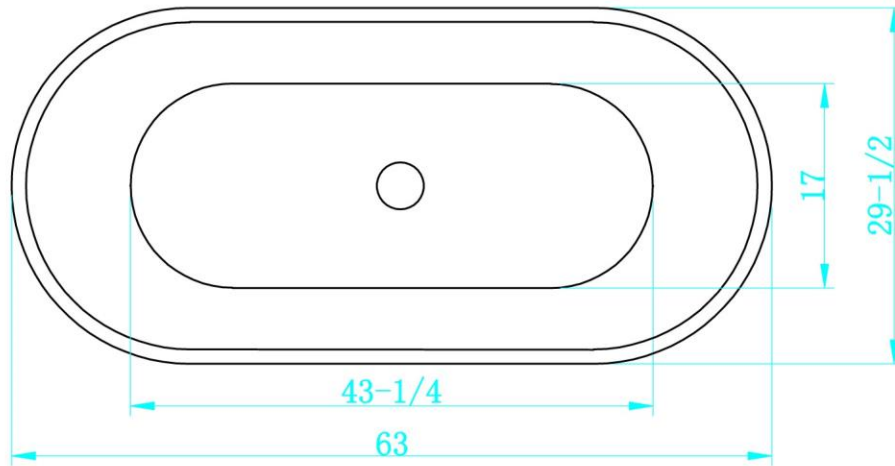

LEXORA®
HOME DECOR & HOME FURNISHINGS

MELINA

Exterior Size - 63"Lx29-1/2"Wx23-1/2"H
Interior Size - 43-1/4"Lx17-1/4"Wx17-3/4"H
Depth at Drain - 17-3/4"
Drain To Overflow - 13-3/4"
Maximum Fill - 70 Gallons
Note - All Measurements are $\pm 1/2$ "