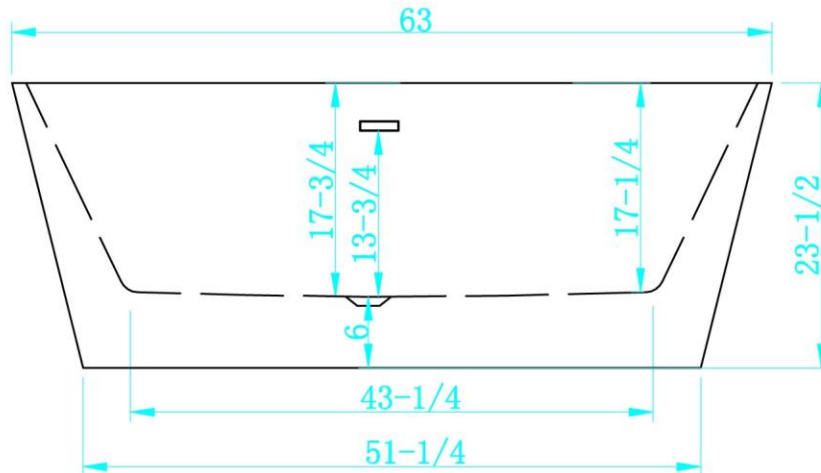

LEXORA®
HOME DECOR & HOME FURNISHINGS

MELINA

Exterior Size - 63"Lx29-1/2"Wx23-1/2"H
Interior Size - 43-1/4"Lx17-1/4"Wx17-3/4"H
Depth at Drain - 17-3/4"
Drain To Overflow - 13-3/4"
Maximum Fill - 70 Gallons
Note - All Measurements are $\pm 1/2$ "