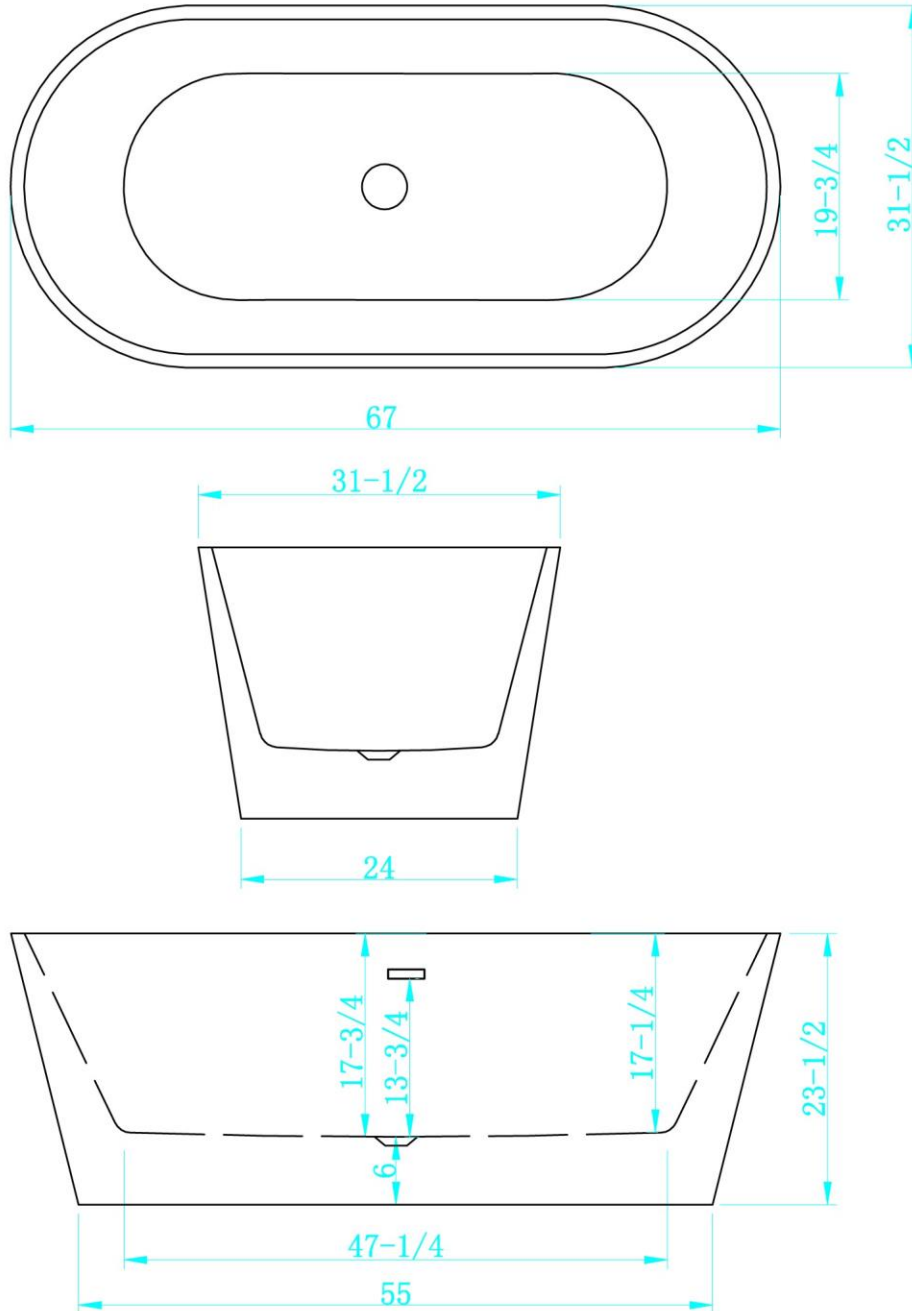

LEXORA®
HOME DECOR & HOME FURNISHINGS

MELINA

Exterior Size - 67"Lx31-1/2"Wx23-1/2"H
Interior Size - 47-1/4"Lx19-3/4"Wx17-3/4"H
Depth at Drain - 17-3/4"
Drain To Overflow - 13-3/4"
Maximum Fill - 72 Gallons
Note - All Measurements are $\pm 1/2$ "