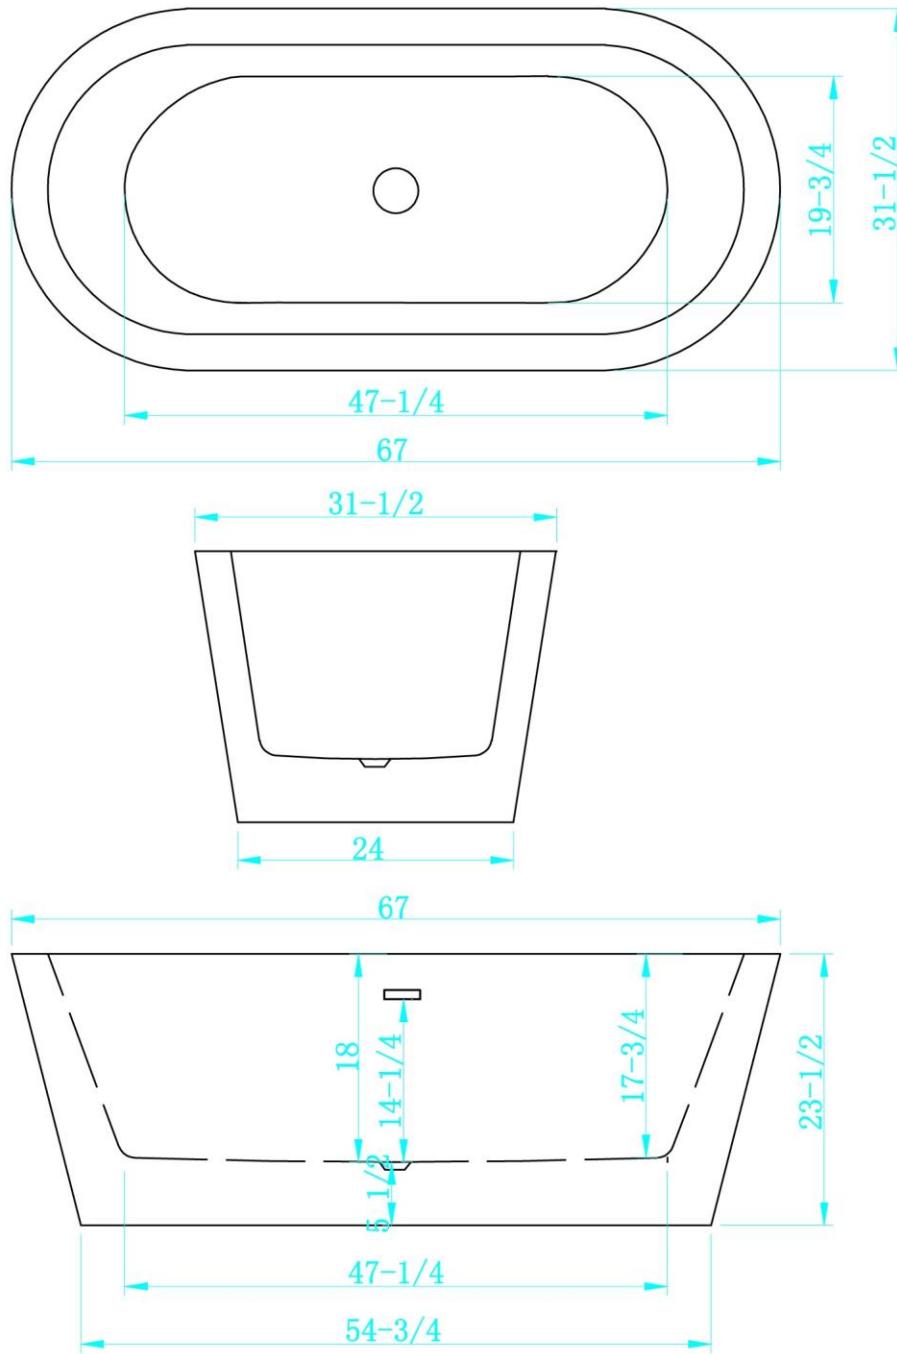

LEXORA[®]
HOME DECOR & HOME FURNISHINGS

LURE

Exterior Size - 67"Lx31-1/2"Wx23-1/2"H
Interior Size - 47-1/4"Lx19-3/4"Wx18"H
Depth at Drain - 18"
Drain To Overflow - 14-1/4"
Maximum Fill - 69 Gallons
Note - All Measurements are $\pm 1/2$ "