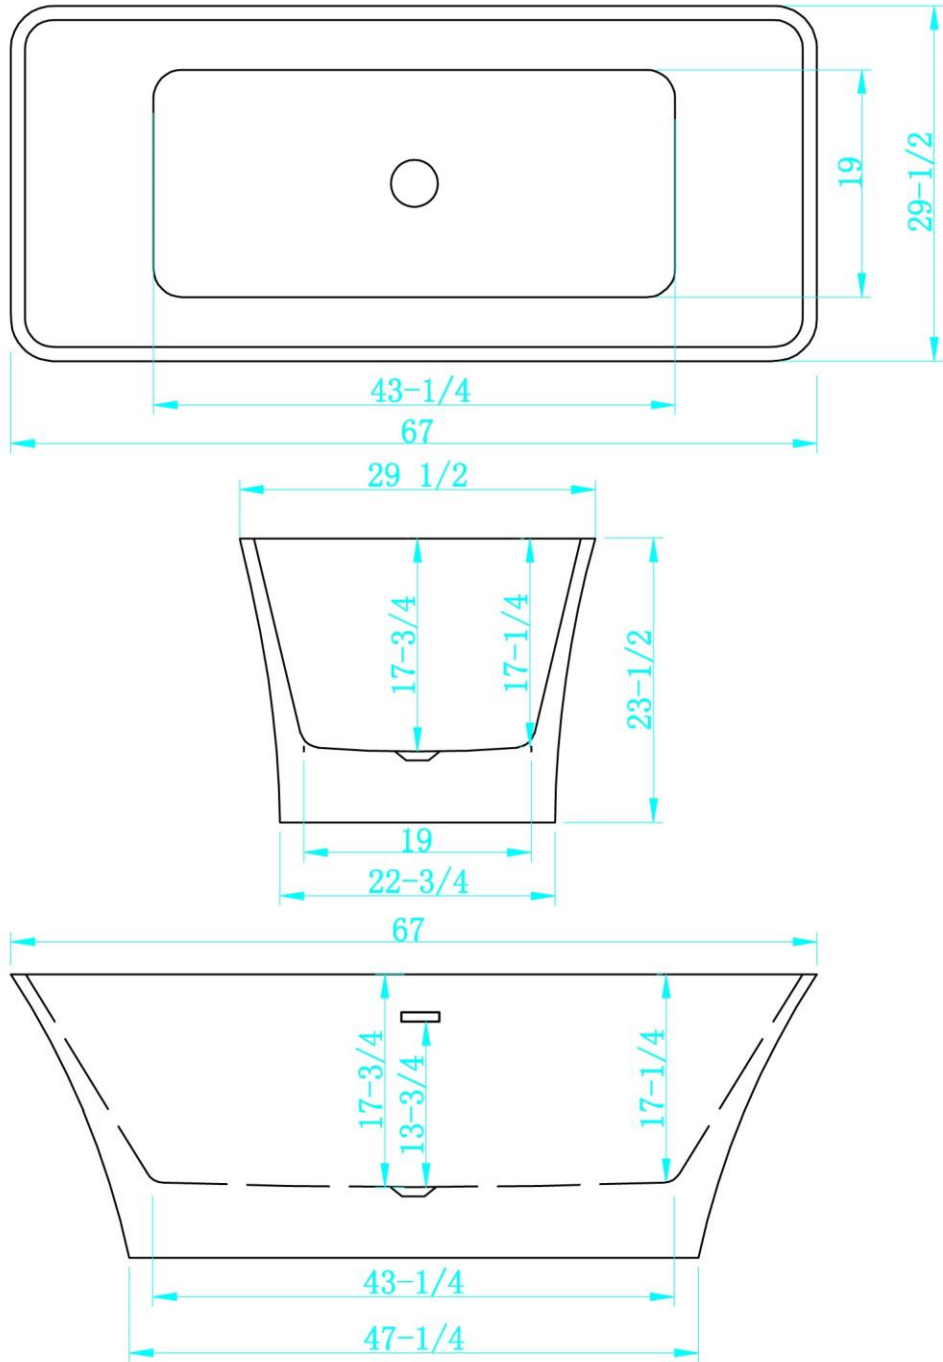

LEXORA[®]
HOME DECOR & HOME FURNISHINGS

VINTER

Exterior Size - 67"Lx29-1/2"Wx23-1/2"H
Interior Size - 43-1/4"Lx19"Wx17-3/4"H
Depth at Drain - 17-3/4"
Drain To Overflow - 13-3/4"
Maximum Fill - 69 Gallons
Note - All Measurements are $\pm 1/2$ "

LD901167A1C0000