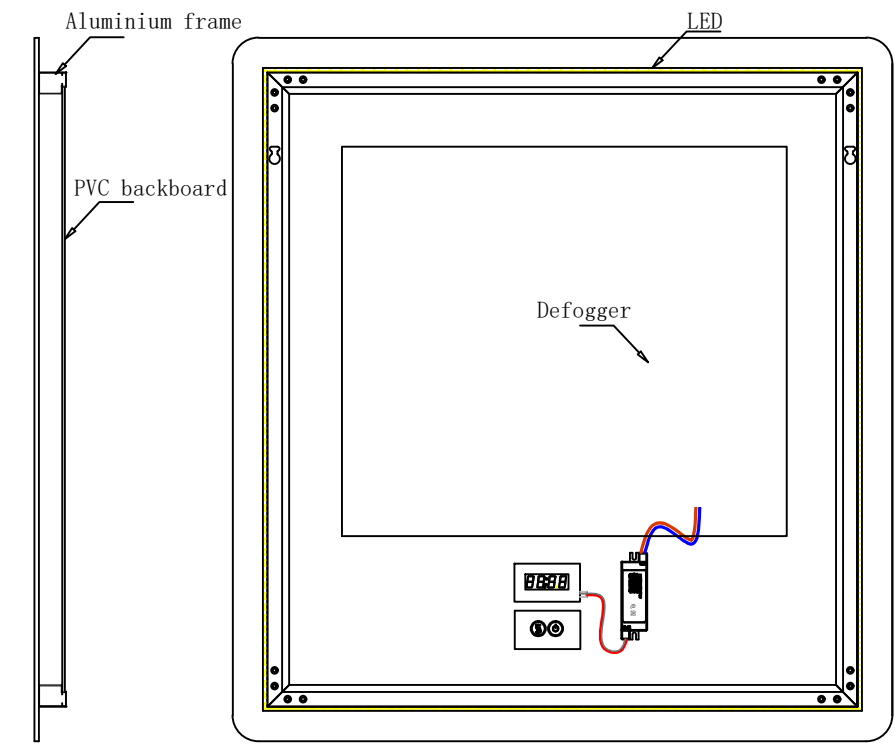

Lugano 30"

Length: 30"
Width: 32"

Front View

Side View

Back View

LL3032LEDM