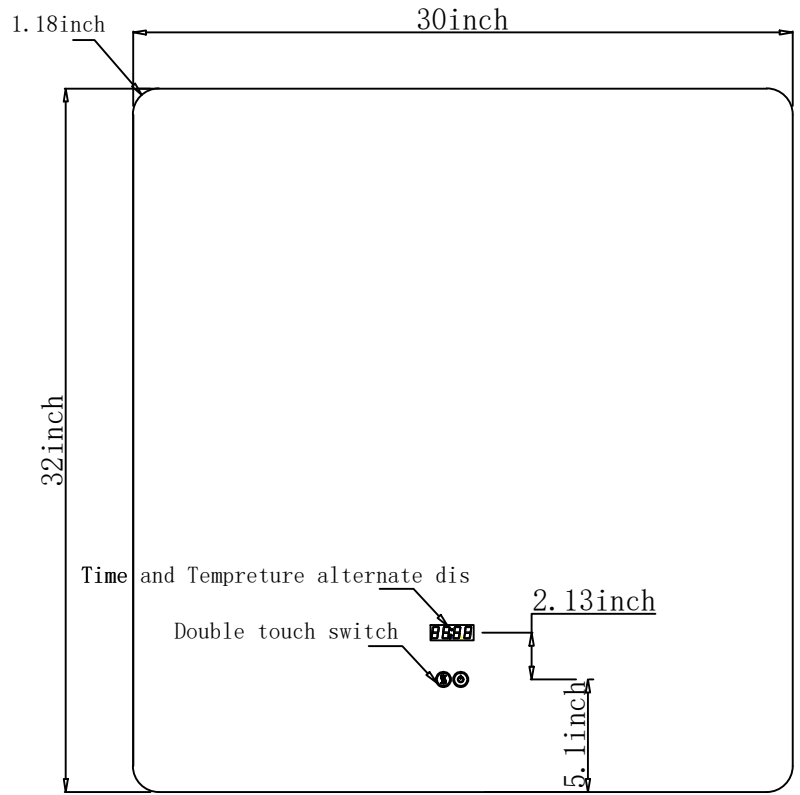

Lugano 30"

Length: 30"
Width: 32"

Front View

Side View

Back View

LL3032LEDM