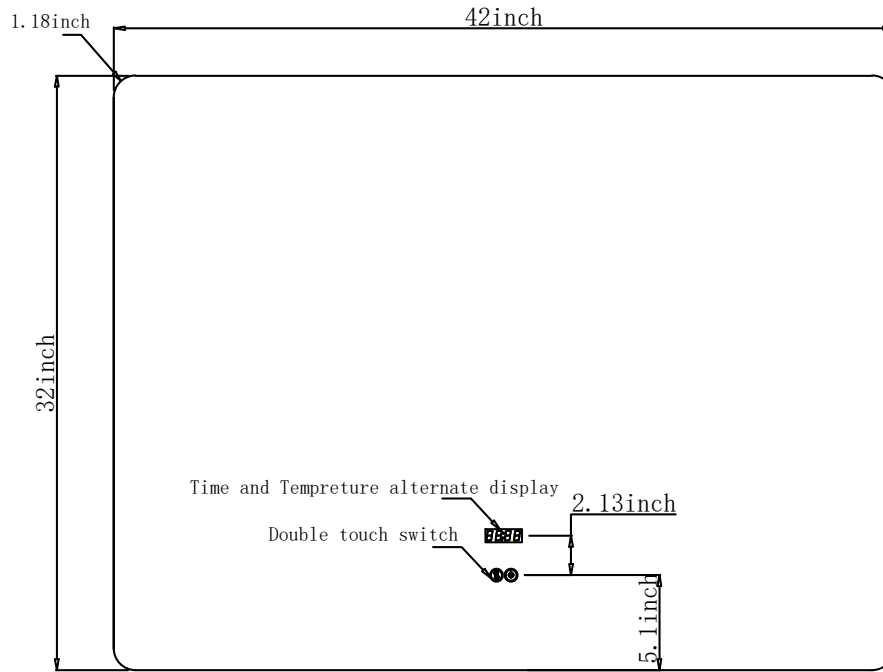

Lugano 42"

Length: 42"
Width: 32"

Front View

Side View

Back View

LL4232LEDM