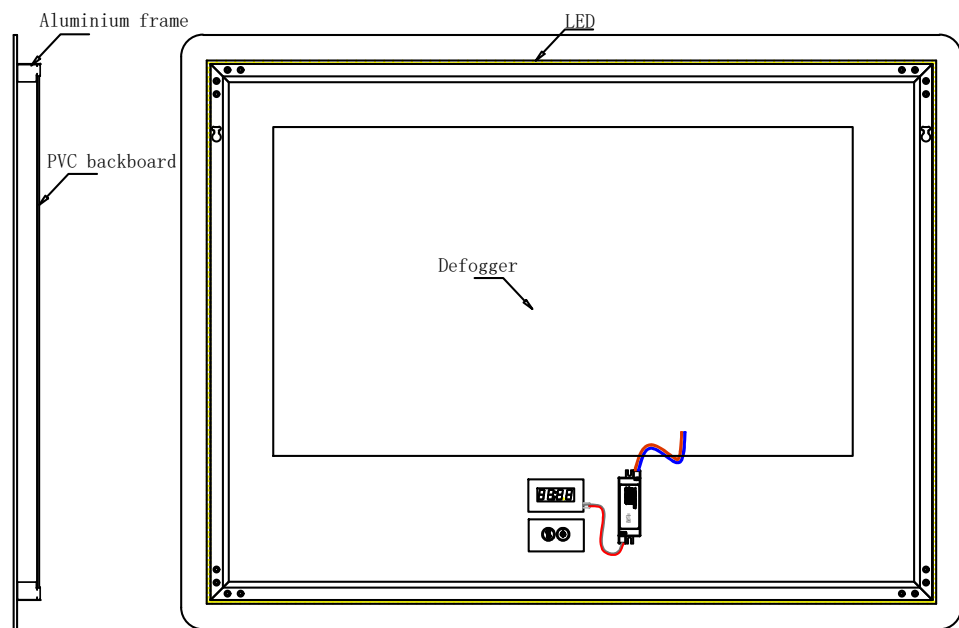

Lugano 42"

Length: 42"
Width: 32"

Front View

Side View

Back View

LL4232LEDM