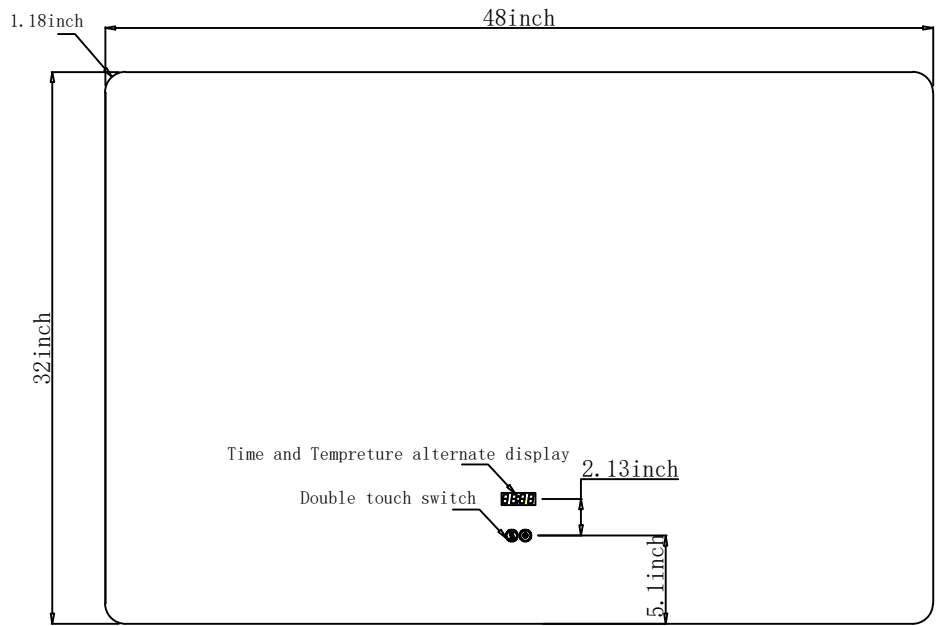

# Lugano 48"

Length: 48"  
Width: 32"

Front View

Side View

Back View

**LL4832LEDM**