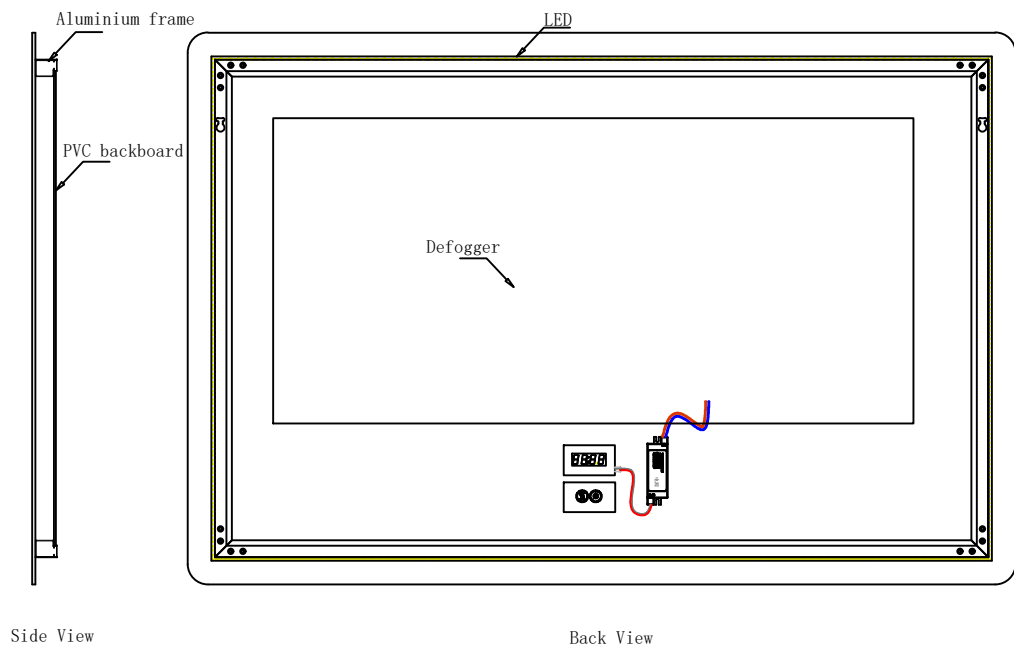

# Lugano 48"

Length: 48"  
Width: 32"

Front View

Side View

Back View

**LL4832LEDM**