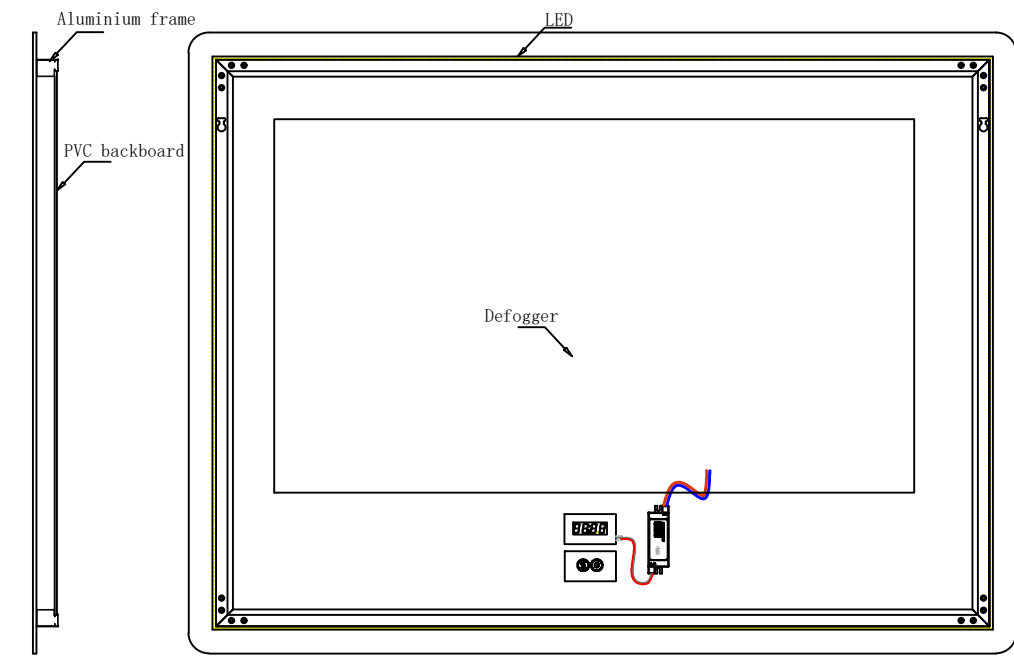

Lugano 48"

Length: 48"
Width: 36"

Front View

Side View

Back View

LL4836LEDM