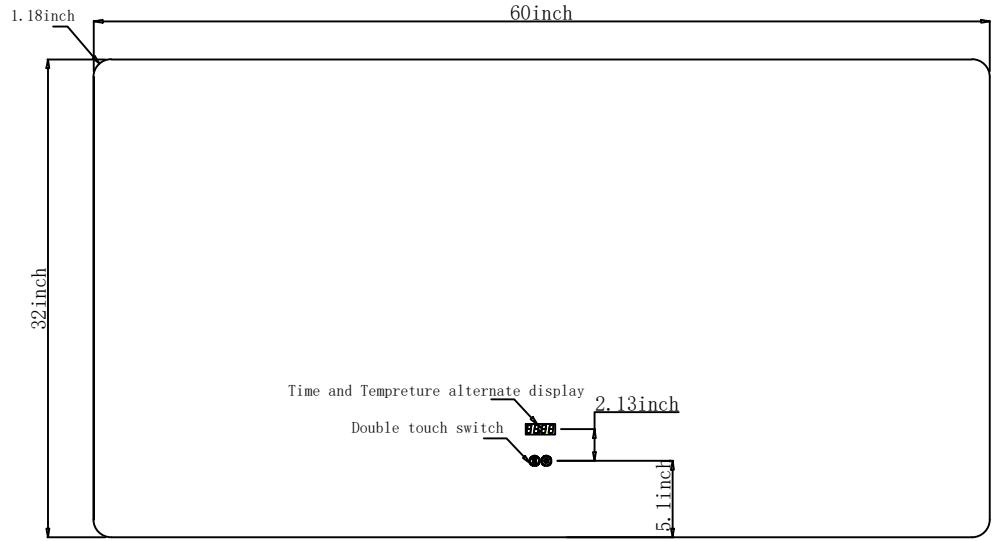

Lugano 60"

Length: 60"
Width: 32"

Front View

Side View

Back View

LL6032LEDM