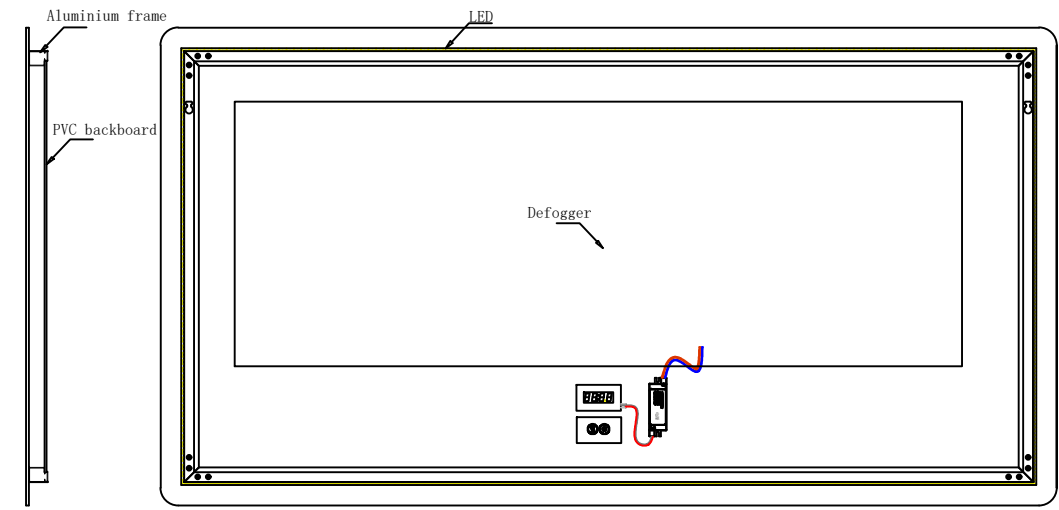

Lugano 60"

Length: 60"
Width: 32"

Front View

Side View

Back View

LL6032LEDM