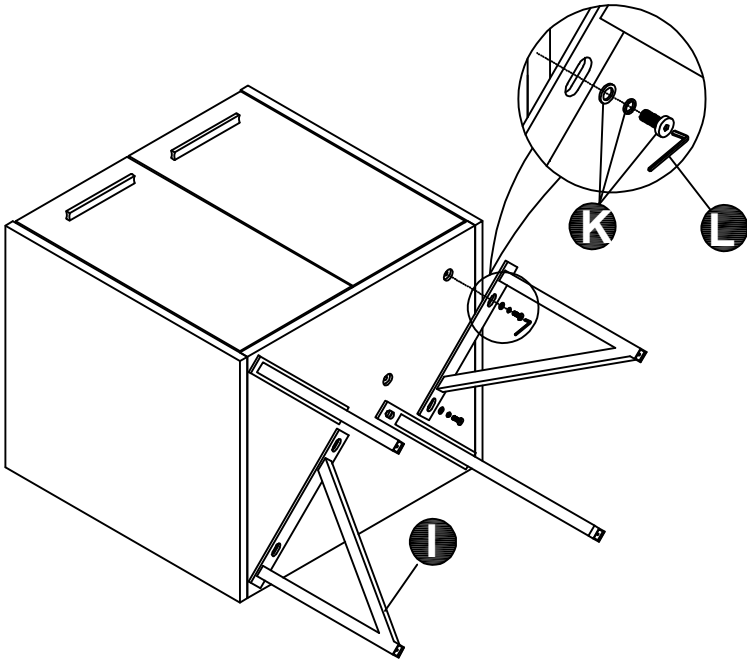

INSTALLATION

A