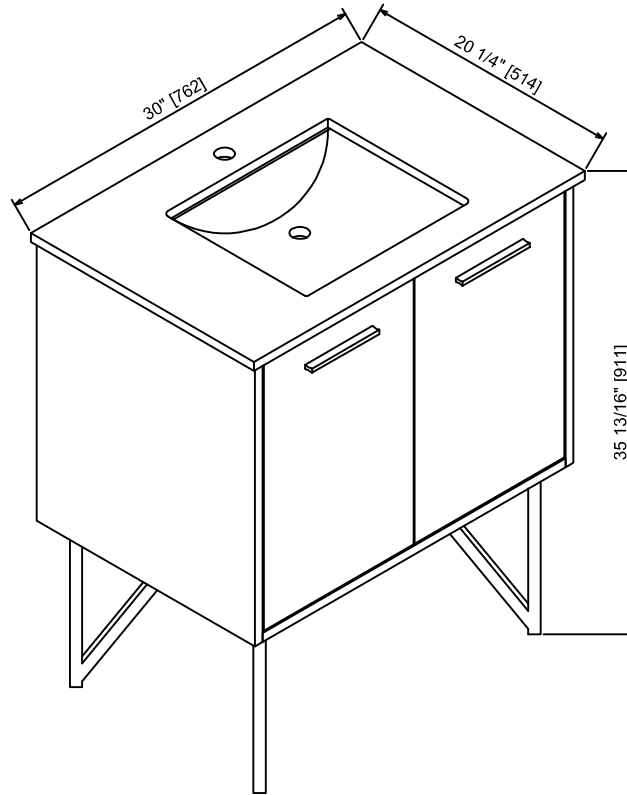

LEXORA®

HOME DECOR & HOME FURNISHINGS

LLC2824FRM

LEXORA®

HOME DECOR & HOME FURNISHINGS

LLC2824FRM

PART	DESCRIPTIONS	QUANTITY
A	Mirror	1
B	Cleat Wood	1
	HARDWARE	
C	Crew	3
D	Plastic Plug	3

LEXORA®

HOME DECOR & HOME FURNISHINGS

LLC30SKSOS000

DIMENSIONS

PART LIST

PART	DESCRIPTIONS	QUANTITY
A	Countertop	1
B	Basin	1
C	Door Left	1
D	Door Right	1
E	Drawer	1
F	Handle	2
G	Hingle	6

PART	DESCRIPTIONS	QUANTITY
H	Drawer glides	1
I	Legs support	4
K	Hardware support	4
L	Allen Key	1