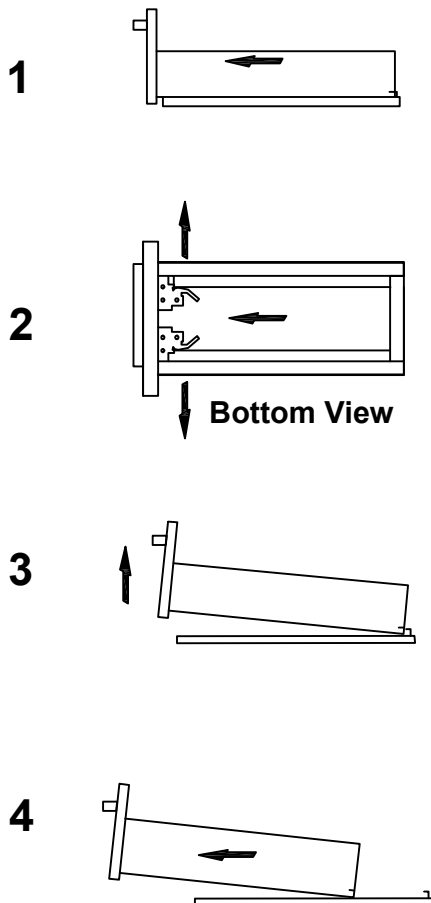

LEXORA®

HOME DECOR & HOME FURNISHINGS

LLC2824FRM

LEXORA®

HOME DECOR & HOME FURNISHINGS

LLC2824FRM

PART	DESCRIPTIONS	QUANTITY
A	Mirror	1
B	Cleat Wood	1
	HARDWARE	
C	Crew	3
D	Plastic Plug	3

LEXORA®

HOME DECOR & HOME FURNISHINGS

LLC30SKSOS000

DIMENSIONS

PART LIST

PART	DESCRIPTIONS	QUANTITY
A	Countertop	1
B	Basin	1
C	Door Left	1
D	Door Right	1
E	Drawer	1
F	Handle	2
G	Hingle	6

PART	DESCRIPTIONS	QUANTITY
H	Drawer glides	1
I	Legs support	4
K	Hardware support	4
L	Allen Key	1

INSTALLATION

A

B

DRAWER

REMOVE

INSTALL