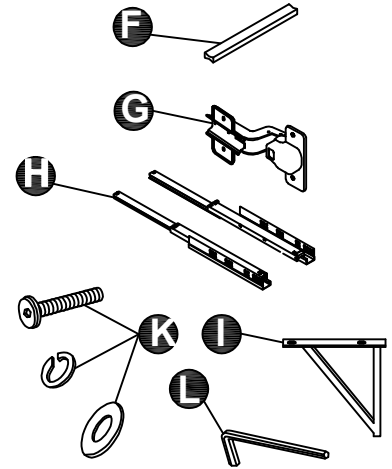

LEXORA®

HOME DECOR & HOME FURNISHINGS

LLC2824FRM

LEXORA®

HOME DECOR & HOME FURNISHINGS

LLC2824FRM

PART	DESCRIPTIONS	QUANTITY
A	Mirror	1
B	Cleat Wood	1
	HARDWARE	
C	Crew	3
D	Plastic Plug	3

LEXORA®

HOME DECOR & HOME FURNISHINGS

LLC30SKSOS000

DIMENSIONS

PART LIST

PART	DESCRIPTIONS	QUANTITY
A	Countertop	1
B	Basin	1
C	Door Left	1
D	Door Right	1
E	Drawer	1
F	Handle	2
G	Hingle	6

PART	DESCRIPTIONS	QUANTITY
H	Drawer glides	1
I	Legs support	4
K	Hardware support	4
L	Allen Key	1

INSTALLATION

A

B

DRAWER

REMOVE

INSTALL