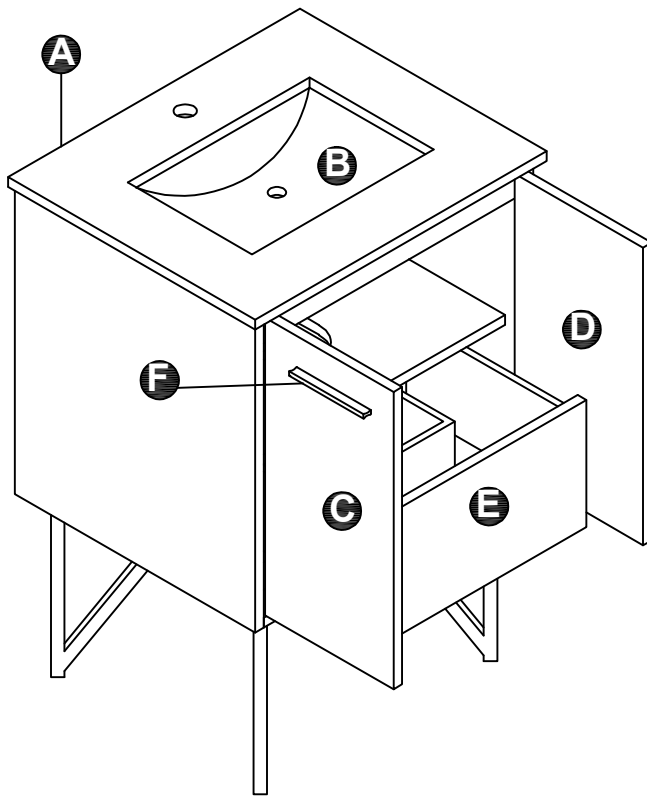

LEXORA®

HOME DECOR & HOME FURNISHINGS

LLC2824FRM

LEXORA®

HOME DECOR & HOME FURNISHINGS

LLC2824FRM

PART	DESCRIPTIONS	QUANTITY
A	Mirror	1
B	Cleat Wood	1
	HARDWARE	
C	Crew	3
D	Plastic Plug	3

LEXORA®

HOME DECOR & HOME FURNISHINGS

LLC30SKSOS000

DIMENSIONS

PART LIST

PART	DESCRIPTIONS	QUANTITY
A	Countertop	1
B	Basin	1
C	Door Left	1
D	Door Right	1
E	Drawer	1
F	Handle	2
G	Hingle	6

PART	DESCRIPTIONS	QUANTITY
H	Drawer glides	1
I	Legs support	4
K	Hardware support	4
L	Allen Key	1