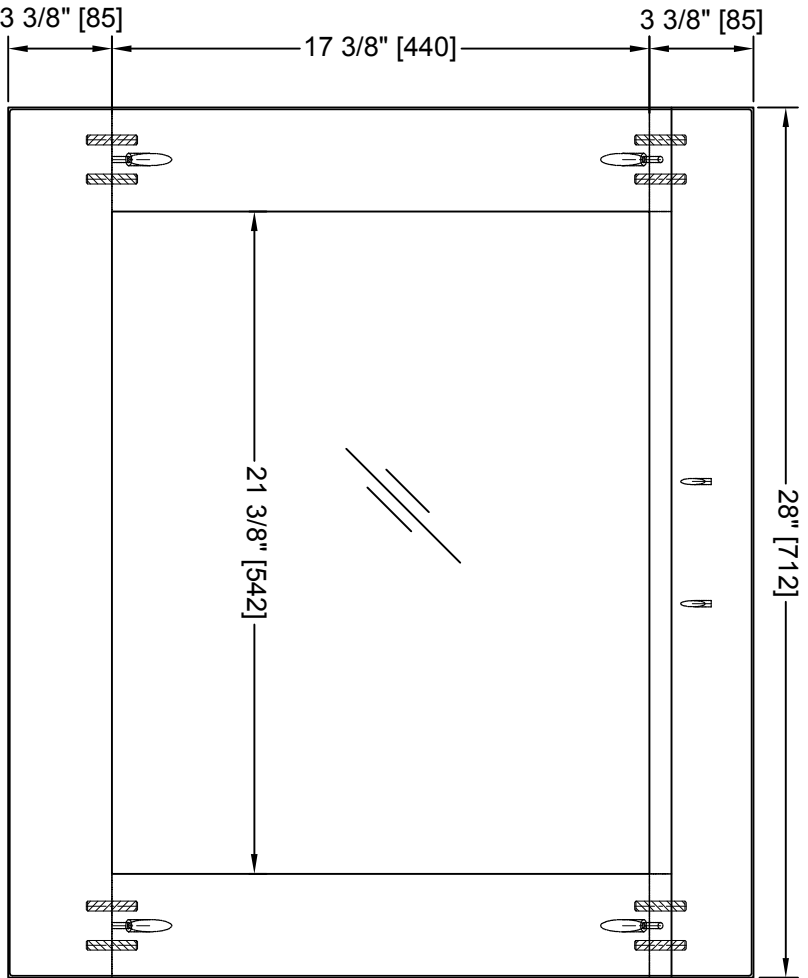

LEXORA®

HOME DECOR & HOME FURNISHINGS

LLC2824FRM

LEXORA®

HOME DECOR & HOME FURNISHINGS

LLC2824FRM

PART	DESCRIPTIONS	QUANTITY
A	Mirror	1
B	Cleat Wood	1
	HARDWARE	
C	Crew	3
D	Plastic Plug	3

LEXORA®

HOME DECOR & HOME FURNISHINGS

LLC30SKSOS000

DIMENSIONS

PART LIST

PART	DESCRIPTIONS	QUANTITY
A	Countertop	1
B	Basin	1
C	Door Left	1
D	Door Right	1
E	Drawer	1
F	Handle	2
G	Hingle	6

PART	DESCRIPTIONS	QUANTITY
H	Drawer glides	1
I	Legs support	4
K	Hardware support	4
L	Allen Key	1