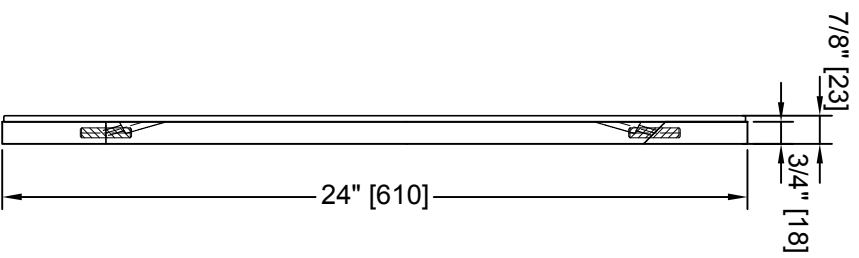

LEXORA®

HOME DECOR & HOME FURNISHINGS

LLC2824FRM

LEXORA®

HOME DECOR & HOME FURNISHINGS

LLC2824FRM

PART	DESCRIPTIONS	QUANTITY
A	Mirror	1
B	Cleat Wood	1
	HARDWARE	
C	Crew	3
D	Plastic Plug	3

LEXORA®

HOME DECOR & HOME FURNISHINGS

LLC30SKSOS000

DIMENSIONS

PART LIST

PART	DESCRIPTIONS	QUANTITY
A	Countertop	1
B	Basin	1
C	Door Left	1
D	Door Right	1
E	Drawer	1
F	Handle	2
G	Hingle	6

PART	DESCRIPTIONS	QUANTITY
H	Drawer glides	1
I	Legs support	4
K	Hardware support	4
L	Allen Key	1