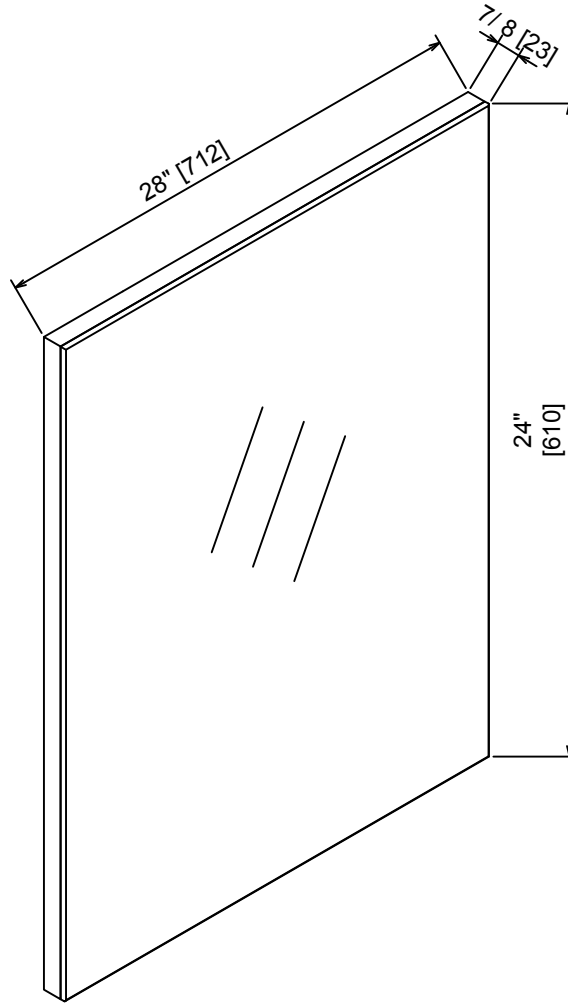

LEXORA®

HOME DECOR & HOME FURNISHINGS

LLC2824FRM

LEXORA®

HOME DECOR & HOME FURNISHINGS

LLC2824FRM

PART	DESCRIPTIONS	QUANTITY
A	Mirror	1
B	Cleat Wood	1
	HARDWARE	
C	Crew	3
D	Plastic Plug	3

LEXORA®

HOME DECOR & HOME FURNISHINGS

LLC30SKSOS000

DIMENSIONS

PART LIST

PART	DESCRIPTIONS	QUANTITY
A	Countertop	1
B	Basin	1
C	Door Left	1
D	Door Right	1
E	Drawer	1
F	Handle	2
G	Hingle	6

PART	DESCRIPTIONS	QUANTITY
H	Drawer glides	1
I	Legs support	4
K	Hardware support	4
L	Allen Key	1