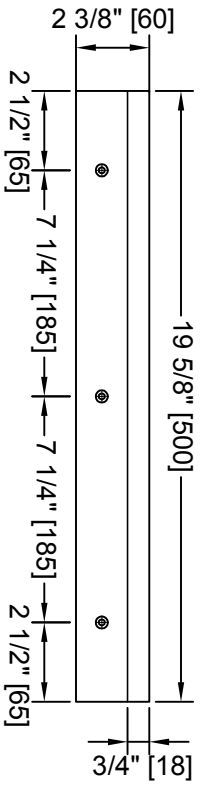

LEXORA®

HOME DECOR & HOME FURNISHINGS

LLC2824FRM

LEXORA®

HOME DECOR & HOME FURNISHINGS

LLC2824FRM

PART	DESCRIPTIONS	QUANTITY
A	Mirror	1
B	Cleat Wood	1
	HARDWARE	
C	Crew	3
D	Plastic Plug	3

LEXORA®

HOME DECOR & HOME FURNISHINGS

LLC30SKSOS000

DIMENSIONS

PART LIST

PART	DESCRIPTIONS	QUANTITY
A	Countertop	1
B	Basin	1
C	Door Left	1
D	Door Right	1
E	Drawer	1
F	Handle	2
G	Hingle	6

PART	DESCRIPTIONS	QUANTITY
H	Drawer glides	1
I	Legs support	4
K	Hardware support	4
L	Allen Key	1

INSTALLATION

A

B

DRAWER

REMOVE

INSTALL