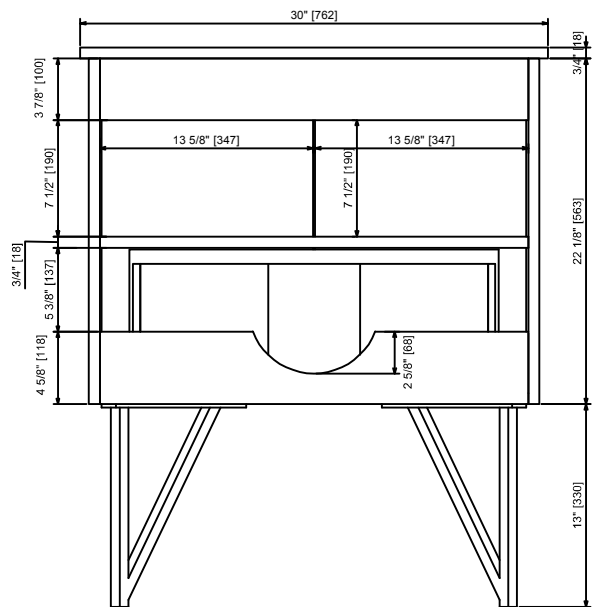

LEXORA®

HOME DECOR & HOME FURNISHINGS

LLC2824FRM

LEXORA®

HOME DECOR & HOME FURNISHINGS

LLC2824FRM

PART	DESCRIPTIONS	QUANTITY
A	Mirror	1
B	Cleat Wood	1
	HARDWARE	
C	Crew	3
D	Plastic Plug	3

LEXORA®

HOME DECOR & HOME FURNISHINGS

LLC30SKSOS000

DIMENSIONS

PART LIST

PART	DESCRIPTIONS	QUANTITY
A	Countertop	1
B	Basin	1
C	Door Left	1
D	Door Right	1
E	Drawer	1
F	Handle	2
G	Hingle	6

PART	DESCRIPTIONS	QUANTITY
H	Drawer glides	1
I	Legs support	4
K	Hardware support	4
L	Allen Key	1