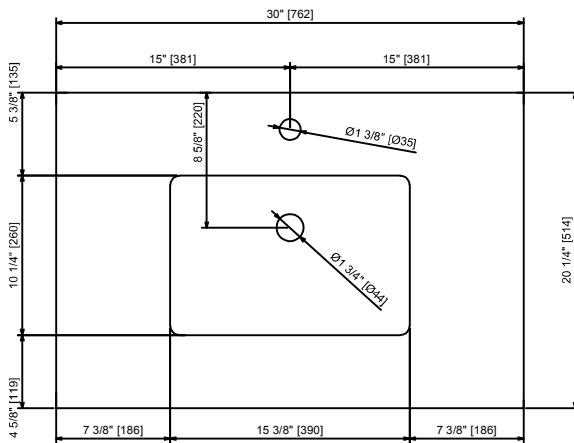

LEXORA®

HOME DECOR & HOME FURNISHINGS

LLC2824FRM

LEXORA®

HOME DECOR & HOME FURNISHINGS

LLC2824FRM

PART	DESCRIPTIONS	QUANTITY
A	Mirror	1
B	Cleat Wood	1
	HARDWARE	
C	Crew	3
D	Plastic Plug	3

LEXORA®

HOME DECOR & HOME FURNISHINGS

LLC30SKSOS000

DIMENSIONS

PART LIST

PART	DESCRIPTIONS	QUANTITY
A	Countertop	1
B	Basin	1
C	Door Left	1
D	Door Right	1
E	Drawer	1
F	Handle	2
G	Hingle	6

PART	DESCRIPTIONS	QUANTITY
H	Drawer glides	1
I	Legs support	4
K	Hardware support	4
L	Allen Key	1