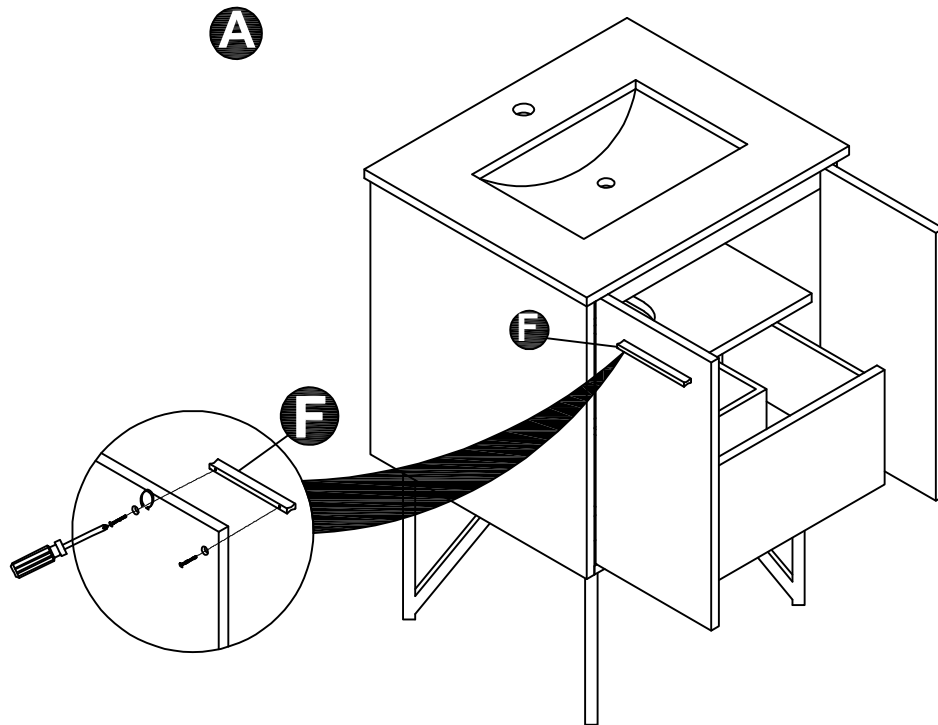

HOME DECOR & HOME FURNISHINGS

LLC30SKSOS000

DIMENSIONS

PART LIST

PART	DESCRIPTIONS	QUANTITY
A	Countertop	1
B	Basin	1
C	Door Left	1
D	Door Right	1
E	Drawer	1
F	Handle	2
G	Hingle	6

PART	DESCRIPTIONS	QUANTITY
H	Drawer glides	1
I	Legs support	4
K	Hardware support	4
L	Allen Key	1

INSTALLATION

A

B

DRAWER

REMOVE

INSTALL