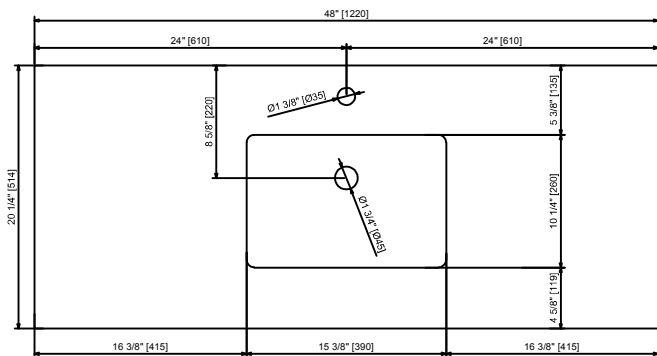

LEXORA®

HOME DECOR & HOME FURNISHINGS

LLC48SKSOS000

DIMENSIONS

PART LIST

PART	DESCRIPTIONS	QUANTITY
A	Countertop	1
B	Basin	1
C	Door	1
D	Drawer	2
D'	Drawer	1
E	Adjustable Shelf	1
F	Handle	3
G	Hingle	2
H	Drawer glides	3

PART	DESCRIPTIONS	QUANTITY
I	Legs support	4
K	Hardware support	4
L	Allen Key	1
M	Plastic Plug	4
N	Screw	4
O	Shelf Holder	4

INSTALLATION

A

B

C

D

INSTALLATION

E

24!

DRAWER

A

REMOVE

1

2

3

4