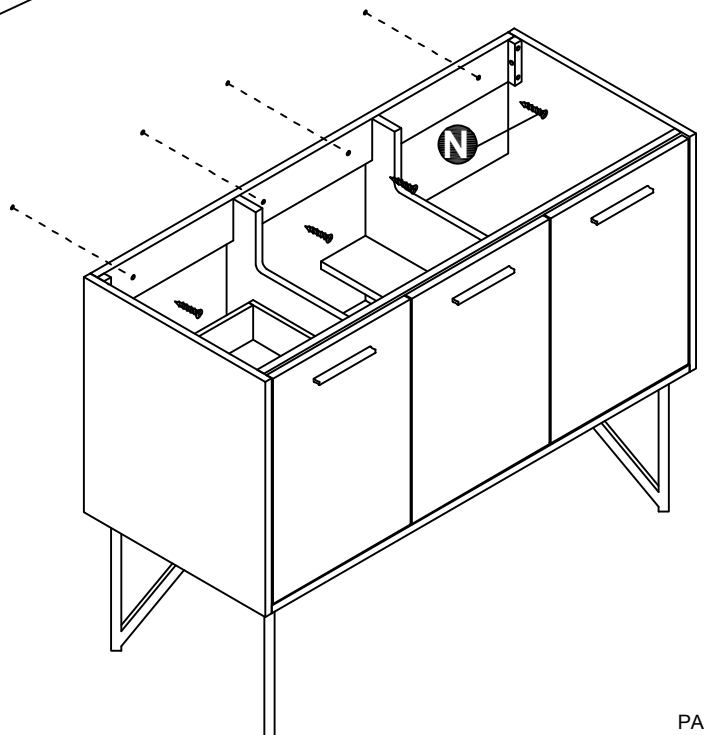

LEXORA®

HOME DECOR & HOME FURNISHINGS

LLC48SKSOS000

DIMENSIONS

PART LIST

PART	DESCRIPTIONS	QUANTITY
A	Countertop	1
B	Basin	1
C	Door	1
D	Drawer	2
D'	Drawer	1
E	Adjustable Shelf	1
F	Handle	3
G	Hingle	2
H	Drawer glides	3

PART	DESCRIPTIONS	QUANTITY
I	Legs support	4
K	Hardware support	4
L	Allen Key	1
M	Plastic Plug	4
N	Screw	4
O	Shelf Holder	4

INSTALLATION

A

B

C

D

INSTALLATION

E