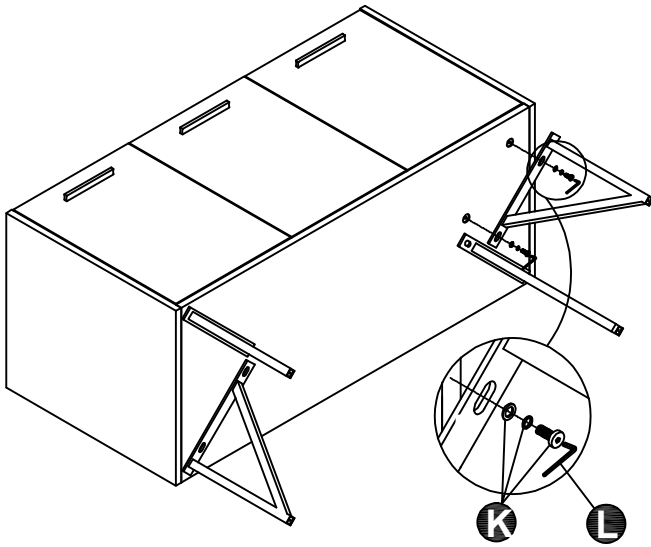

LEXORA®

HOME DECOR & HOME FURNISHINGS

LLC48SKSOS000

DIMENSIONS

PART LIST

PART	DESCRIPTIONS	QUANTITY
A	Countertop	1
B	Basin	1
C	Door	1
D	Drawer	2
D'	Drawer	1
E	Adjustable Shelf	1
F	Handle	3
G	Hingle	2
H	Drawer glides	3

PART	DESCRIPTIONS	QUANTITY
I	Legs support	4
K	Hardware support	4
L	Allen Key	1
M	Plastic Plug	4
N	Screw	4
O	Shelf Holder	4

INSTALLATION

A

B

C

D

INSTALLATION

E

24!

DRAWER

A

REMOVE

1

2

3

4