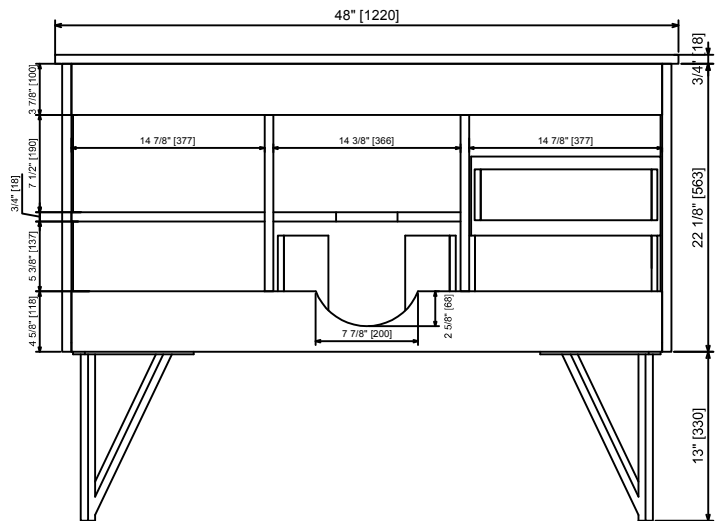

LEXORA®

HOME DECOR & HOME FURNISHINGS

LLC48SKSOS000

DIMENSIONS

PART LIST

PART	DESCRIPTIONS	QUANTITY
A	Countertop	1
B	Basin	1
C	Door	1
D	Drawer	2
D'	Drawer	1
E	Adjustable Shelf	1
F	Handle	3
G	Hingle	2
H	Drawer glides	3

PART	DESCRIPTIONS	QUANTITY
I	Legs support	4
K	Hardware support	4
L	Allen Key	1
M	Plastic Plug	4
N	Screw	4
O	Shelf Holder	4

INSTALLATION

A

B

C

D

INSTALLATION

E