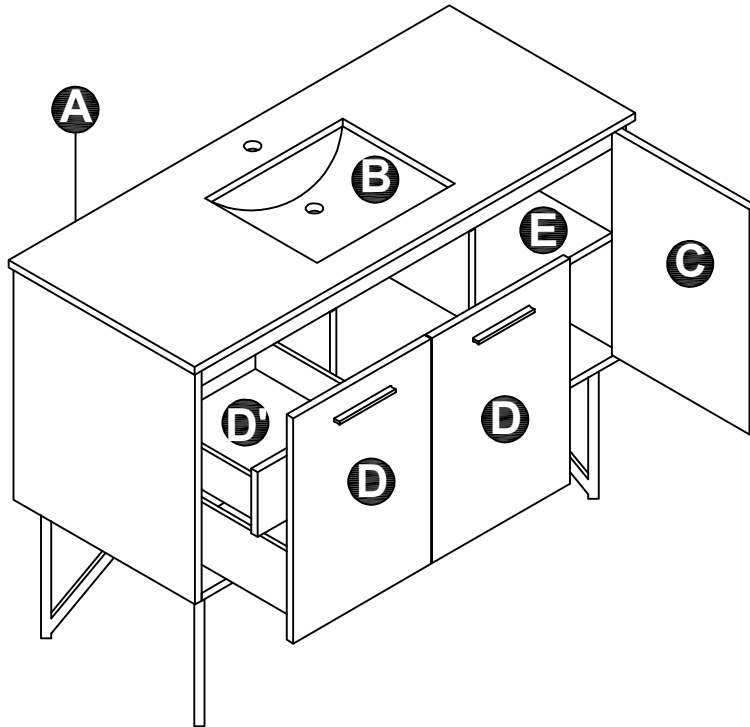

LEXORA®

HOME DECOR & HOME FURNISHINGS

LLC48SKSOS000

DIMENSIONS

PART LIST

PART	DESCRIPTIONS	QUANTITY
A	Countertop	1
B	Basin	1
C	Door	1
D	Drawer	2
D'	Drawer	1
E	Adjustable Shelf	1
F	Handle	3
G	Hingle	2
H	Drawer glides	3

PART	DESCRIPTIONS	QUANTITY
I	Legs support	4
K	Hardware support	4
L	Allen Key	1
M	Plastic Plug	4
N	Screw	4
O	Shelf Holder	4

INSTALLATION

A

B

C

D

INSTALLATION

E