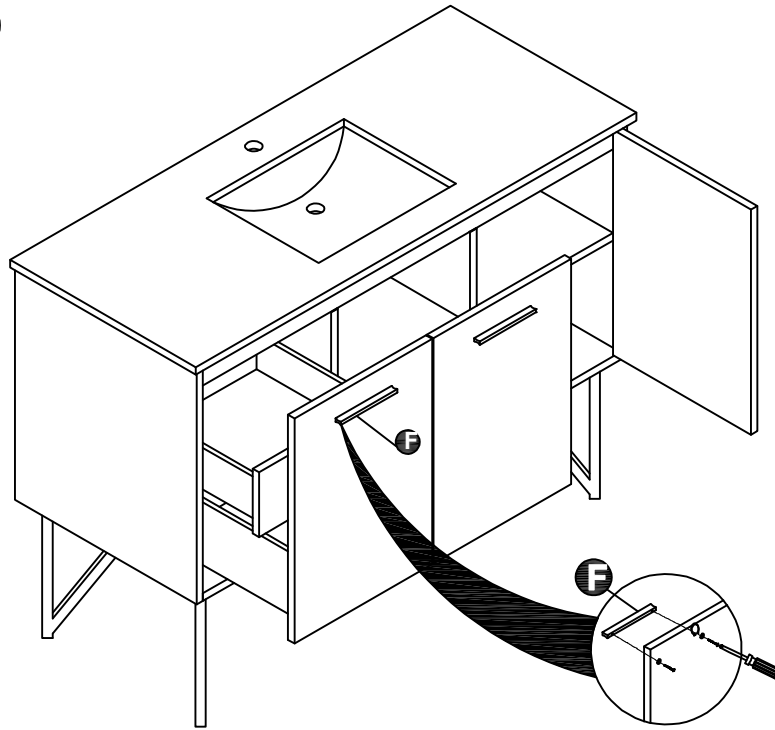

DRAWER

A

REMOVE

1

2