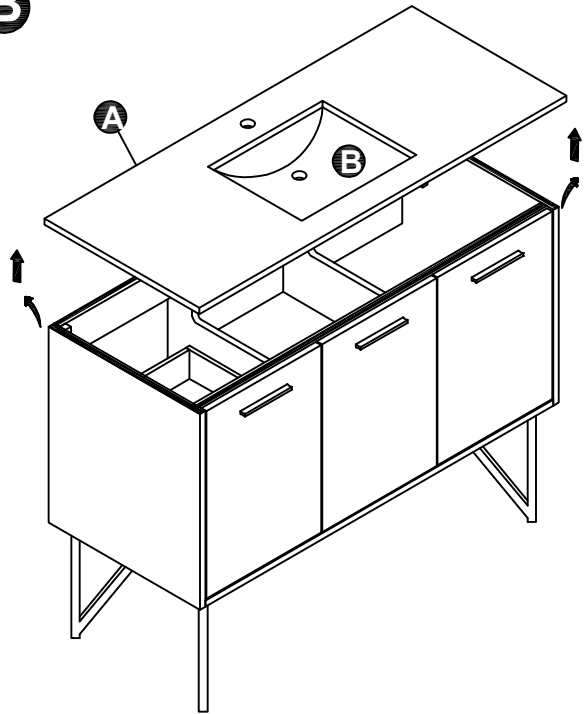

LEXORA®

HOME DECOR & HOME FURNISHINGS

LLC48SKSOS000

DIMENSIONS

PART LIST

PART	DESCRIPTIONS	QUANTITY
A	Countertop	1
B	Basin	1
C	Door	1
D	Drawer	2
D'	Drawer	1
E	Adjustable Shelf	1
F	Handle	3
G	Hingle	2
H	Drawer glides	3

PART	DESCRIPTIONS	QUANTITY
I	Legs support	4
K	Hardware support	4
L	Allen Key	1
M	Plastic Plug	4
N	Screw	4
O	Shelf Holder	4

INSTALLATION

A

B

C

D

INSTALLATION

E