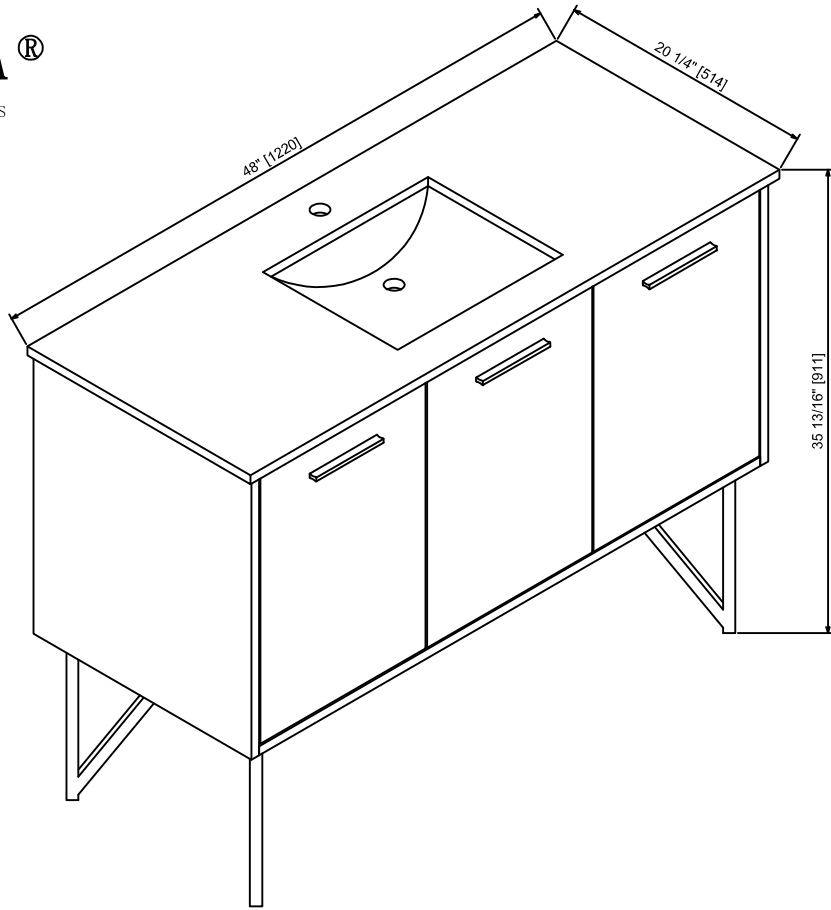

LEXORA®

HOME DECOR & HOME FURNISHINGS

LLC48SKSOS000

DIMENSIONS

PART LIST

PART	DESCRIPTIONS	QUANTITY
A	Countertop	1
B	Basin	1
C	Door	1
D	Drawer	2
D'	Drawer	1
E	Adjustable Shelf	1
F	Handle	3
G	Hingle	2
H	Drawer glides	3

PART	DESCRIPTIONS	QUANTITY
I	Legs support	4
K	Hardware support	4
L	Allen Key	1
M	Plastic Plug	4
N	Screw	4
O	Shelf Holder	4

INSTALLATION

A

B

C

D

INSTALLATION

E