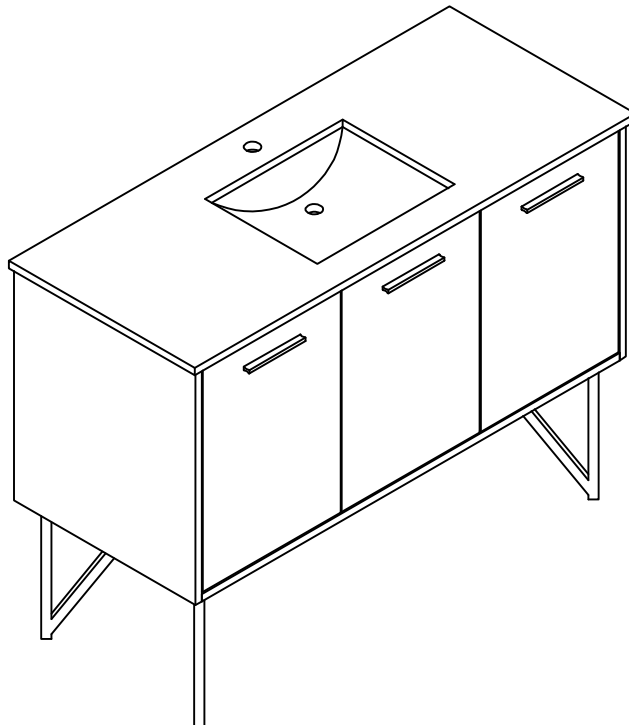

LEXORA®

HOME DECOR & HOME FURNISHINGS

LLC48SKSOS000

DIMENSIONS

PART LIST

PART	DESCRIPTIONS	QUANTITY
A	Countertop	1
B	Basin	1
C	Door	1
D	Drawer	2
D'	Drawer	1
E	Adjustable Shelf	1
F	Handle	3
G	Hingle	2
H	Drawer glides	3

PART	DESCRIPTIONS	QUANTITY
I	Legs support	4
K	Hardware support	4
L	Allen Key	1
M	Plastic Plug	4
N	Screw	4
O	Shelf Holder	4

INSTALLATION

A

B

C

D

INSTALLATION

E