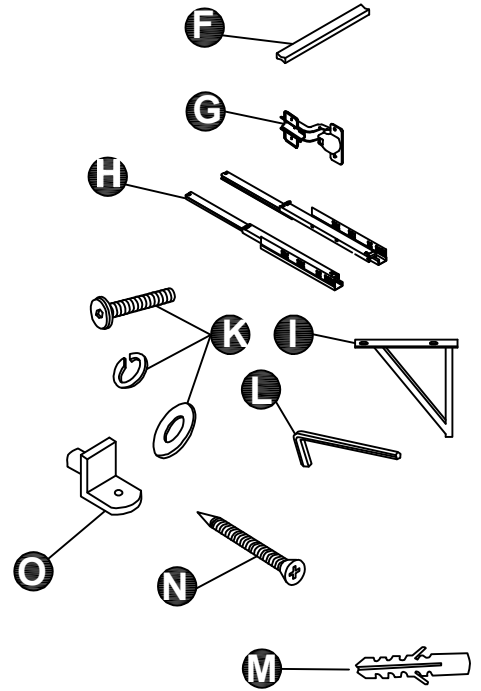

LEXORA®

HOME DECOR & HOME FURNISHINGS

LLC48SKSOS000

DIMENSIONS

PART LIST

PART	DESCRIPTIONS	QUANTITY
A	Countertop	1
B	Basin	1
C	Door	1
D	Drawer	2
D'	Drawer	1
E	Adjustable Shelf	1
F	Handle	3
G	Hingle	2
H	Drawer glides	3

PART	DESCRIPTIONS	QUANTITY
I	Legs support	4
K	Hardware support	4
L	Allen Key	1
M	Plastic Plug	4
N	Screw	4
O	Shelf Holder	4

INSTALLATION

A

B

C

D

INSTALLATION

E

24!

DRAWER

A

REMOVE

1

2

3

4