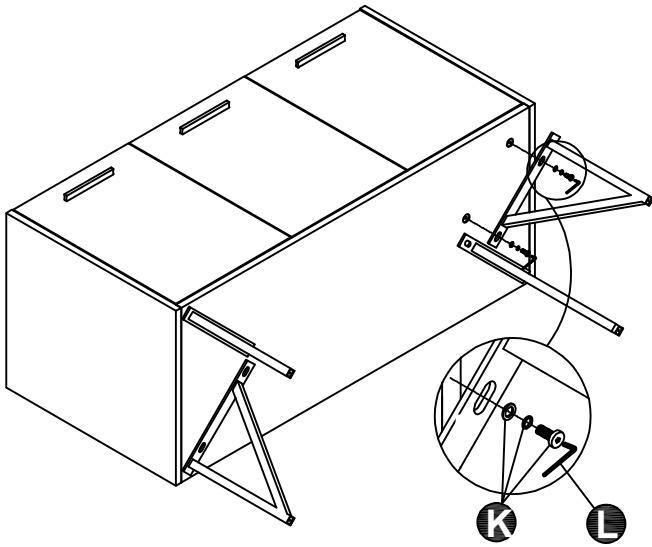

## DIMENSIONS

# PART LIST

PART	DESCRIPTIONS	QUANTITY
A	Countertop	1
B	Basin	1
C	Door	1
D	Drawer	2
D'	Drawer	1
E	Adjustable Shelf	1
F	Handle	3
G	Hingle	2
H	Drawer glides	3

PART	DESCRIPTIONS	QUANTITY
I	Legs support	4
K	Hardware support	4
L	Allen Key	1
M	Plastic Plug	4
N	Screw	4
O	Shelf Holder	4

# INSTALLATION

**A**   **B**

**C**

**D**