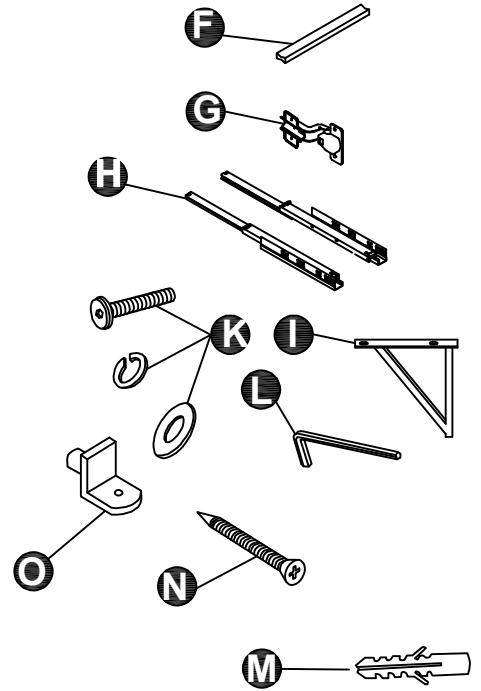

## PART LIST

**A**

**B**

## TOOLS REQUIRED (NOT INCLUDED)

## DIMENSIONS

# PART LIST

PART	DESCRIPTIONS	QUANTITY
A	Countertop	1
B	Basin	1
C	Door	1
D	Drawer	2
D'	Drawer	1
E	Adjustable Shelf	1
F	Handle	3
G	Hingle	2
H	Drawer glides	3

PART	DESCRIPTIONS	QUANTITY
I	Legs support	4
K	Hardware support	4
L	Allen Key	1
M	Plastic Plug	4
N	Screw	4
O	Shelf Holder	4