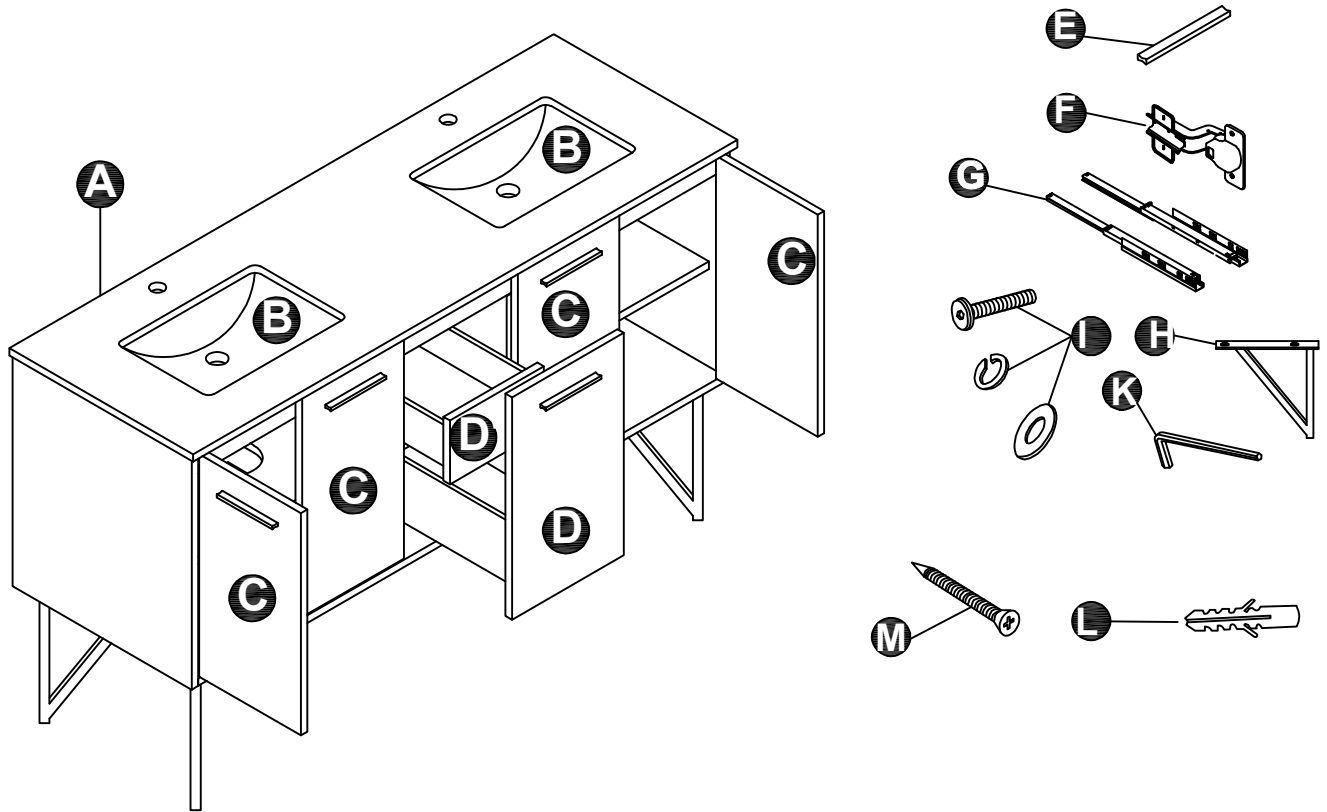

LEXORA®

HOME DECOR & HOME FURNISHINGS

LLC7024FRM

PART	DESCRIPTIONS	QUANTITY
A	Mirror	1
B	Cleat Wood	2
	HARDWARE	
C	Crew	8
D	Plastic Plug	8

PART LIST

A

B

TOOLS REQUIRED (NOT INCLUDED)

INSTALLATION

A

B

LEXORA®

HOME DECOR & HOME FURNISHINGS

LLC72DKSOS000

DIMENSIONS

PART LIST

PART	DESCRIPTIONS	QUANTITY
A	Countertop	1
B	Basin	2
C	Door (Left + Right)	4
D	Drawer	1
D'	Drawer	1
E	Handle	5
F	Hingle	8

PART	DESCRIPTIONS	QUANTITY
G	Drawer glides	2
H	Legs support	4
I	Hardware support	4
K	Allen Key	1
L	Plastic Plug	4
M	Screw	4