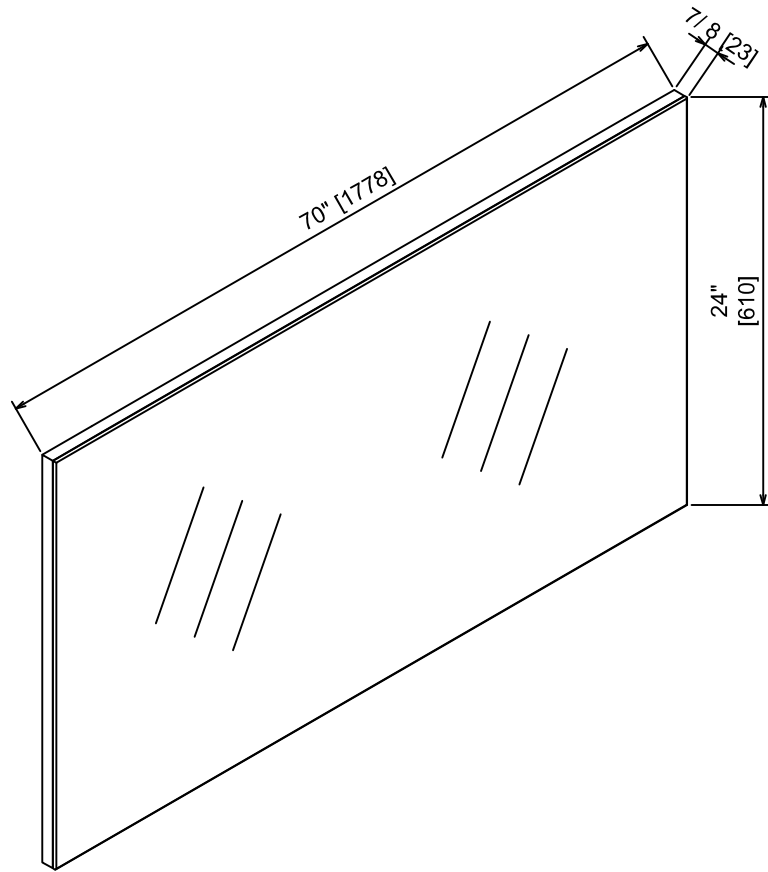

LEXORA®

HOME DECOR & HOME FURNISHINGS

LLC7024FRM

PART	DESCRIPTIONS	QUANTITY
A	Mirror	1
B	Cleat Wood	2
	HARDWARE	
C	Crew	8
D	Plastic Plug	8

PART LIST

A

B

TOOLS REQUIRED (NOT INCLUDED)

INSTALLATION

A

B

LEXORA®

HOME DECOR & HOME FURNISHINGS

LLC72DKSOS000

DIMENSIONS

PART LIST

PART	DESCRIPTIONS	QUANTITY
A	Countertop	1
B	Basin	2
C	Door (Left + Right)	4
D	Drawer	1
D'	Drawer	1
E	Handle	5
F	Hingle	8

PART	DESCRIPTIONS	QUANTITY
G	Drawer glides	2
H	Legs support	4
I	Hardware support	4
K	Allen Key	1
L	Plastic Plug	4
M	Screw	4