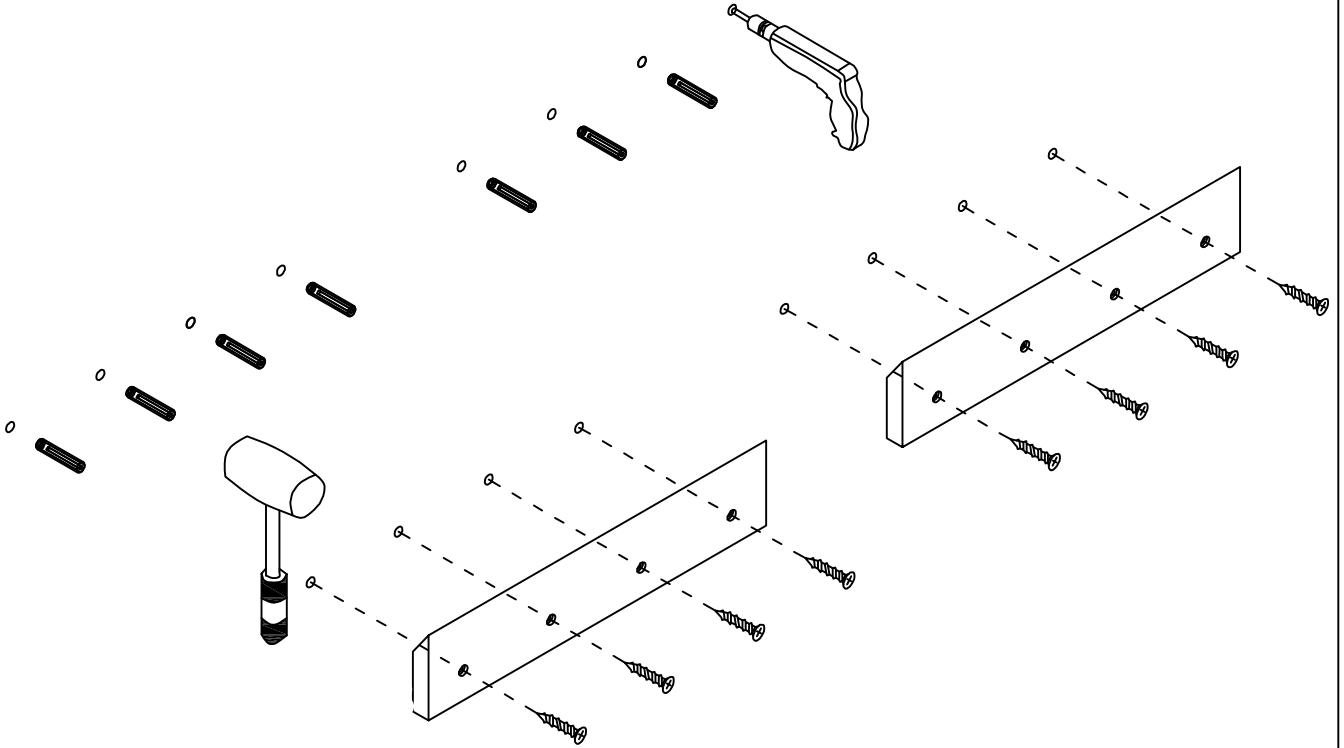

LEXORA®

HOME DECOR & HOME FURNISHINGS

LLC7024FRM

PART	DESCRIPTIONS	QUANTITY
A	Mirror	1
B	Cleat Wood	2
	HARDWARE	
C	Crew	8
D	Plastic Plug	8

PART LIST

A

B

TOOLS REQUIRED (NOT INCLUDED)

INSTALLATION

A

B

LEXORA®

HOME DECOR & HOME FURNISHINGS

LLC72DKSOS000

DIMENSIONS

PART LIST

PART	DESCRIPTIONS	QUANTITY
A	Countertop	1
B	Basin	2
C	Door (Left + Right)	4
D	Drawer	1
D'	Drawer	1
E	Handle	5
F	Hingle	8

PART	DESCRIPTIONS	QUANTITY
G	Drawer glides	2
H	Legs support	4
I	Hardware support	4
K	Allen Key	1
L	Plastic Plug	4
M	Screw	4

DRAWER

A

REMOVE

INSTALL