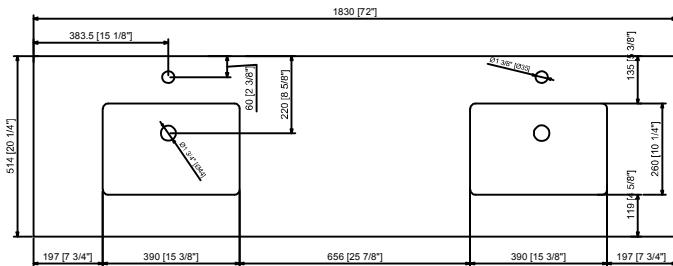

INSTALLATION

A

B

LEXORA®

HOME DECOR & HOME FURNISHINGS

LLC72DKSOS000

DIMENSIONS

PART LIST

PART	DESCRIPTIONS	QUANTITY
A	Countertop	1
B	Basin	2
C	Door (Left + Right)	4
D	Drawer	1
D'	Drawer	1
E	Handle	5
F	Hingle	8

PART	DESCRIPTIONS	QUANTITY
G	Drawer glides	2
H	Legs support	4
I	Hardware support	4
K	Allen Key	1
L	Plastic Plug	4
M	Screw	4