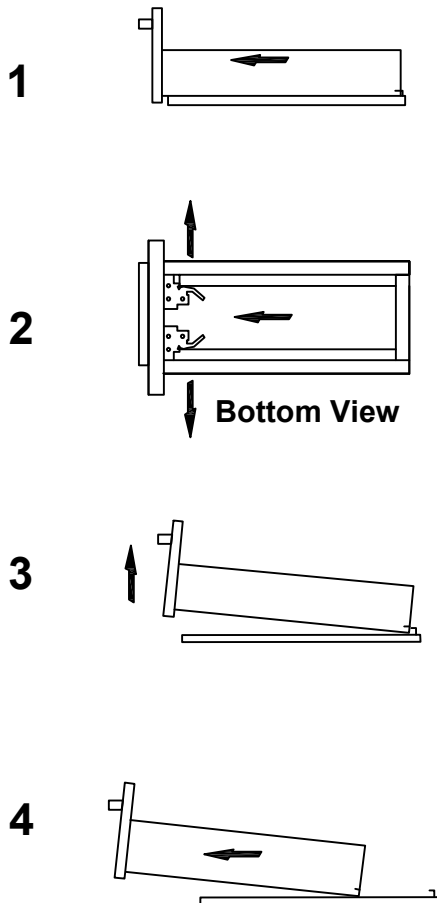

LEXORA®

HOME DECOR & HOME FURNISHINGS

LLC7024FRM

PART	DESCRIPTIONS	QUANTITY
A	Mirror	1
B	Cleat Wood	2
	HARDWARE	
C	Crew	8
D	Plastic Plug	8

PART LIST

A

B

TOOLS REQUIRED (NOT INCLUDED)

PART	DESCRIPTIONS	QUANTITY
A	Countertop	1
B	Basin	2
C	Door (Left + Right)	4
D	Drawer	1
D'	Drawer	1
E	Handle	5
F	Hingle	8

PART	DESCRIPTIONS	QUANTITY
G	Drawer glides	2
H	Legs support	4
I	Hardware support	4
K	Allen Key	1
L	Plastic Plug	4
M	Screw	4

TOOLS REQUIRED (NOT INCLUDED)

INSTALLATION

A **B**

C

D

INSTALLATION

E

24!

DRAWER

A

REMOVE

INSTALL