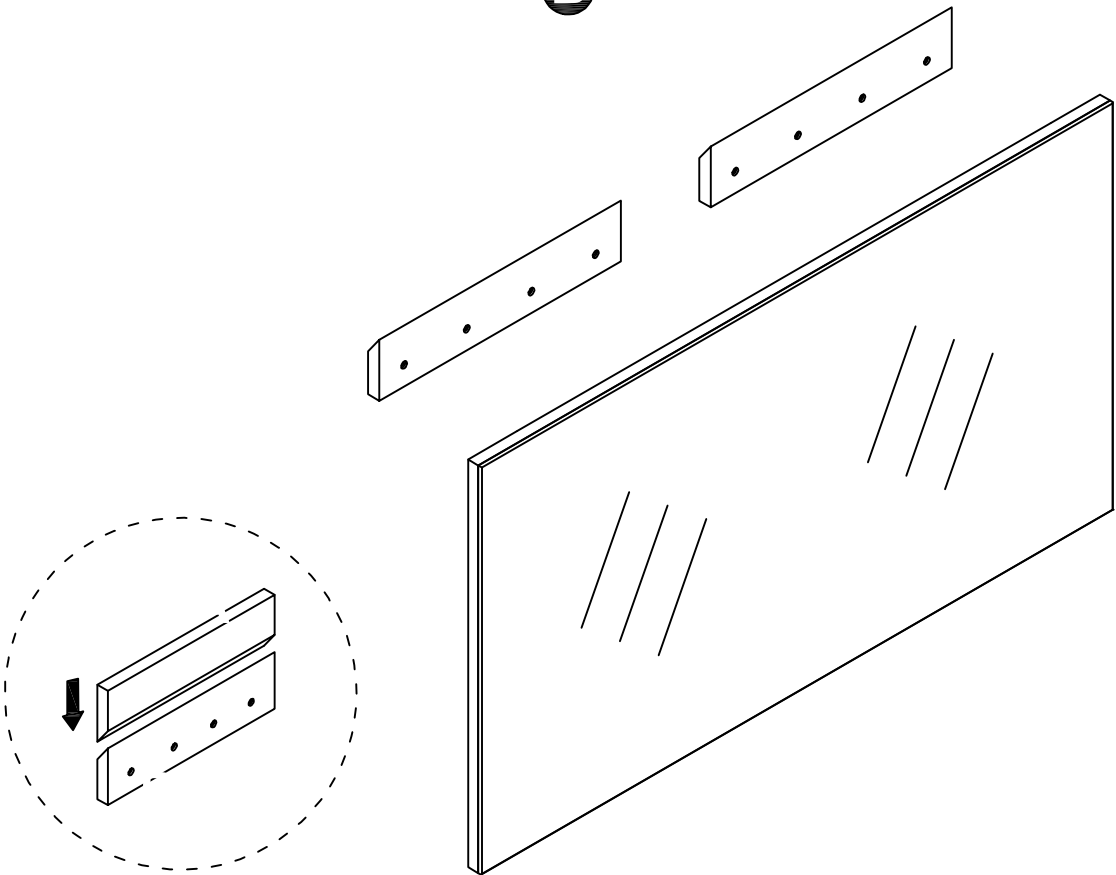

LEXORA®

HOME DECOR & HOME FURNISHINGS

LLC7024FRM

PART	DESCRIPTIONS	QUANTITY
A	Mirror	1
B	Cleat Wood	2
	HARDWARE	
C	Crew	8
D	Plastic Plug	8

PART LIST

A

B

TOOLS REQUIRED (NOT INCLUDED)

INSTALLATION

A

B

LEXORA®

HOME DECOR & HOME FURNISHINGS

LLC72DKSOS000

DIMENSIONS

PART LIST

PART	DESCRIPTIONS	QUANTITY
A	Countertop	1
B	Basin	2
C	Door (Left + Right)	4
D	Drawer	1
D'	Drawer	1
E	Handle	5
F	Hingle	8

PART	DESCRIPTIONS	QUANTITY
G	Drawer glides	2
H	Legs support	4
I	Hardware support	4
K	Allen Key	1
L	Plastic Plug	4
M	Screw	4