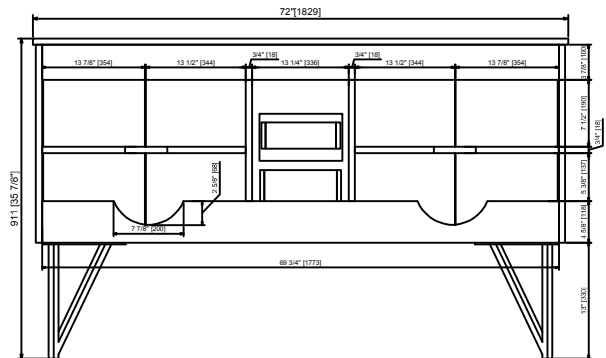

INSTALLATION

A

B

LEXORA®

HOME DECOR & HOME FURNISHINGS

LLC72DKSOS000

DIMENSIONS

PART LIST

PART	DESCRIPTIONS	QUANTITY
A	Countertop	1
B	Basin	2
C	Door (Left + Right)	4
D	Drawer	1
D'	Drawer	1
E	Handle	5
F	Hingle	8

PART	DESCRIPTIONS	QUANTITY
G	Drawer glides	2
H	Legs support	4
I	Hardware support	4
K	Allen Key	1
L	Plastic Plug	4
M	Screw	4