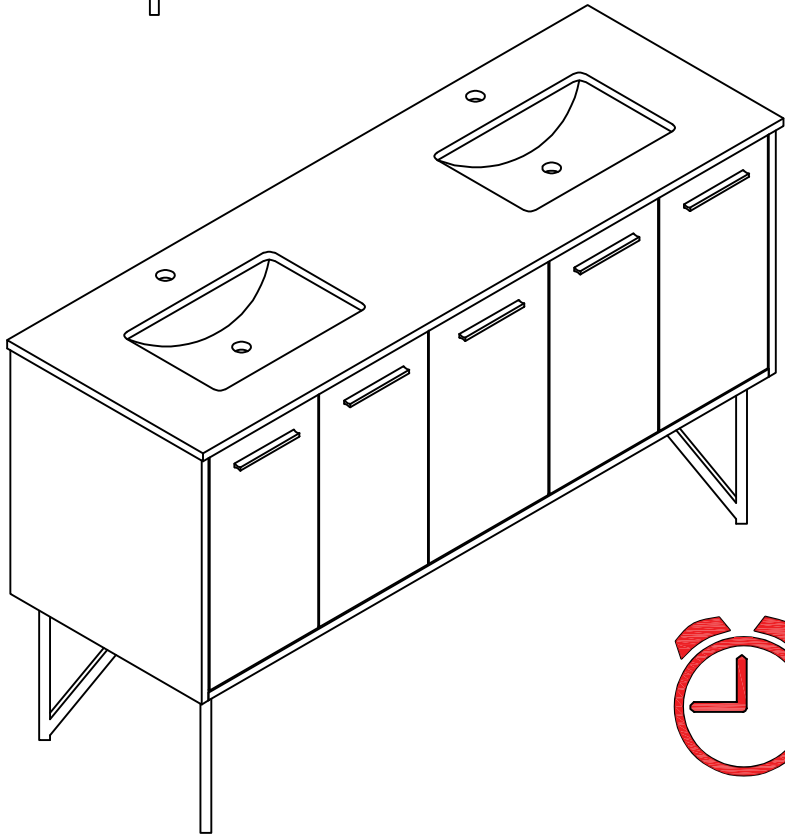

INSTALLATION

E

24!