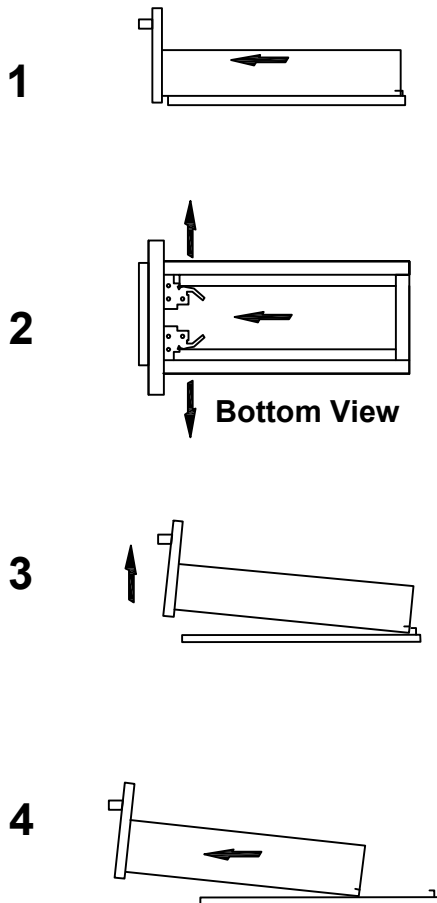

DRAWER

A

REMOVE

INSTALL