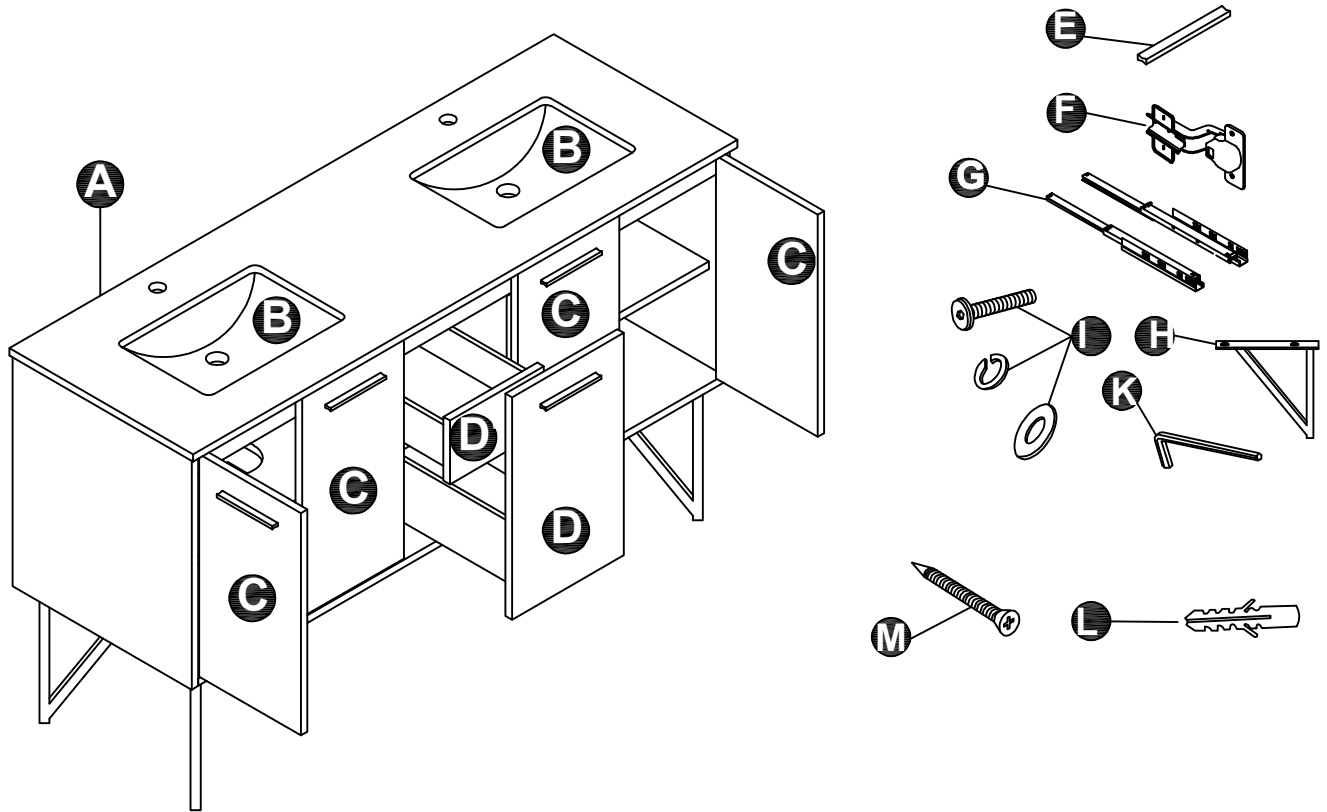

## DIMENSIONS

## PART LIST

PART	DESCRIPTIONS	QUANTITY
A	Countertop	1
B	Basin	2
C	Door (Left + Right)	4
D	Drawer	1
D'	Drawer	1
E	Handle	5
F	Hingle	8

PART	DESCRIPTIONS	QUANTITY
G	Drawer glides	2
H	Legs support	4
I	Hardware support	4
K	Allen Key	1
L	Plastic Plug	4
M	Screw	4