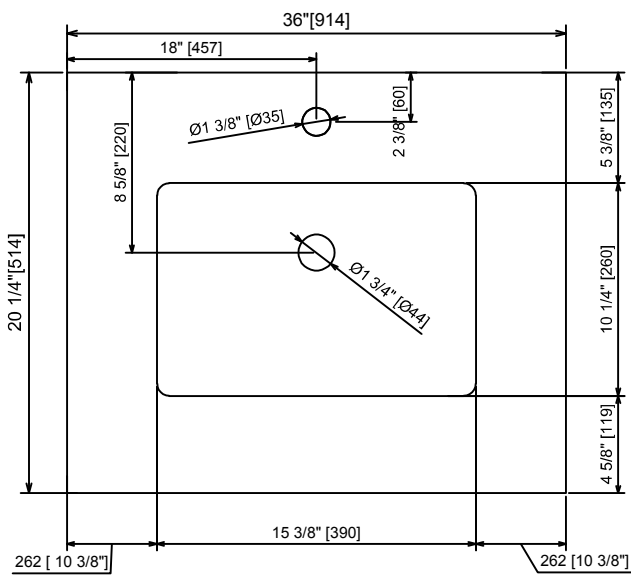

## DIMENSIONS

## PART LIST

PART	DESCRIPTIONS	QUANTITY
A	Countertop	1
B	Basin	1
C	Door Left	1
D	Door Right	1
E	Drawer	1

PART	DESCRIPTIONS	QUANTITY
F	Handle	2
G	Handle	1
H	Hingle	4
I	Drawer glides	1