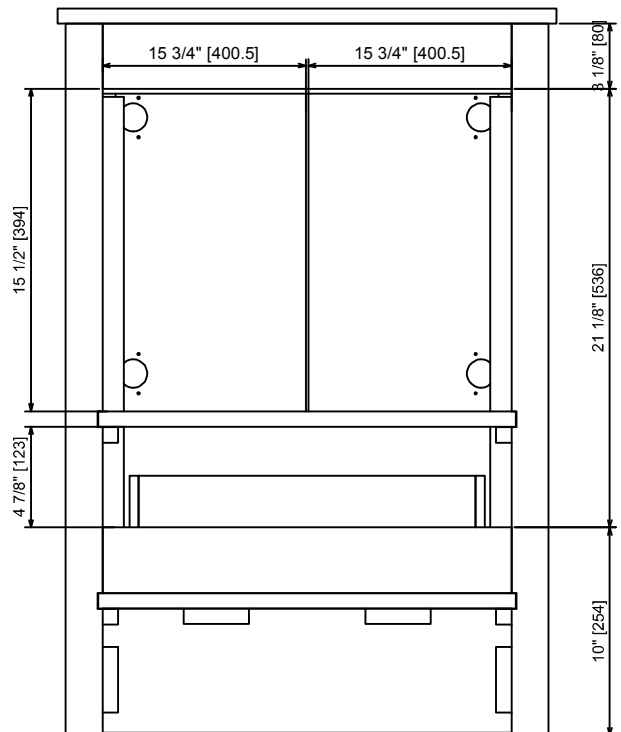

## DIMENSIONS

## PART LIST

PART	DESCRIPTIONS	QUANTITY
A	Countertop	1
B	Basin	1
C	Door Left	1
D	Door Right	1
E	Drawer	1

PART	DESCRIPTIONS	QUANTITY
F	Handle	2
G	Handle	1
H	Hingle	4
I	Drawer glides	1