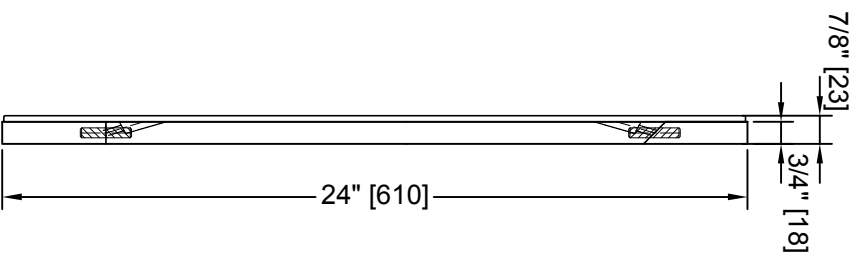

LEXORA®

HOME DECOR & HOME FURNISHINGS

LLC2824FRM

LEXORA®

HOME DECOR & HOME FURNISHINGS

LLC2824FRM

PART	DESCRIPTIONS	QUANTITY
A	Mirror	1
B	Cleat Wood	1
	HARDWARE	
C	Crew	3
D	Plastic Plug	3

LEXORA®

HOME DECOR & HOME FURNISHINGS

LLF36SKSOS000

DIMENSIONS

PART LIST

PART	DESCRIPTIONS	QUANTITY
A	Countertop	1
B	Basin	1
C	Door Left	1
D	Door Right	1
E	Drawer	1

PART	DESCRIPTIONS	QUANTITY
F	Handle	2
G	Handle	1
H	Hingle	4
I	Drawer glides	1