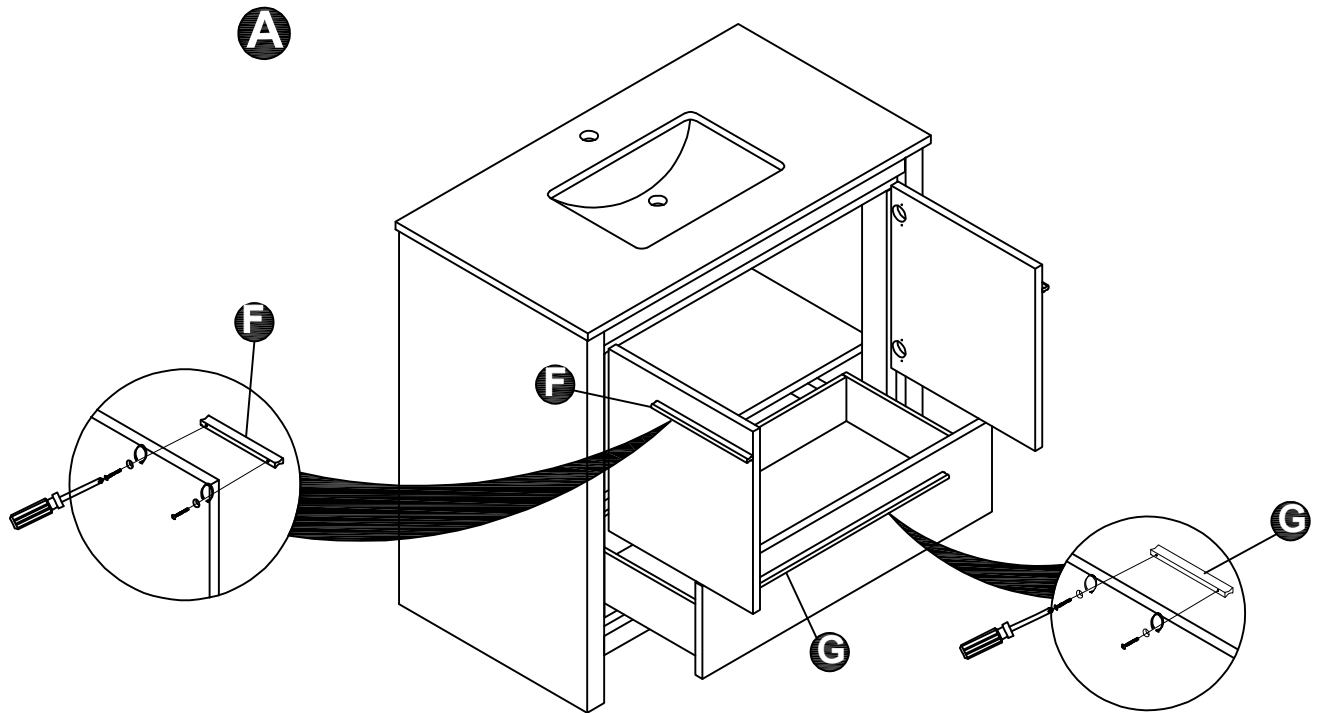

HOME DECOR & HOME FURNISHINGS

LLF36SKSOS000

DIMENSIONS

PART LIST

PART	DESCRIPTIONS	QUANTITY
A	Countertop	1
B	Basin	1
C	Door Left	1
D	Door Right	1
E	Drawer	1

PART	DESCRIPTIONS	QUANTITY
F	Handle	2
G	Handle	1
H	Hingle	4
I	Drawer glides	1

TOOLS REQUIRED (NOT INCLUDED)

INSTALLATION

A

B

C

24!

DRAWER

REMOVE