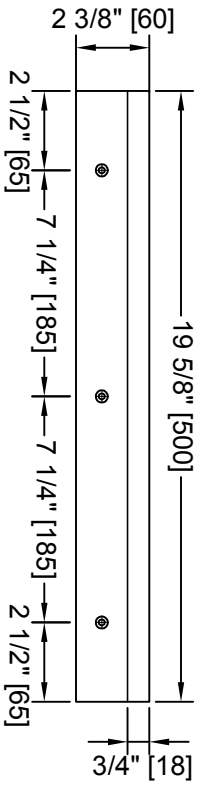

LEXORA®

HOME DECOR & HOME FURNISHINGS

LLC2824FRM

LEXORA®

HOME DECOR & HOME FURNISHINGS

LLC2824FRM

PART	DESCRIPTIONS	QUANTITY
A	Mirror	1
B	Cleat Wood	1
	HARDWARE	
C	Crew	3
D	Plastic Plug	3

LEXORA®

HOME DECOR & HOME FURNISHINGS

LLF36SKSOS000

DIMENSIONS

PART LIST

PART	DESCRIPTIONS	QUANTITY
A	Countertop	1
B	Basin	1
C	Door Left	1
D	Door Right	1
E	Drawer	1

PART	DESCRIPTIONS	QUANTITY
F	Handle	2
G	Handle	1
H	Hingle	4
I	Drawer glides	1