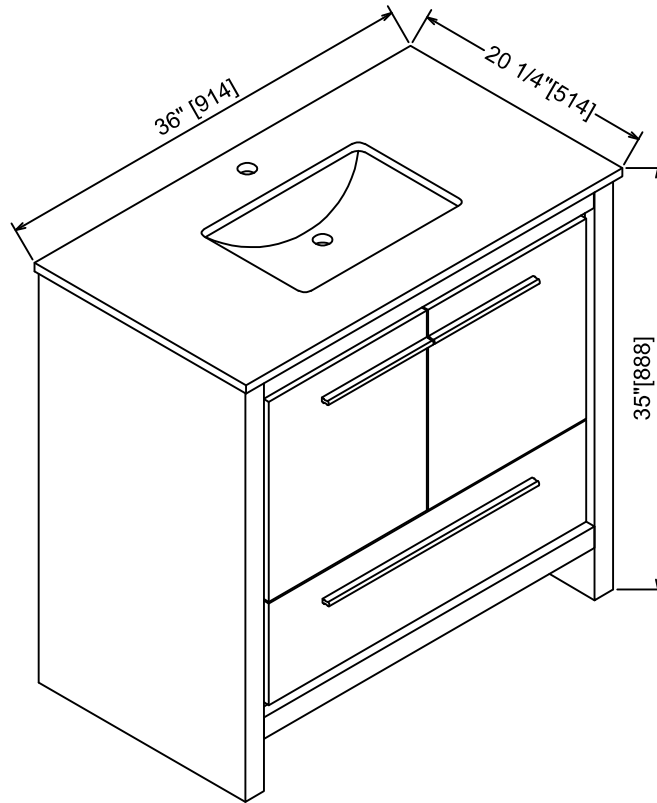

LEXORA®

HOME DECOR & HOME FURNISHINGS

LLC2824FRM

LEXORA®

HOME DECOR & HOME FURNISHINGS

LLC2824FRM

PART	DESCRIPTIONS	QUANTITY
A	Mirror	1
B	Cleat Wood	1
	HARDWARE	
C	Crew	3
D	Plastic Plug	3

LEXORA®

HOME DECOR & HOME FURNISHINGS

LLF36SKSOS000

DIMENSIONS

PART LIST

PART	DESCRIPTIONS	QUANTITY
A	Countertop	1
B	Basin	1
C	Door Left	1
D	Door Right	1
E	Drawer	1

PART	DESCRIPTIONS	QUANTITY
F	Handle	2
G	Handle	1
H	Hingle	4
I	Drawer glides	1