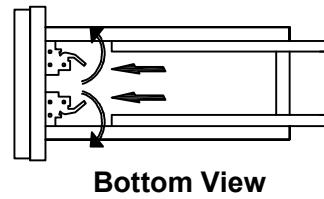

HOME DECOR & HOME FURNISHINGS

LLF36SKSOS000

DIMENSIONS

PART LIST

PART	DESCRIPTIONS	QUANTITY
A	Countertop	1
B	Basin	1
C	Door Left	1
D	Door Right	1
E	Drawer	1

PART	DESCRIPTIONS	QUANTITY
F	Handle	2
G	Handle	1
H	Hingle	4
I	Drawer glides	1

1

2

3

4

INSTALL

1

2

3