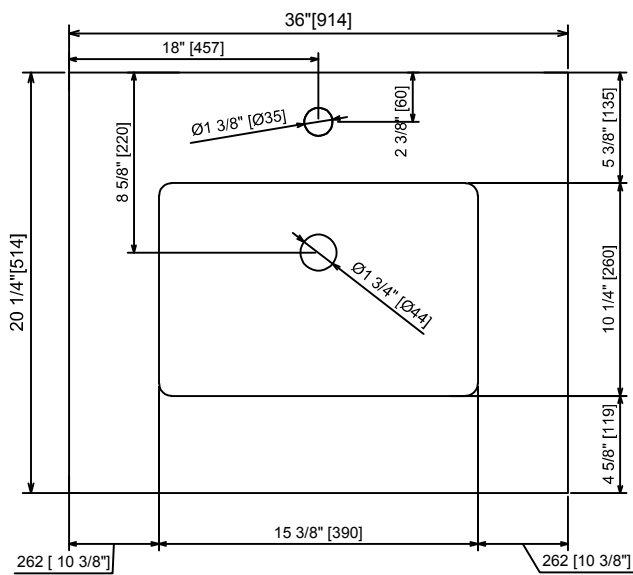

LEXORA®

HOME DECOR & HOME FURNISHINGS

LLC2824FRM

LEXORA®

HOME DECOR & HOME FURNISHINGS

LLC2824FRM

PART	DESCRIPTIONS	QUANTITY
A	Mirror	1
B	Cleat Wood	1
	HARDWARE	
C	Crew	3
D	Plastic Plug	3

LEXORA®

HOME DECOR & HOME FURNISHINGS

LLF36SKSOS000

DIMENSIONS

PART LIST

PART	DESCRIPTIONS	QUANTITY
A	Countertop	1
B	Basin	1
C	Door Left	1
D	Door Right	1
E	Drawer	1

PART	DESCRIPTIONS	QUANTITY
F	Handle	2
G	Handle	1
H	Hingle	4
I	Drawer glides	1