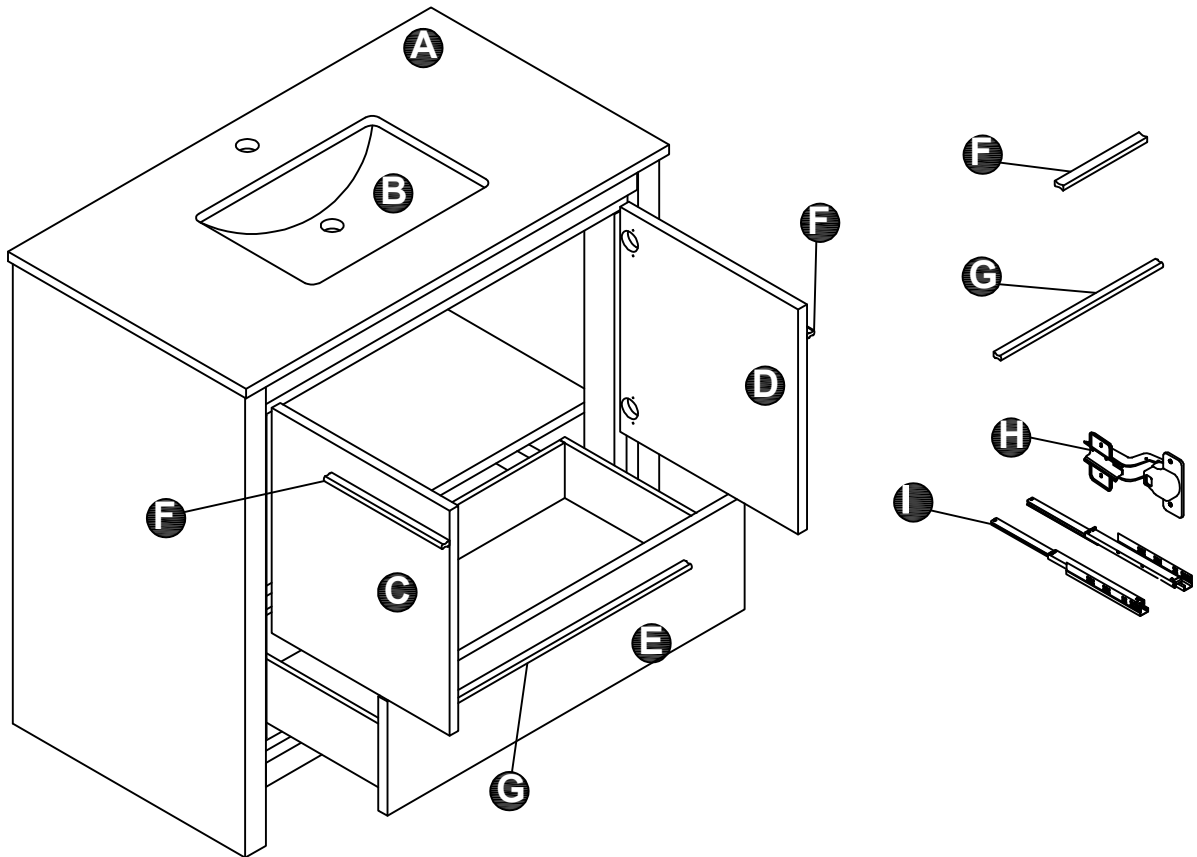

LEXORA®

HOME DECOR & HOME FURNISHINGS

LLC2824FRM

LEXORA®

HOME DECOR & HOME FURNISHINGS

LLC2824FRM

PART	DESCRIPTIONS	QUANTITY
A	Mirror	1
B	Cleat Wood	1
	HARDWARE	
C	Crew	3
D	Plastic Plug	3

LEXORA®

HOME DECOR & HOME FURNISHINGS

LLF36SKSOS000

DIMENSIONS

PART LIST

PART	DESCRIPTIONS	QUANTITY
A	Countertop	1
B	Basin	1
C	Door Left	1
D	Door Right	1
E	Drawer	1

PART	DESCRIPTIONS	QUANTITY
F	Handle	2
G	Handle	1
H	Hingle	4
I	Drawer glides	1