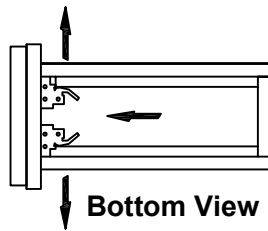

HOME DECOR & HOME FURNISHINGS

LLF36SKSOS000

DIMENSIONS

PART LIST

PART	DESCRIPTIONS	QUANTITY
A	Countertop	1
B	Basin	1
C	Door Left	1
D	Door Right	1
E	Drawer	1

PART	DESCRIPTIONS	QUANTITY
F	Handle	2
G	Handle	1
H	Hingle	4
I	Drawer glides	1

1

2

3

4

INSTALL

1

2

3