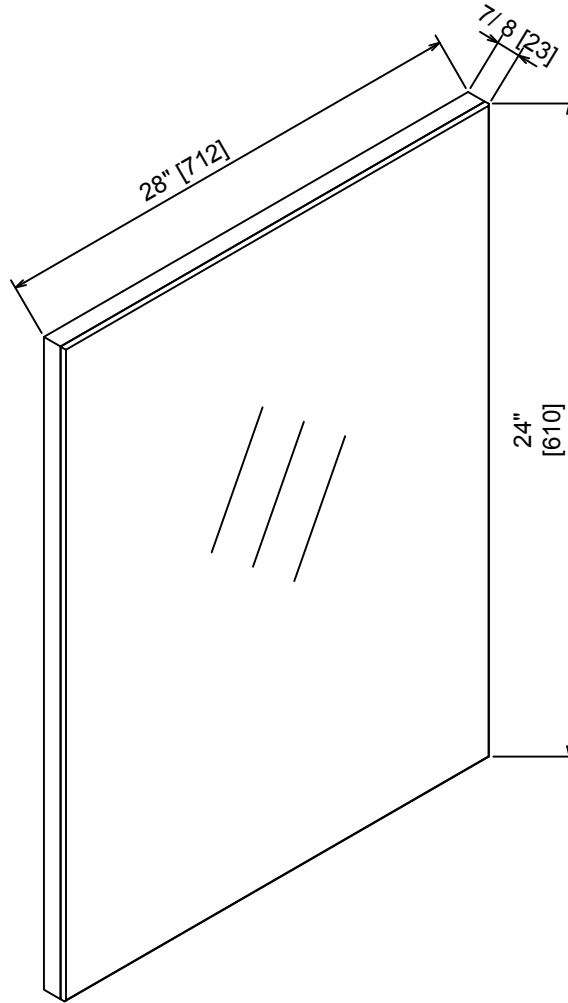

LEXORA®

HOME DECOR & HOME FURNISHINGS

LLC2824FRM

LEXORA®

HOME DECOR & HOME FURNISHINGS

LLC2824FRM

PART	DESCRIPTIONS	QUANTITY
A	Mirror	1
B	Cleat Wood	1
	HARDWARE	
C	Crew	3
D	Plastic Plug	3

LEXORA®

HOME DECOR & HOME FURNISHINGS

LLF36SKSOS000

DIMENSIONS

PART LIST

PART	DESCRIPTIONS	QUANTITY
A	Countertop	1
B	Basin	1
C	Door Left	1
D	Door Right	1
E	Drawer	1

PART	DESCRIPTIONS	QUANTITY
F	Handle	2
G	Handle	1
H	Hingle	4
I	Drawer glides	1