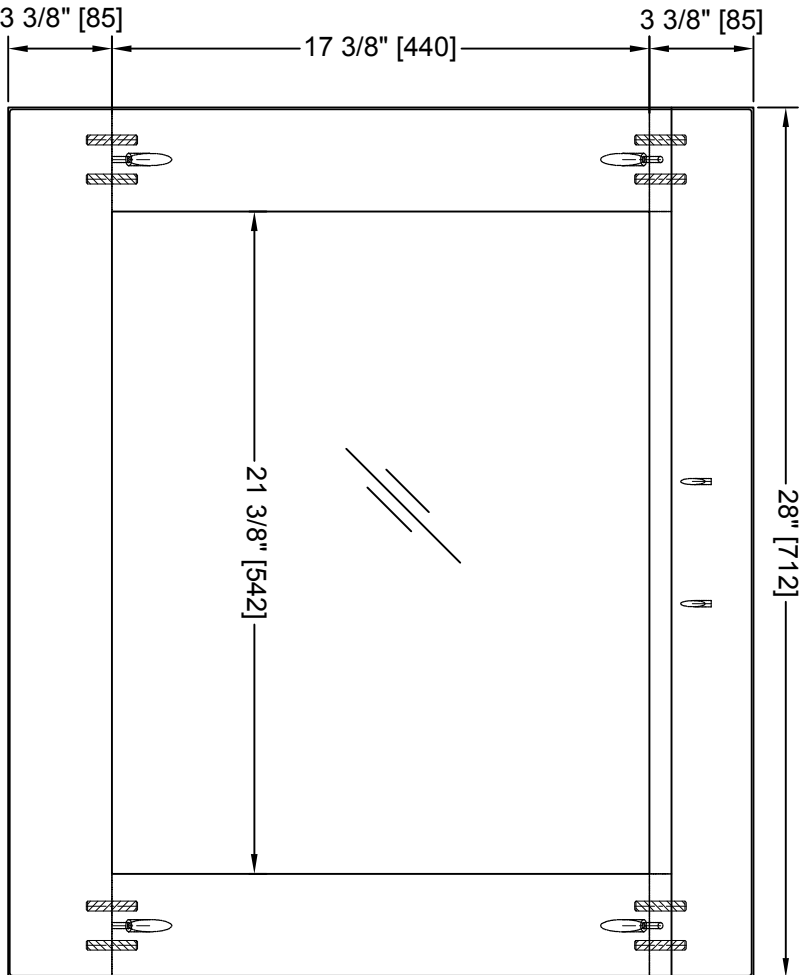

LEXORA®

HOME DECOR & HOME FURNISHINGS

LLC2824FRM

LEXORA®

HOME DECOR & HOME FURNISHINGS

LLC2824FRM

PART	DESCRIPTIONS	QUANTITY
A	Mirror	1
B	Cleat Wood	1
	HARDWARE	
C	Crew	3
D	Plastic Plug	3

LEXORA®

HOME DECOR & HOME FURNISHINGS

LLF36SKSOS000

DIMENSIONS

PART LIST

PART	DESCRIPTIONS	QUANTITY
A	Countertop	1
B	Basin	1
C	Door Left	1
D	Door Right	1
E	Drawer	1

PART	DESCRIPTIONS	QUANTITY
F	Handle	2
G	Handle	1
H	Hingle	4
I	Drawer glides	1