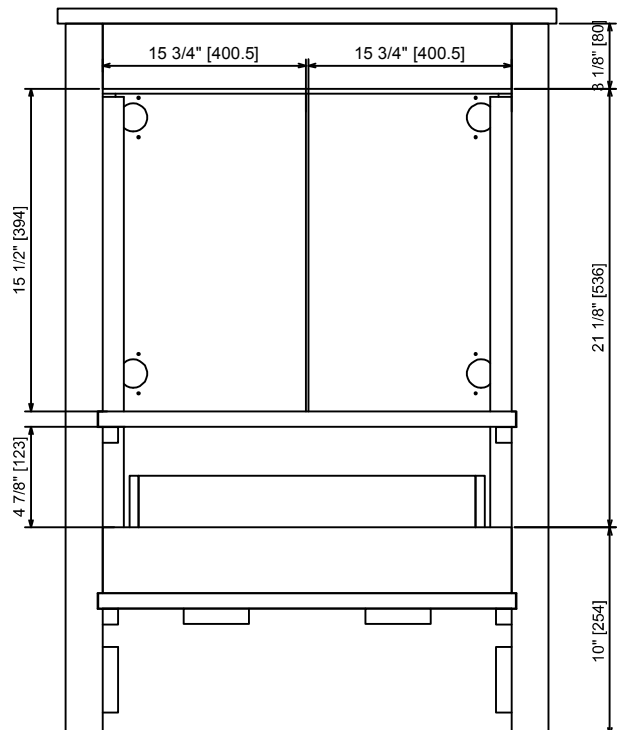

LEXORA®

HOME DECOR & HOME FURNISHINGS

LLC2824FRM

LEXORA®

HOME DECOR & HOME FURNISHINGS

LLC2824FRM

PART	DESCRIPTIONS	QUANTITY
A	Mirror	1
B	Cleat Wood	1
	HARDWARE	
C	Crew	3
D	Plastic Plug	3

LEXORA®

HOME DECOR & HOME FURNISHINGS

LLF36SKSOS000

DIMENSIONS

PART LIST

PART	DESCRIPTIONS	QUANTITY
A	Countertop	1
B	Basin	1
C	Door Left	1
D	Door Right	1
E	Drawer	1

PART	DESCRIPTIONS	QUANTITY
F	Handle	2
G	Handle	1
H	Hingle	4
I	Drawer glides	1