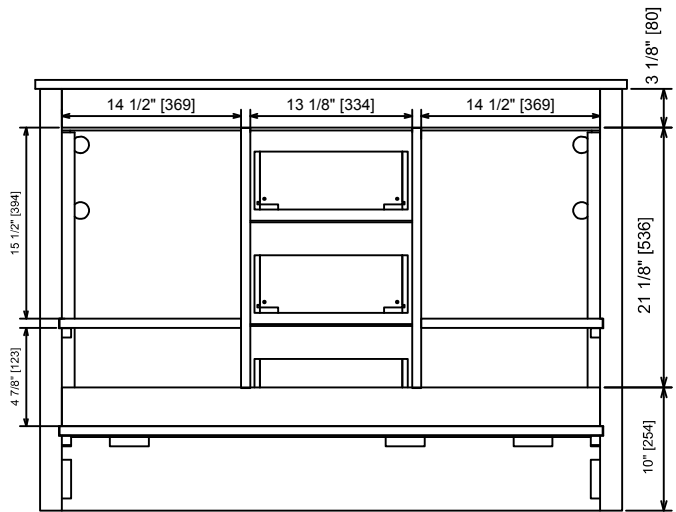

LEXORA[®]

HOME DECOR & HOME FURNISHINGS

LLF48SKSOS000

DIMENSIONS

PART LIST

PART	DESCRIPTIONS	QUANTITY
A	Countertop	1
B	Basin	2
C	Door Left	1
D	Door Right	1
E	Drawer	3

PART	DESCRIPTIONS	QUANTITY
F	Handle	2
G	Handle	1
H	Hingle	6
I	Drawer glides (Midd)	1
L	Drawer glides (Push)	2