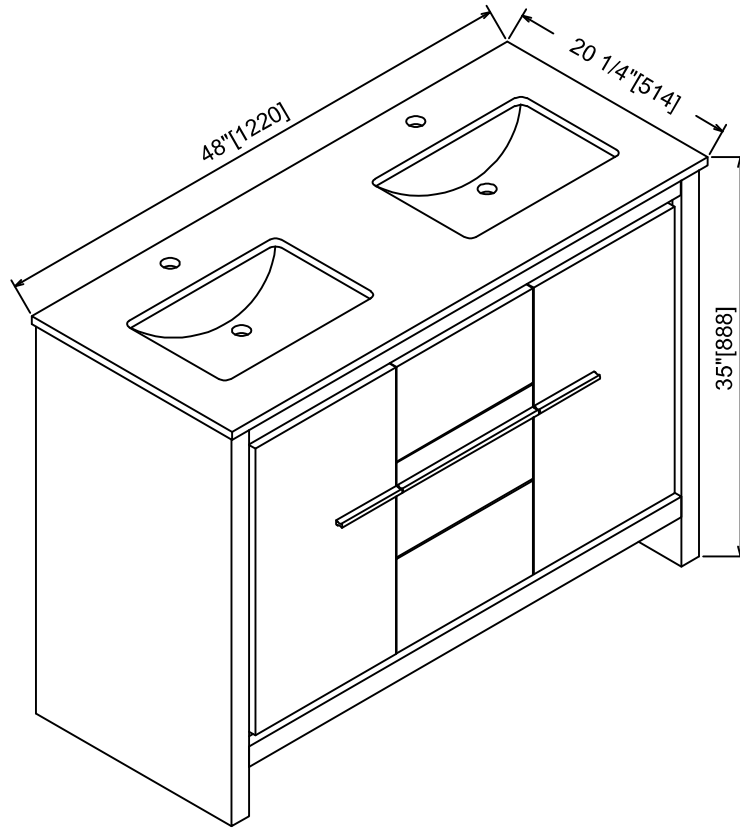

LEXORA[®]

HOME DECOR & HOME FURNISHINGS

LLF48SKSOS000

DIMENSIONS

PART LIST

PART	DESCRIPTIONS	QUANTITY
A	Countertop	1
B	Basin	2
C	Door Left	1
D	Door Right	1
E	Drawer	3

PART	DESCRIPTIONS	QUANTITY
F	Handle	2
G	Handle	1
H	Hingle	6
I	Drawer glides (Midd)	1
L	Drawer glides (Push)	2