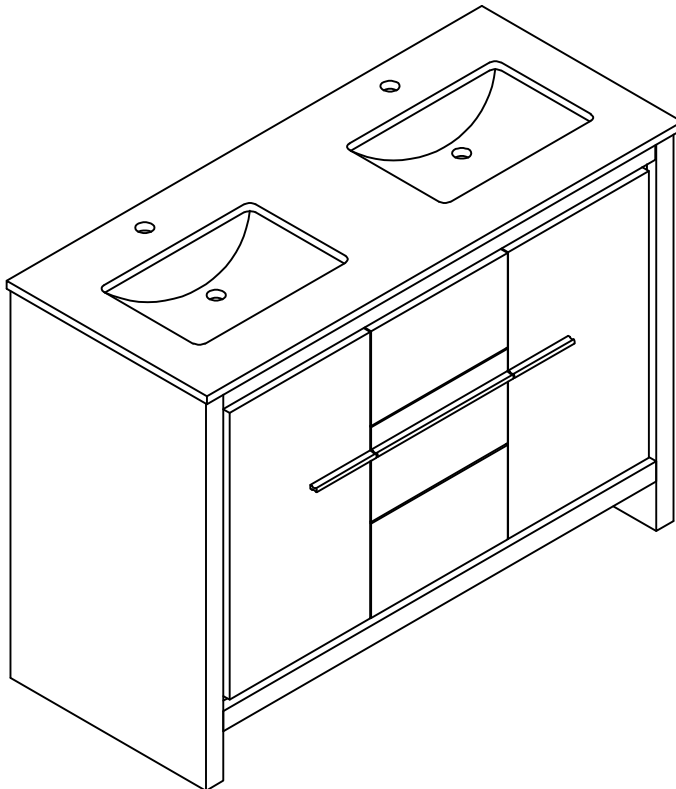

LEXORA[®]

HOME DECOR & HOME FURNISHINGS

LLF48SKSOS000

DIMENSIONS

PART LIST

PART	DESCRIPTIONS	QUANTITY
A	Countertop	1
B	Basin	2
C	Door Left	1
D	Door Right	1
E	Drawer	3

PART	DESCRIPTIONS	QUANTITY
F	Handle	2
G	Handle	1
H	Hingle	6
I	Drawer glides (Midd)	1
L	Drawer glides (Push)	2

TOOLS REQUIRED (NOT INCLUDED)

INSTALLATION

A **B**

C

24!

DRAWER

A

1 Push Open / Close Drawer