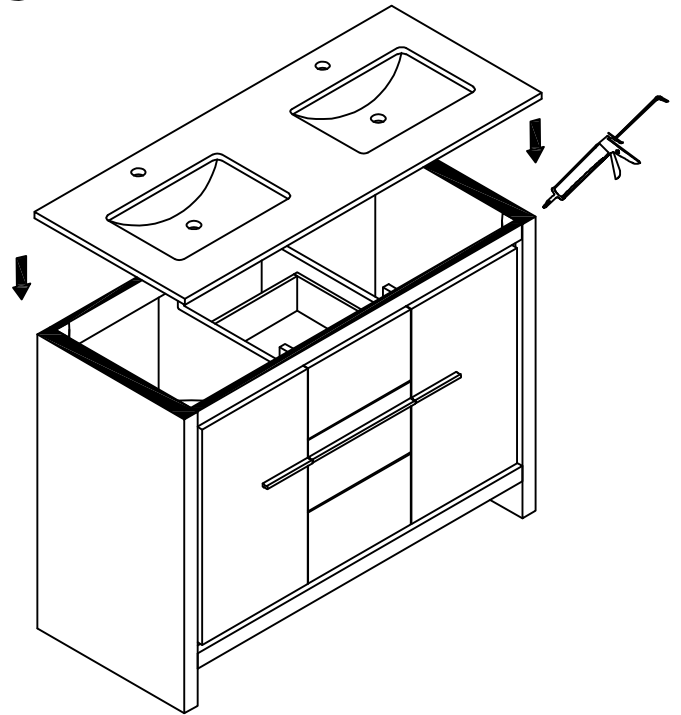

LEXORA[®]

HOME DECOR & HOME FURNISHINGS

LLF48SKSOS000

DIMENSIONS

PART LIST

PART	DESCRIPTIONS	QUANTITY
A	Countertop	1
B	Basin	2
C	Door Left	1
D	Door Right	1
E	Drawer	3

PART	DESCRIPTIONS	QUANTITY
F	Handle	2
G	Handle	1
H	Hingle	6
I	Drawer glides (Midd)	1
L	Drawer glides (Push)	2

TOOLS REQUIRED (NOT INCLUDED)

INSTALLATION

A **B**

C

24!

DRAWER

A

1 Push Open / Close Drawer