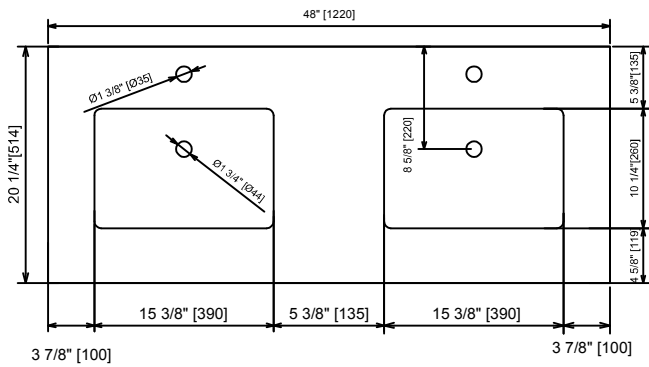

LEXORA[®]

HOME DECOR & HOME FURNISHINGS

LLF48SKSOS000

DIMENSIONS

PART LIST

PART	DESCRIPTIONS	QUANTITY
A	Countertop	1
B	Basin	2
C	Door Left	1
D	Door Right	1
E	Drawer	3

PART	DESCRIPTIONS	QUANTITY
F	Handle	2
G	Handle	1
H	Hingle	6
I	Drawer glides (Midd)	1
L	Drawer glides (Push)	2