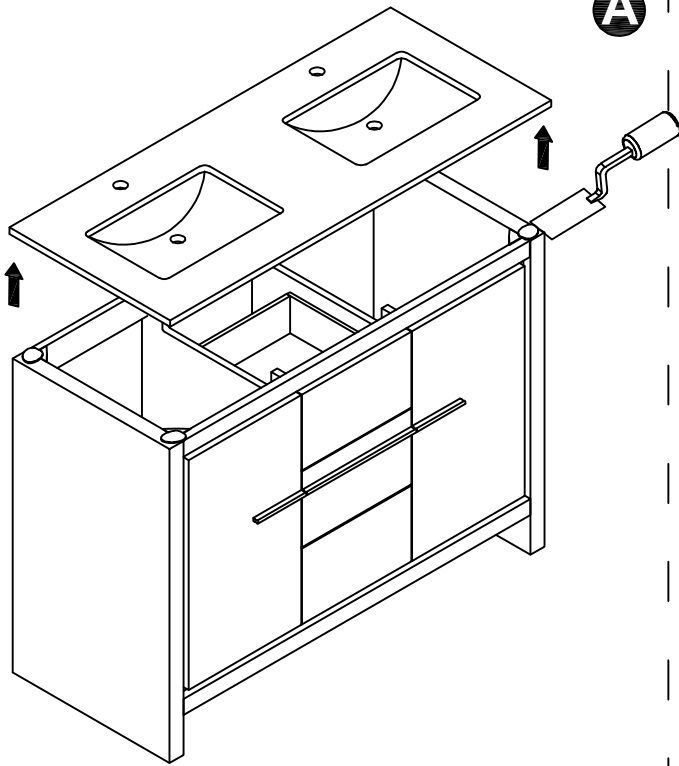

LEXORA[®]

HOME DECOR & HOME FURNISHINGS

LLF48SKSOS000

DIMENSIONS

PART LIST

PART	DESCRIPTIONS	QUANTITY
A	Countertop	1
B	Basin	2
C	Door Left	1
D	Door Right	1
E	Drawer	3

PART	DESCRIPTIONS	QUANTITY
F	Handle	2
G	Handle	1
H	Hingle	6
I	Drawer glides (Midd)	1
L	Drawer glides (Push)	2

TOOLS REQUIRED (NOT INCLUDED)

INSTALLATION

A **B**

C

24!

DRAWER

A

1 Push Open / Close Drawer