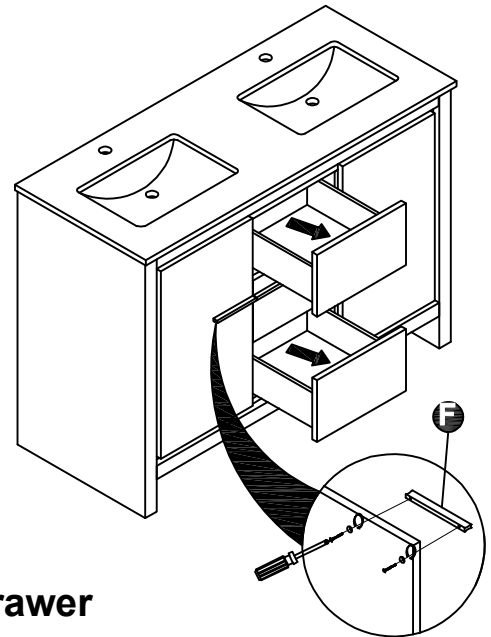

LEXORA[®]

HOME DECOR & HOME FURNISHINGS

LLF48SKSOS000

DIMENSIONS

PART LIST

PART	DESCRIPTIONS	QUANTITY
A	Countertop	1
B	Basin	2
C	Door Left	1
D	Door Right	1
E	Drawer	3

PART	DESCRIPTIONS	QUANTITY
F	Handle	2
G	Handle	1
H	Hingle	6
I	Drawer glides (Midd)	1
L	Drawer glides (Push)	2

TOOLS REQUIRED (NOT INCLUDED)

INSTALLATION

A **B**

C

24!

DRAWER

A

1 Push Open / Close Drawer