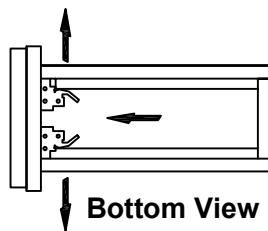

DRAWER

A

1 Push Open / Close Drawer

REMOVE

1

2

3

4

INSTALL

1

2

3

4