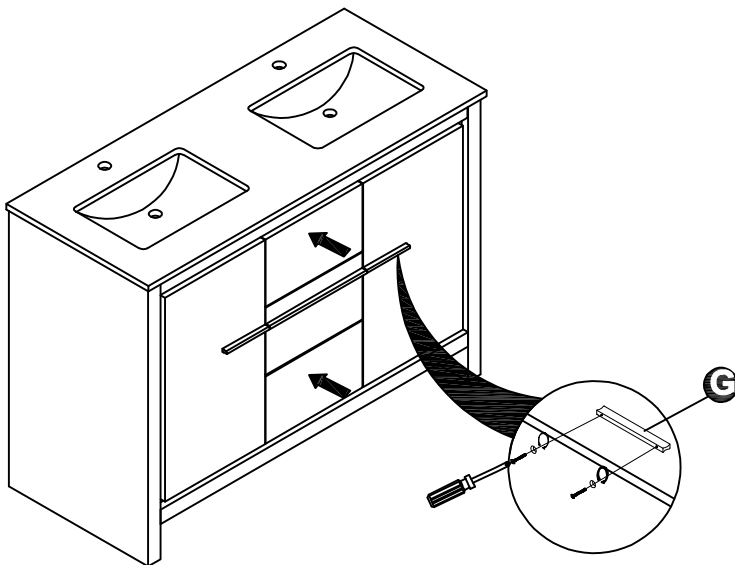

LEXORA[®]

HOME DECOR & HOME FURNISHINGS

LLF48SKSOS000

DIMENSIONS

PART LIST

PART	DESCRIPTIONS	QUANTITY
A	Countertop	1
B	Basin	2
C	Door Left	1
D	Door Right	1
E	Drawer	3

PART	DESCRIPTIONS	QUANTITY
F	Handle	2
G	Handle	1
H	Hingle	6
I	Drawer glides (Midd)	1
L	Drawer glides (Push)	2

TOOLS REQUIRED (NOT INCLUDED)

INSTALLATION

A **B**

C

24!

DRAWER

A

1 Push Open / Close Drawer