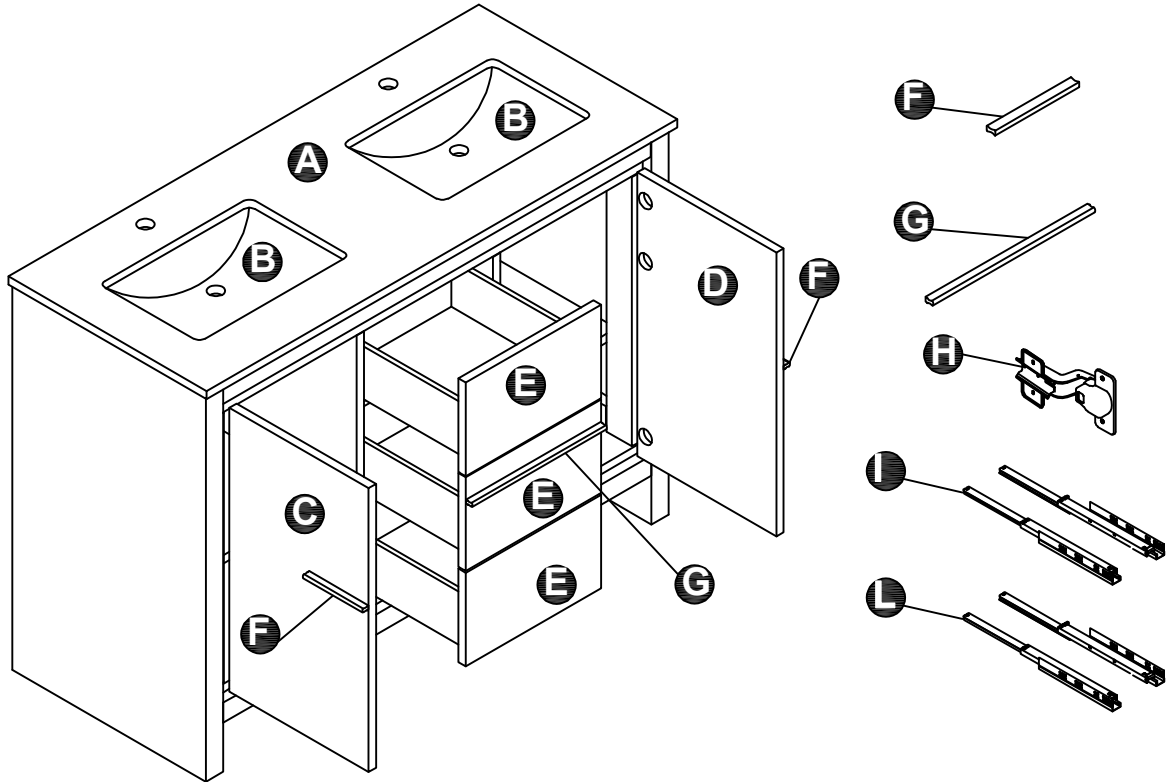

LEXORA[®]

HOME DECOR & HOME FURNISHINGS

LLF48SKSOS000

DIMENSIONS

PART LIST

PART	DESCRIPTIONS	QUANTITY
A	Countertop	1
B	Basin	2
C	Door Left	1
D	Door Right	1
E	Drawer	3

PART	DESCRIPTIONS	QUANTITY
F	Handle	2
G	Handle	1
H	Hingle	6
I	Drawer glides (Midd)	1
L	Drawer glides (Push)	2

TOOLS REQUIRED (NOT INCLUDED)

INSTALLATION

A **B**

C

24!

DRAWER

A

1 Push Open / Close Drawer