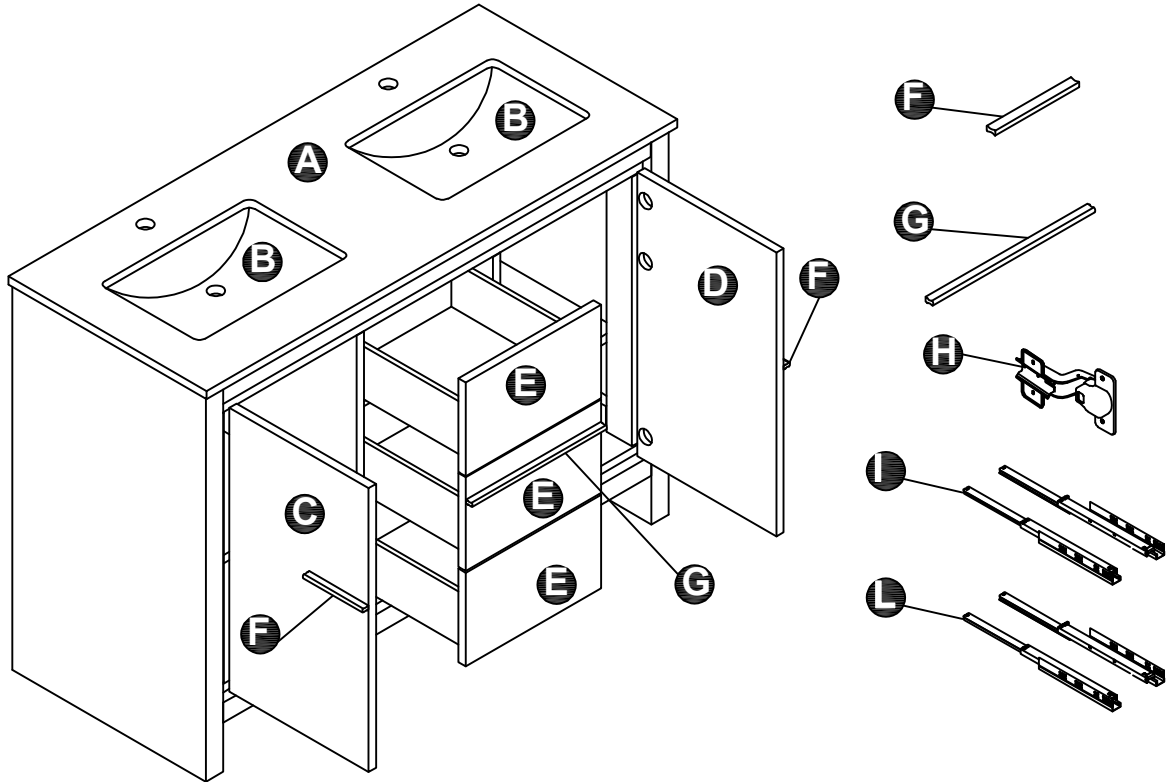

# INSTALLATION

**A**

**B**

## PART LIST

PART	DESCRIPTIONS	QUANTITY
A	Countertop	1
B	Basin	2
C	Door Left	1
D	Door Right	1
E	Drawer	3

PART	DESCRIPTIONS	QUANTITY
F	Handle	2
G	Handle	1
H	Hingle	6
I	Drawer glides ( Midd)	1
L	Drawer glides (Push)	2