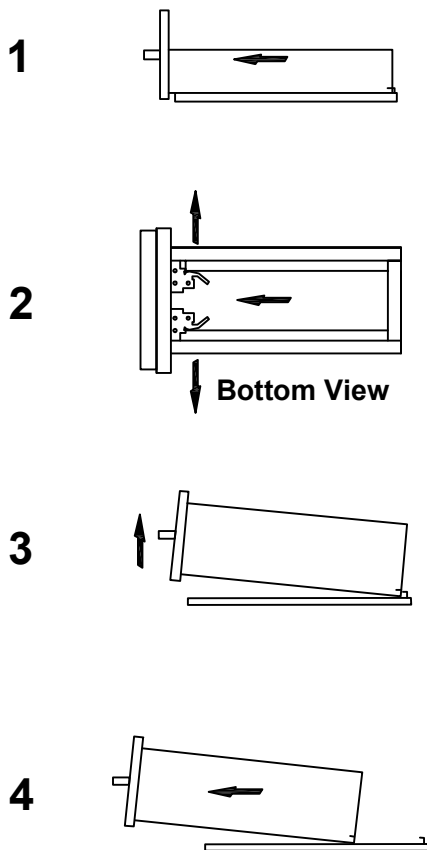

DRAWER

A

1 Push Open / Close Drawer

REMOVE

INSTALL