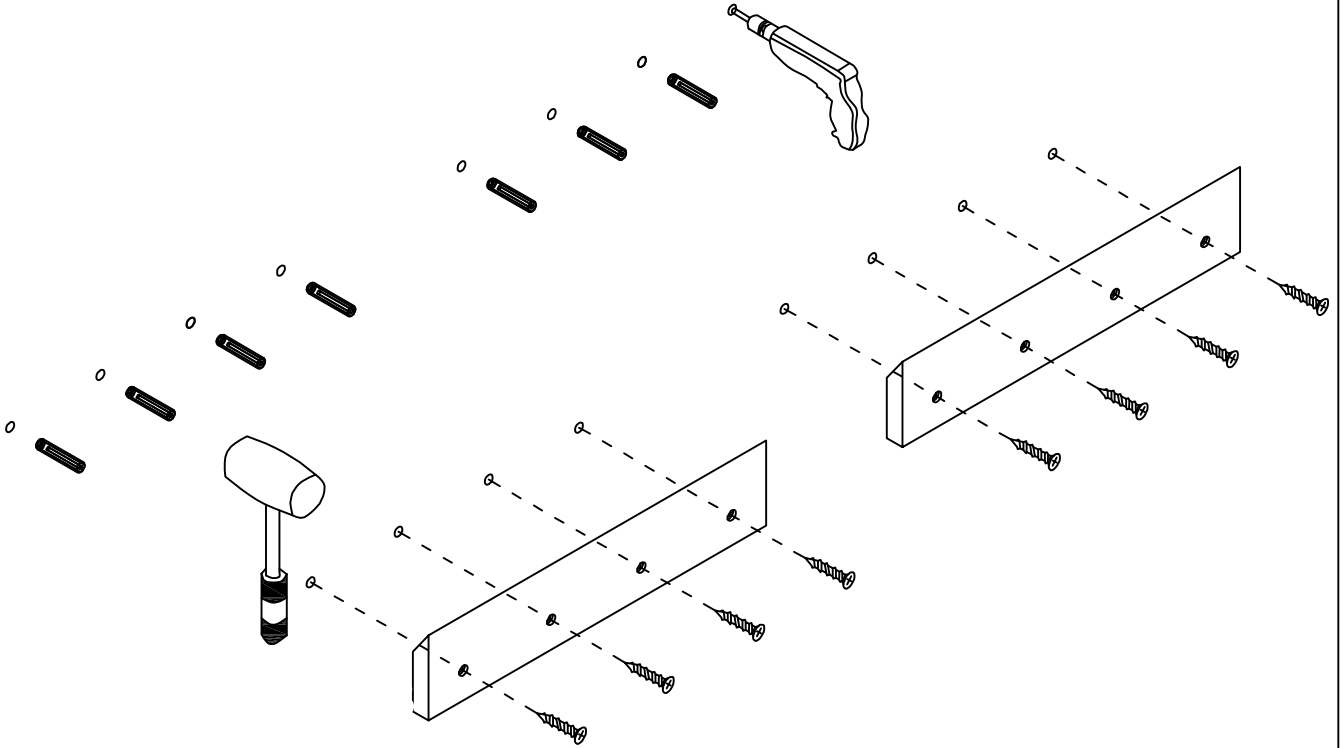

LEXORA®

HOME DECOR & HOME FURNISHINGS

LLC7024FRM

PART	DESCRIPTIONS	QUANTITY
A	Mirror	1
B	Cleat Wood	2
	HARDWARE	
C	Crew	8
D	Plastic Plug	8

PART LIST

A

B

TOOLS REQUIRED (NOT INCLUDED)

INSTALLATION

A

B

LEXORA®

HOME DECOR & HOME FURNISHINGS

LLF72DKSOD000

DIMENSIONS

PART LIST

PART	DESCRIPTIONS	QUANTITY
A	Countertop	1
B	Basin	2
C	Door Left	2
D	Door Right	2
E	Drawer	3

PART	DESCRIPTIONS	QUANTITY
F	Handle	4
G	Handle	1
H	Hingle	12
I	Drawer glides (Midd)	1
L	Drawer glides (Push)	2