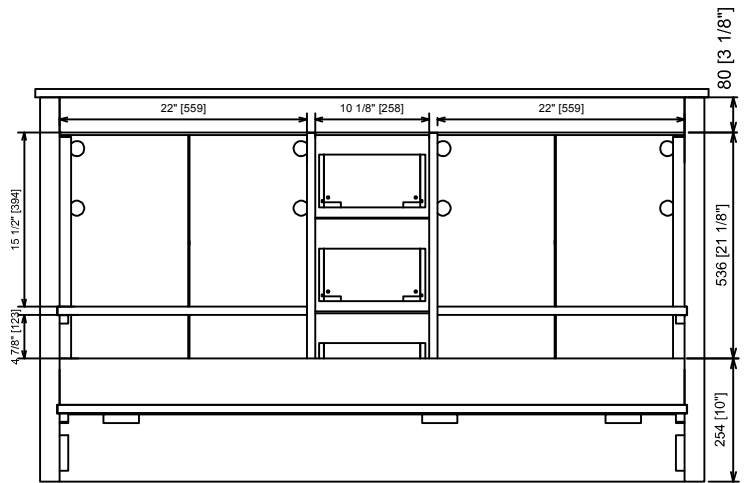

LEXORA®

HOME DECOR & HOME FURNISHINGS

LLC7024FRM

PART	DESCRIPTIONS	QUANTITY
A	Mirror	1
B	Cleat Wood	2
	HARDWARE	
C	Crew	8
D	Plastic Plug	8

PART LIST

A

B

TOOLS REQUIRED (NOT INCLUDED)

INSTALLATION

A

B

LEXORA®

HOME DECOR & HOME FURNISHINGS

LLF72DKSOD000

DIMENSIONS

PART LIST

PART	DESCRIPTIONS	QUANTITY
A	Countertop	1
B	Basin	2
C	Door Left	2
D	Door Right	2
E	Drawer	3

PART	DESCRIPTIONS	QUANTITY
F	Handle	4
G	Handle	1
H	Hingle	12
I	Drawer glides (Midd)	1
L	Drawer glides (Push)	2