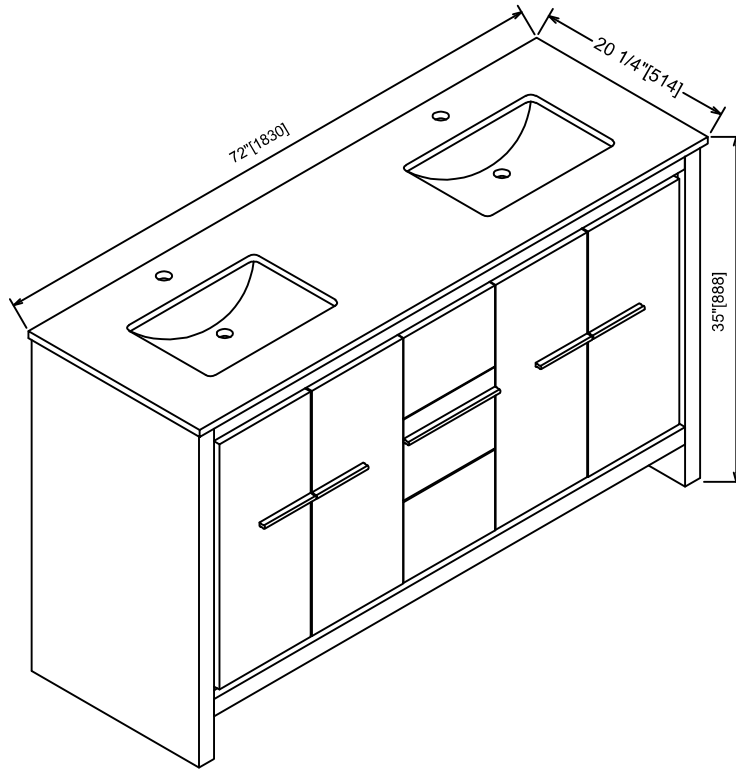

LEXORA®

HOME DECOR & HOME FURNISHINGS

LLC7024FRM

PART	DESCRIPTIONS	QUANTITY
A	Mirror	1
B	Cleat Wood	2
	HARDWARE	
C	Crew	8
D	Plastic Plug	8

PART LIST

A

B

TOOLS REQUIRED (NOT INCLUDED)

INSTALLATION

A

B

LEXORA®

HOME DECOR & HOME FURNISHINGS

LLF72DKSOD000

DIMENSIONS

PART LIST

PART	DESCRIPTIONS	QUANTITY
A	Countertop	1
B	Basin	2
C	Door Left	2
D	Door Right	2
E	Drawer	3

PART	DESCRIPTIONS	QUANTITY
F	Handle	4
G	Handle	1
H	Hingle	12
I	Drawer glides (Midd)	1
L	Drawer glides (Push)	2