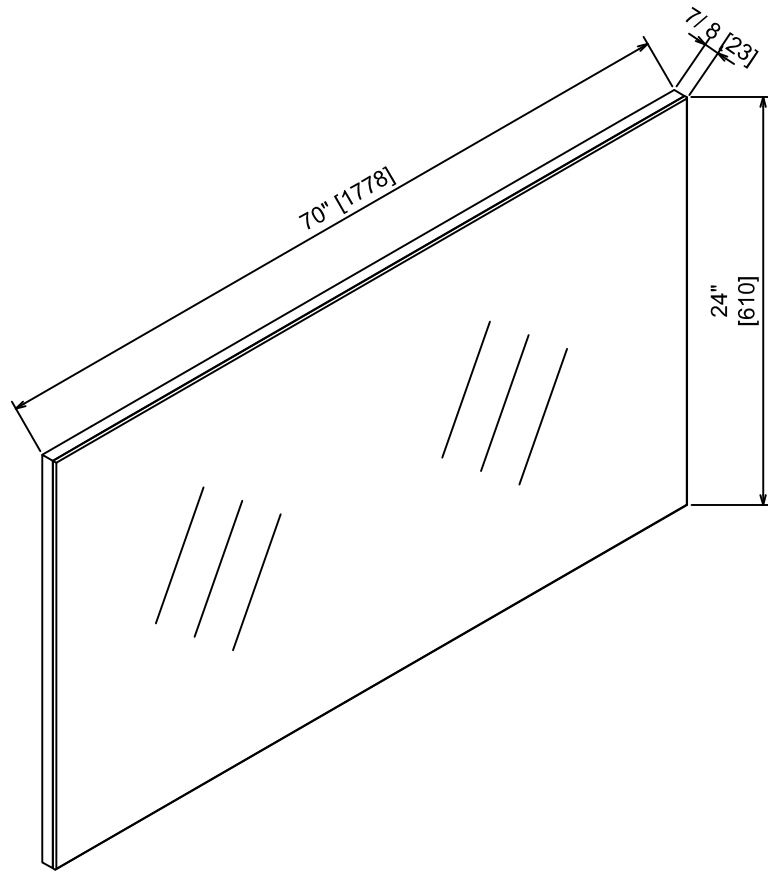

LEXORA®

HOME DECOR & HOME FURNISHINGS

LLC7024FRM

PART	DESCRIPTIONS	QUANTITY
A	Mirror	1
B	Cleat Wood	2
	HARDWARE	
C	Crew	8
D	Plastic Plug	8

PART LIST

A

B

TOOLS REQUIRED (NOT INCLUDED)

INSTALLATION

A

B

LEXORA®

HOME DECOR & HOME FURNISHINGS

LLF72DKSOD000

DIMENSIONS

PART LIST

PART	DESCRIPTIONS	QUANTITY
A	Countertop	1
B	Basin	2
C	Door Left	2
D	Door Right	2
E	Drawer	3

PART	DESCRIPTIONS	QUANTITY
F	Handle	4
G	Handle	1
H	Hingle	12
I	Drawer glides (Midd)	1
L	Drawer glides (Push)	2