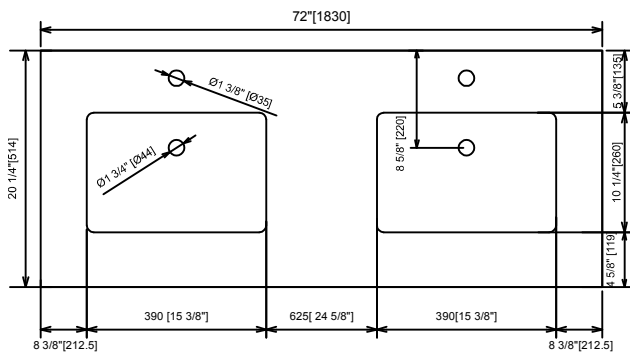

INSTALLATION

A

B

LEXORA®

HOME DECOR & HOME FURNISHINGS

LLF72DKSOD000

DIMENSIONS

PART LIST

PART	DESCRIPTIONS	QUANTITY
A	Countertop	1
B	Basin	2
C	Door Left	2
D	Door Right	2
E	Drawer	3

PART	DESCRIPTIONS	QUANTITY
F	Handle	4
G	Handle	1
H	Hingle	12
I	Drawer glides (Midd)	1
L	Drawer glides (Push)	2