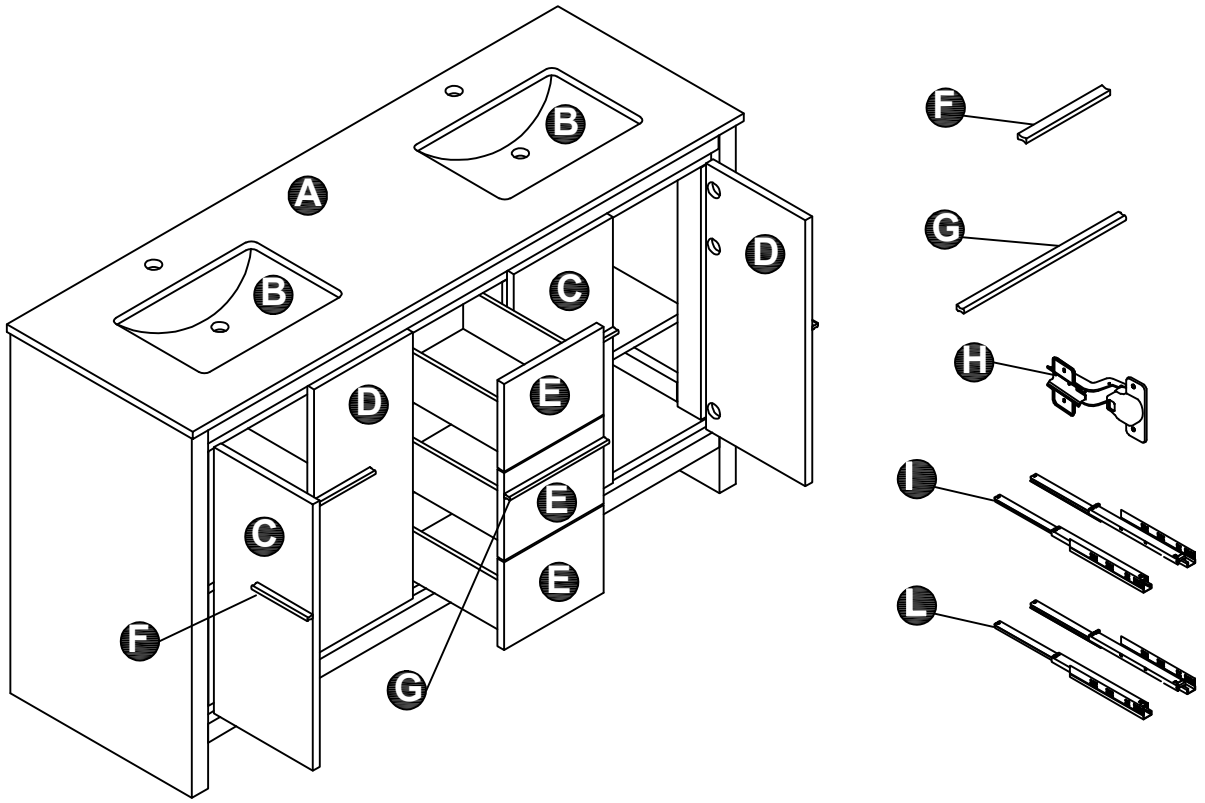

LEXORA®

HOME DECOR & HOME FURNISHINGS

LLC7024FRM

PART	DESCRIPTIONS	QUANTITY
A	Mirror	1
B	Cleat Wood	2
	HARDWARE	
C	Crew	8
D	Plastic Plug	8

PART LIST

A

B

TOOLS REQUIRED (NOT INCLUDED)

INSTALLATION

A

B

LEXORA®

HOME DECOR & HOME FURNISHINGS

LLF72DKSOD000

DIMENSIONS

PART LIST

PART	DESCRIPTIONS	QUANTITY
A	Countertop	1
B	Basin	2
C	Door Left	2
D	Door Right	2
E	Drawer	3

PART	DESCRIPTIONS	QUANTITY
F	Handle	4
G	Handle	1
H	Hingle	12
I	Drawer glides (Midd)	1
L	Drawer glides (Push)	2