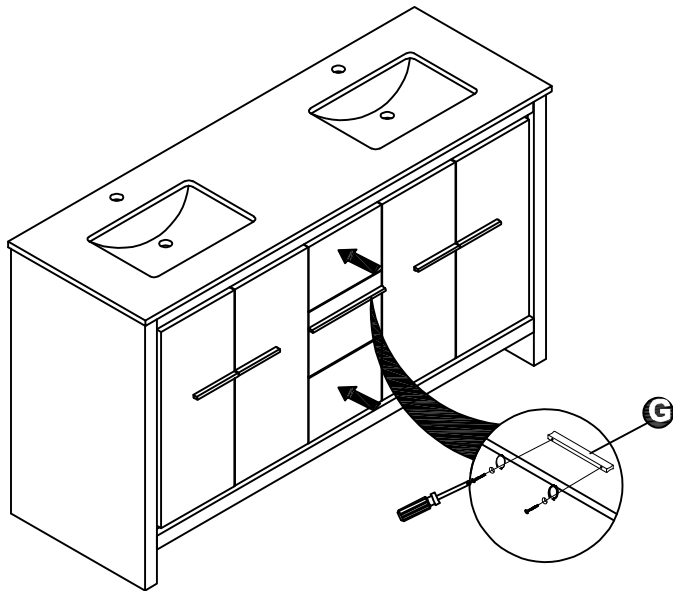

LEXORA®

HOME DECOR & HOME FURNISHINGS

LLF80DKSOD000

DIMENSIONS

PART LIST

PART	DESCRIPTIONS	QUANTITY
A	Countertop	1
B	Basin	2
C	Door Left	2
D	Door Right	2
E	Drawer	3

PART	DESCRIPTIONS	QUANTITY
F	Handle	4
G	Handle	1
H	Hingle	12
I	Drawer glides (Midd)	1
L	Drawer glides (Push)	2

TOOLS REQUIRED (NOT INCLUDED)

INSTALLATION

A **B**

C

24!

DRAWER

A

1 Push Open / Close Drawer