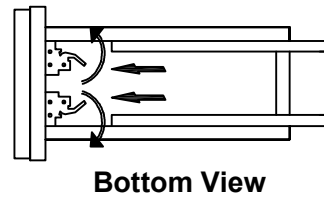

LEXORA®

HOME DECOR & HOME FURNISHINGS

LLF80DKSOD000

DIMENSIONS

PART LIST

PART	DESCRIPTIONS	QUANTITY
A	Countertop	1
B	Basin	2
C	Door Left	2
D	Door Right	2
E	Drawer	3

PART	DESCRIPTIONS	QUANTITY
F	Handle	4
G	Handle	1
H	Hingle	12
I	Drawer glides (Midd)	1
L	Drawer glides (Push)	2

REMOVE

1

2

3

4

INSTALL

1

2