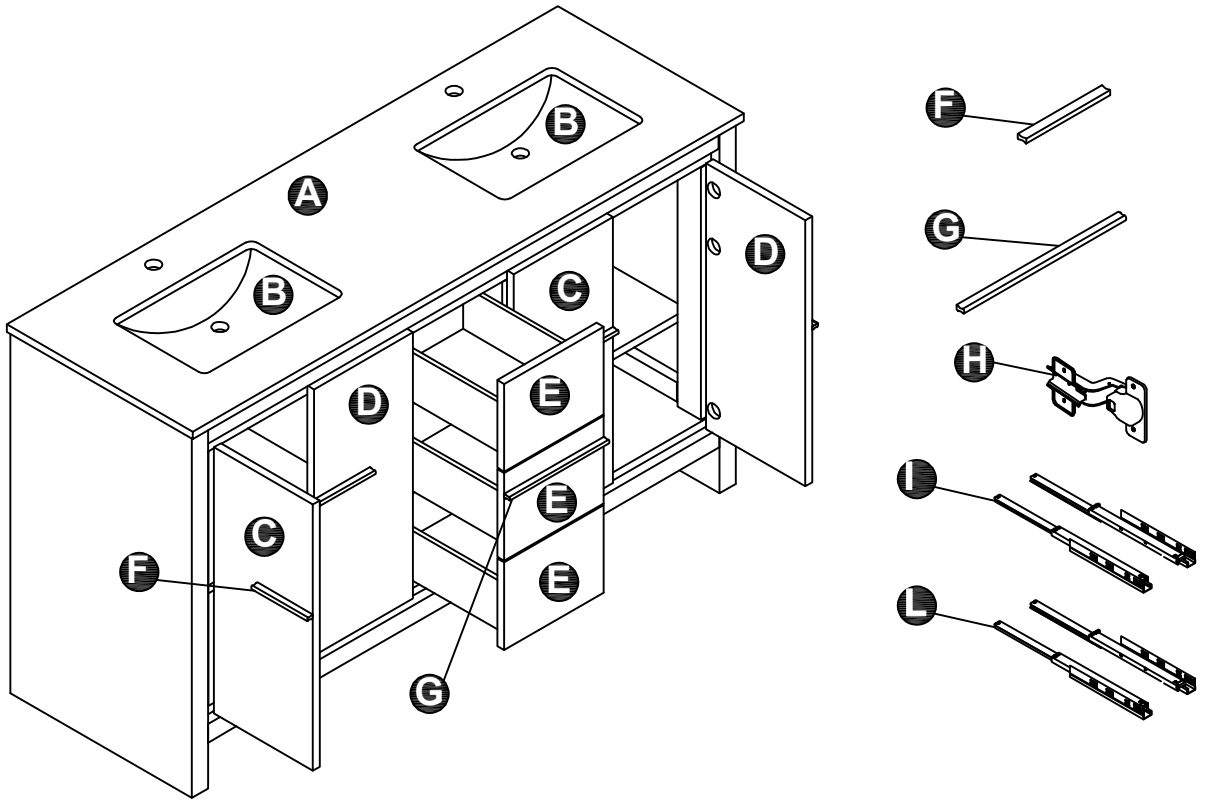

LEXORA®

HOME DECOR & HOME FURNISHINGS

LLF80DKSOD000

DIMENSIONS

PART LIST

PART	DESCRIPTIONS	QUANTITY
A	Countertop	1
B	Basin	2
C	Door Left	2
D	Door Right	2
E	Drawer	3

PART	DESCRIPTIONS	QUANTITY
F	Handle	4
G	Handle	1
H	Hingle	12
I	Drawer glides (Midd)	1
L	Drawer glides (Push)	2

TOOLS REQUIRED (NOT INCLUDED)

INSTALLATION

A **B**

C

24!

DRAWER

A

1 Push Open / Close Drawer