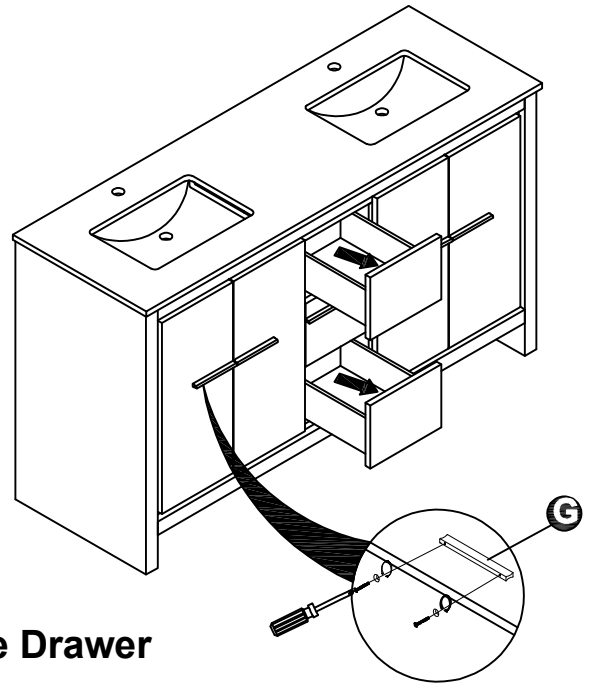

LEXORA®

HOME DECOR & HOME FURNISHINGS

LLF80DKSOD000

DIMENSIONS

PART LIST

PART	DESCRIPTIONS	QUANTITY
A	Countertop	1
B	Basin	2
C	Door Left	2
D	Door Right	2
E	Drawer	3

PART	DESCRIPTIONS	QUANTITY
F	Handle	4
G	Handle	1
H	Hingle	12
I	Drawer glides (Midd)	1
L	Drawer glides (Push)	2

TOOLS REQUIRED (NOT INCLUDED)

INSTALLATION

A **B**

C

24!

DRAWER

A

1 Push Open / Close Drawer