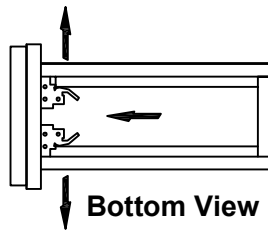

DRAWER

A

1 Push Open / Close Drawer

REMOVE

1

2

3

4

INSTALL

1

2

3

4