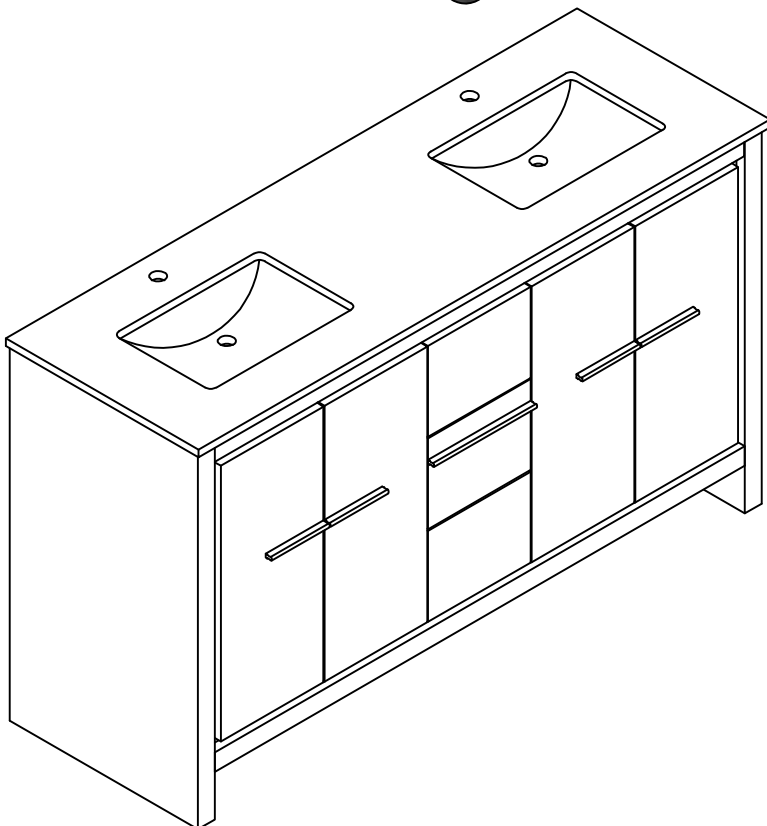

LEXORA®

HOME DECOR & HOME FURNISHINGS

LLF80DKSOD000

DIMENSIONS

PART LIST

PART	DESCRIPTIONS	QUANTITY
A	Countertop	1
B	Basin	2
C	Door Left	2
D	Door Right	2
E	Drawer	3

PART	DESCRIPTIONS	QUANTITY
F	Handle	4
G	Handle	1
H	Hingle	12
I	Drawer glides (Midd)	1
L	Drawer glides (Push)	2

TOOLS REQUIRED (NOT INCLUDED)

INSTALLATION

A **B**

C

24!

DRAWER

A

1 Push Open / Close Drawer