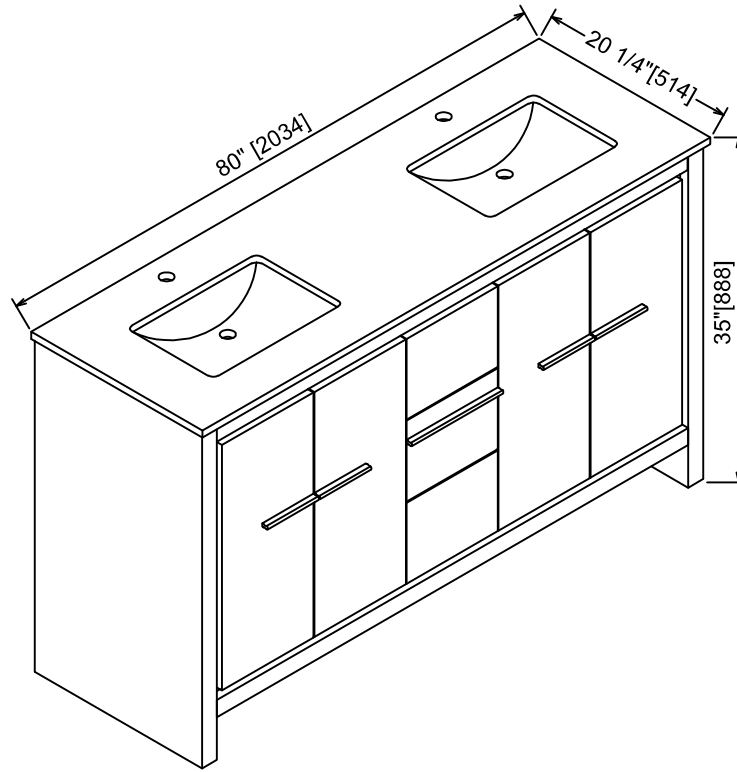

LEXORA®

HOME DECOR & HOME FURNISHINGS

LLF80DKSOD000

DIMENSIONS

PART LIST

PART	DESCRIPTIONS	QUANTITY
A	Countertop	1
B	Basin	2
C	Door Left	2
D	Door Right	2
E	Drawer	3

PART	DESCRIPTIONS	QUANTITY
F	Handle	4
G	Handle	1
H	Hingle	12
I	Drawer glides (Midd)	1
L	Drawer glides (Push)	2