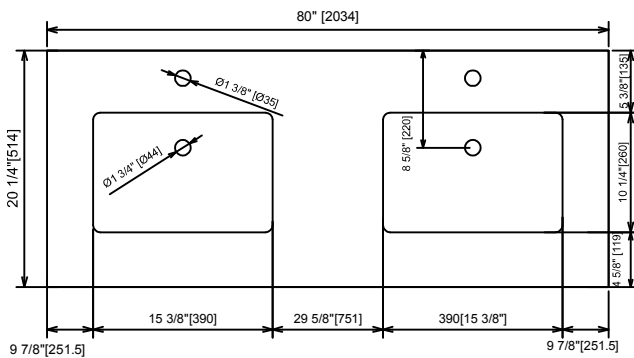

LEXORA®

HOME DECOR & HOME FURNISHINGS

LLF80DKSOD000

DIMENSIONS

PART LIST

PART	DESCRIPTIONS	QUANTITY
A	Countertop	1
B	Basin	2
C	Door Left	2
D	Door Right	2
E	Drawer	3

PART	DESCRIPTIONS	QUANTITY
F	Handle	4
G	Handle	1
H	Hingle	12
I	Drawer glides (Midd)	1
L	Drawer glides (Push)	2