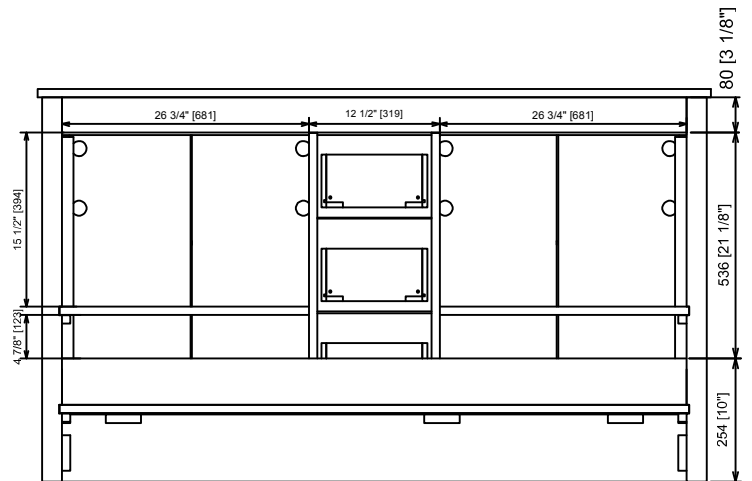

LEXORA®

HOME DECOR & HOME FURNISHINGS

LLF80DKSOD000

DIMENSIONS

PART LIST

PART	DESCRIPTIONS	QUANTITY
A	Countertop	1
B	Basin	2
C	Door Left	2
D	Door Right	2
E	Drawer	3

PART	DESCRIPTIONS	QUANTITY
F	Handle	4
G	Handle	1
H	Hingle	12
I	Drawer glides (Midd)	1
L	Drawer glides (Push)	2