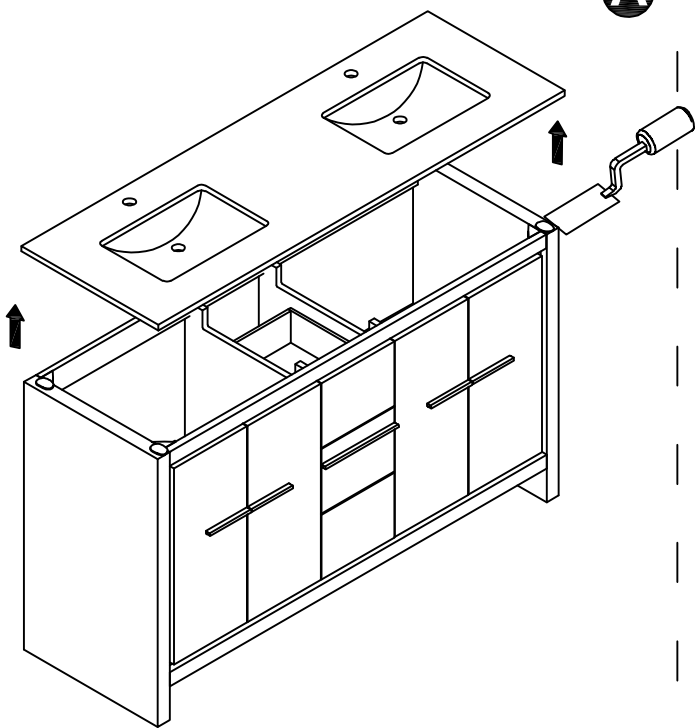

LEXORA®

HOME DECOR & HOME FURNISHINGS

LLF80DKSOD000

DIMENSIONS

PART LIST

PART	DESCRIPTIONS	QUANTITY
A	Countertop	1
B	Basin	2
C	Door Left	2
D	Door Right	2
E	Drawer	3

PART	DESCRIPTIONS	QUANTITY
F	Handle	4
G	Handle	1
H	Hingle	12
I	Drawer glides (Midd)	1
L	Drawer glides (Push)	2

TOOLS REQUIRED (NOT INCLUDED)

INSTALLATION

A **B**

C

24!

DRAWER

A

1 Push Open / Close Drawer