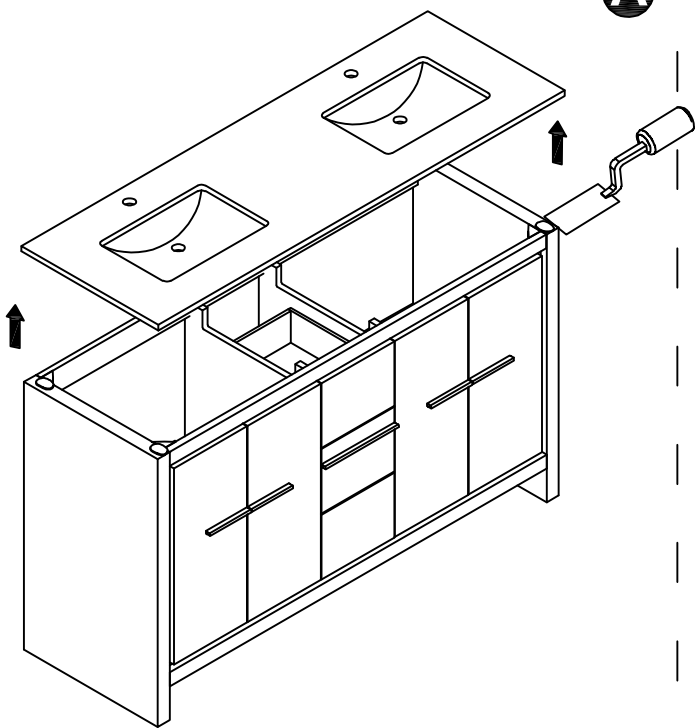

INSTALLATION

A **B**