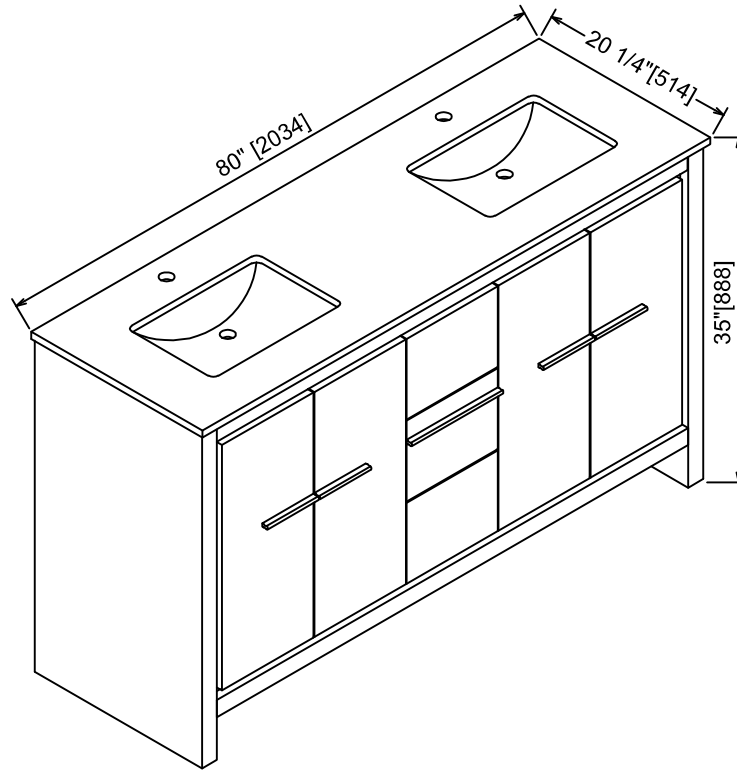

LEXORA®

HOME DECOR & HOME FURNISHINGS

LLC7024FRM

PART	DESCRIPTIONS	QUANTITY
A	Mirror	1
B	Cleat Wood	2
	HARDWARE	
C	Crew	8
D	Plastic Plug	8

PART LIST

A

B

TOOLS REQUIRED (NOT INCLUDED)

INSTALLATION

A

B

LEXORA®

HOME DECOR & HOME FURNISHINGS

LLF80DKSOD000

DIMENSIONS

PART LIST

PART	DESCRIPTIONS	QUANTITY
A	Countertop	1
B	Basin	2
C	Door Left	2
D	Door Right	2
E	Drawer	3

PART	DESCRIPTIONS	QUANTITY
F	Handle	4
G	Handle	1
H	Hingle	12
I	Drawer glides (Midd)	1
L	Drawer glides (Push)	2