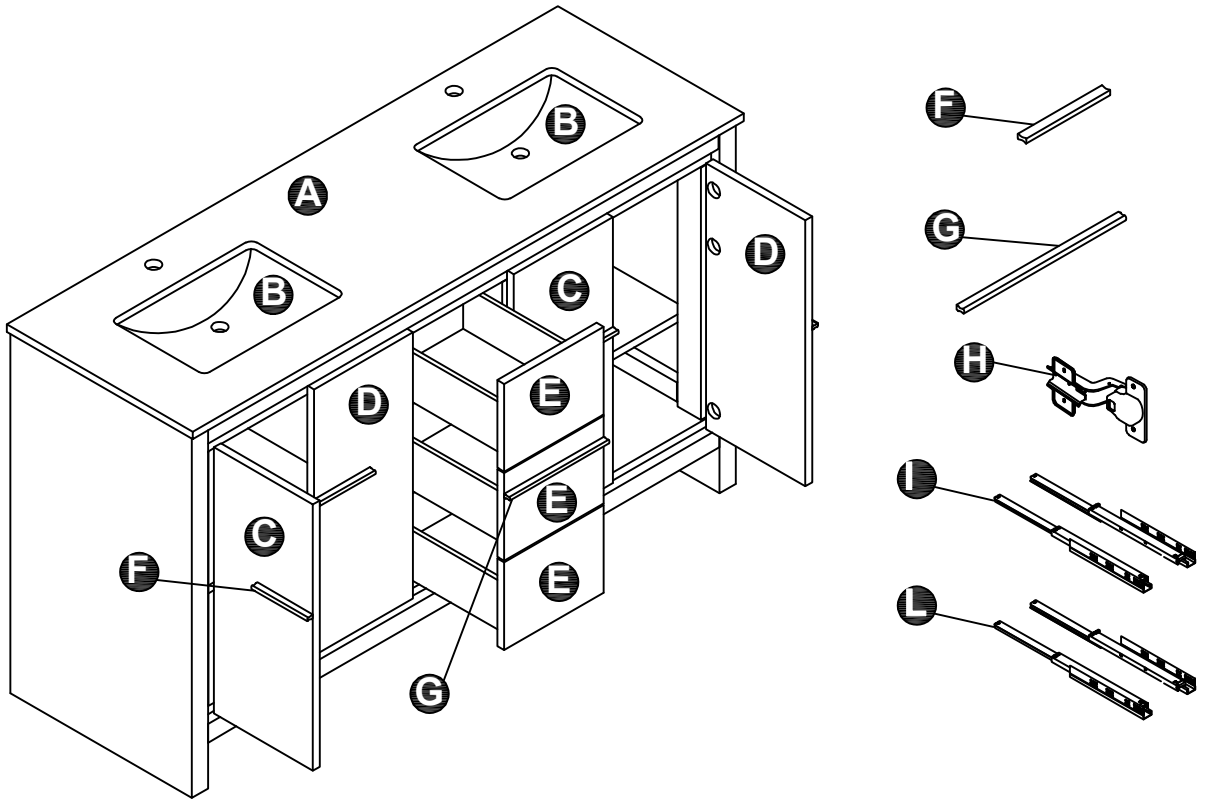

LEXORA®

HOME DECOR & HOME FURNISHINGS

LLC7024FRM

PART	DESCRIPTIONS	QUANTITY
A	Mirror	1
B	Cleat Wood	2
	HARDWARE	
C	Crew	8
D	Plastic Plug	8

PART LIST

A

B

TOOLS REQUIRED (NOT INCLUDED)

INSTALLATION

A

B

LEXORA®

HOME DECOR & HOME FURNISHINGS

LLF80DKSOD000

DIMENSIONS

PART LIST

PART	DESCRIPTIONS	QUANTITY
A	Countertop	1
B	Basin	2
C	Door Left	2
D	Door Right	2
E	Drawer	3

PART	DESCRIPTIONS	QUANTITY
F	Handle	4
G	Handle	1
H	Hingle	12
I	Drawer glides (Midd)	1
L	Drawer glides (Push)	2