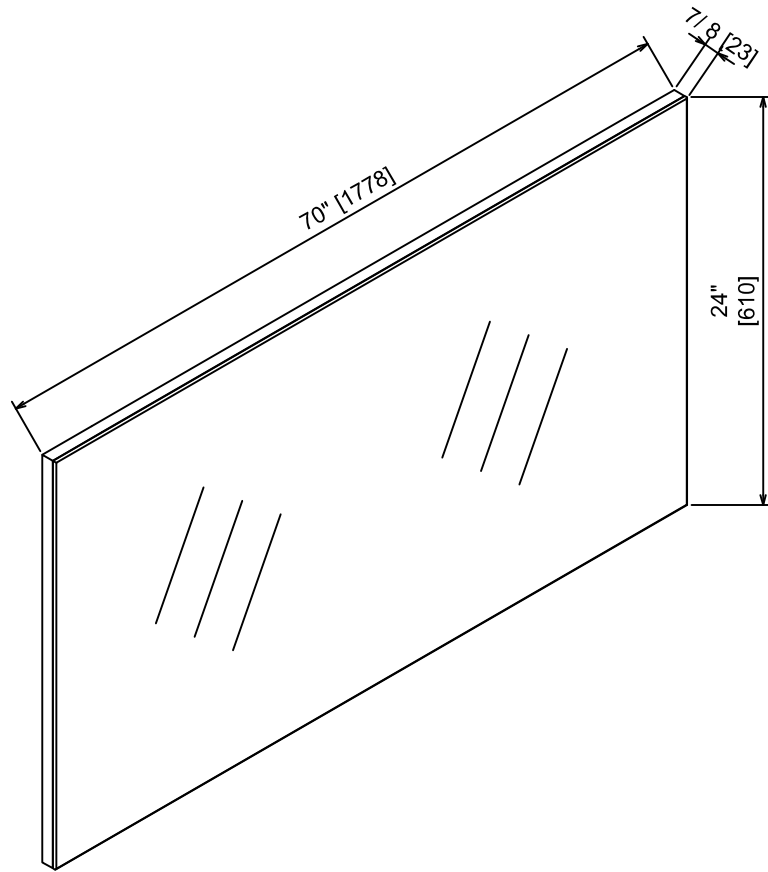

LEXORA®

HOME DECOR & HOME FURNISHINGS

LLC7024FRM

PART	DESCRIPTIONS	QUANTITY
A	Mirror	1
B	Cleat Wood	2
	HARDWARE	
C	Crew	8
D	Plastic Plug	8

PART LIST

A

B

TOOLS REQUIRED (NOT INCLUDED)

INSTALLATION

A

B

LEXORA®

HOME DECOR & HOME FURNISHINGS

LLF80DKSOD000

DIMENSIONS

PART LIST

PART	DESCRIPTIONS	QUANTITY
A	Countertop	1
B	Basin	2
C	Door Left	2
D	Door Right	2
E	Drawer	3

PART	DESCRIPTIONS	QUANTITY
F	Handle	4
G	Handle	1
H	Hingle	12
I	Drawer glides (Midd)	1
L	Drawer glides (Push)	2