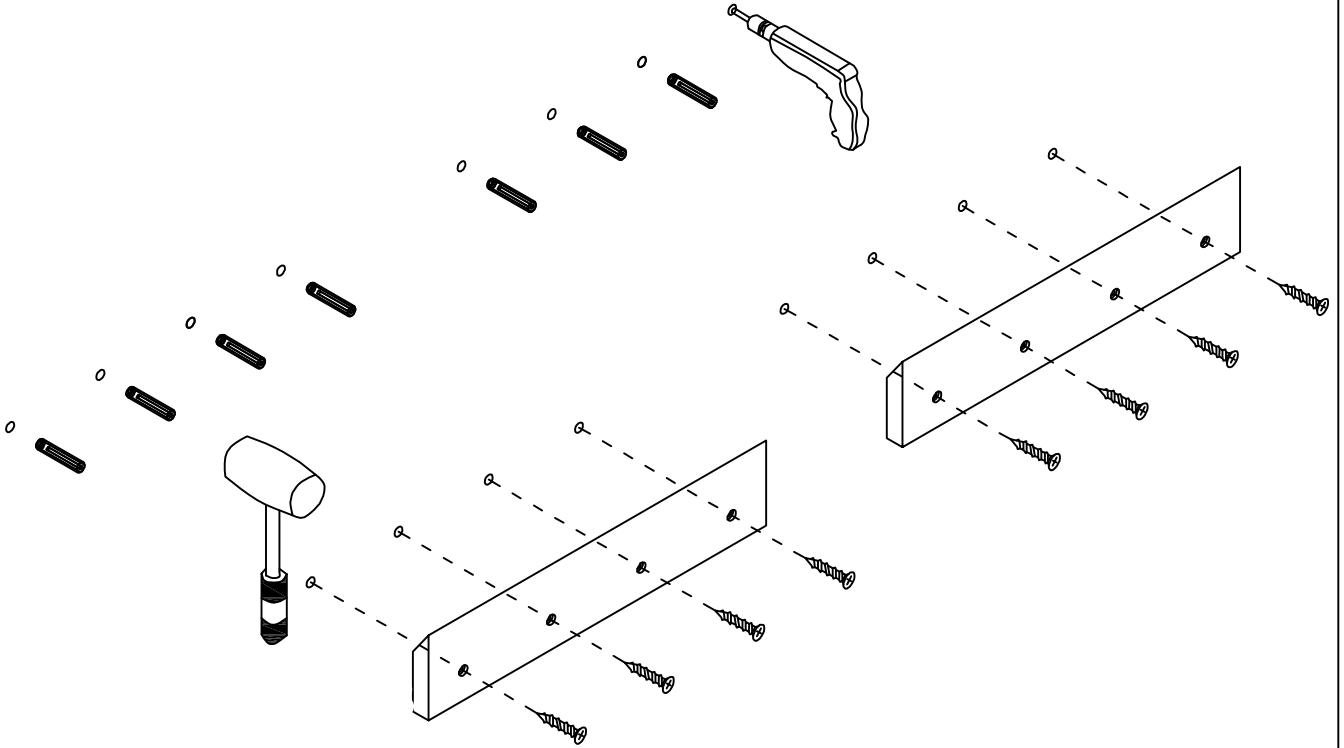

LEXORA®

HOME DECOR & HOME FURNISHINGS

LLC7024FRM

PART	DESCRIPTIONS	QUANTITY
A	Mirror	1
B	Cleat Wood	2
	HARDWARE	
C	Crew	8
D	Plastic Plug	8

PART LIST

A

B

TOOLS REQUIRED (NOT INCLUDED)

INSTALLATION

A

B

LEXORA®

HOME DECOR & HOME FURNISHINGS

LLF80DKSOD000

DIMENSIONS

PART LIST

PART	DESCRIPTIONS	QUANTITY
A	Countertop	1
B	Basin	2
C	Door Left	2
D	Door Right	2
E	Drawer	3

PART	DESCRIPTIONS	QUANTITY
F	Handle	4
G	Handle	1
H	Hingle	12
I	Drawer glides (Midd)	1
L	Drawer glides (Push)	2