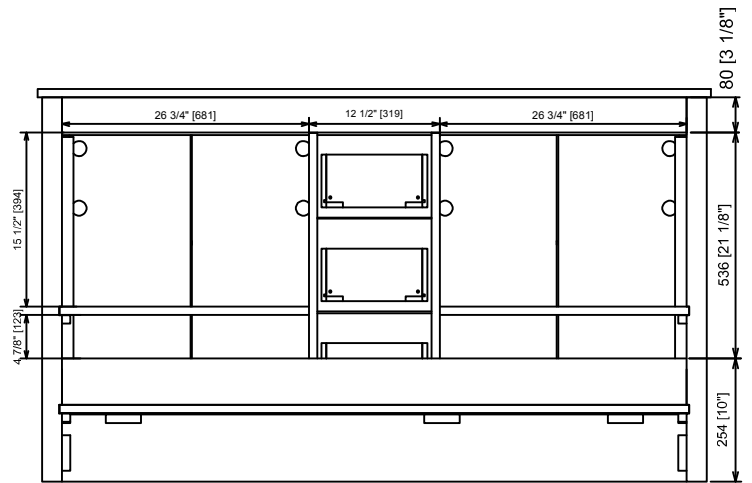

INSTALLATION

A

B

LEXORA®

HOME DECOR & HOME FURNISHINGS

LLF80DKSOD000

DIMENSIONS

PART LIST

PART	DESCRIPTIONS	QUANTITY
A	Countertop	1
B	Basin	2
C	Door Left	2
D	Door Right	2
E	Drawer	3

PART	DESCRIPTIONS	QUANTITY
F	Handle	4
G	Handle	1
H	Hingle	12
I	Drawer glides (Midd)	1
L	Drawer glides (Push)	2