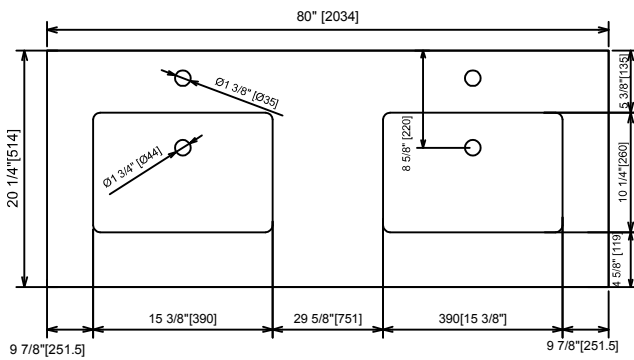

LEXORA®

HOME DECOR & HOME FURNISHINGS

LLC7024FRM

PART	DESCRIPTIONS	QUANTITY
A	Mirror	1
B	Cleat Wood	2
	HARDWARE	
C	Crew	8
D	Plastic Plug	8

PART LIST

A

B

TOOLS REQUIRED (NOT INCLUDED)

INSTALLATION

A

B

LEXORA®

HOME DECOR & HOME FURNISHINGS

LLF80DKSOD000

DIMENSIONS

PART LIST

PART	DESCRIPTIONS	QUANTITY
A	Countertop	1
B	Basin	2
C	Door Left	2
D	Door Right	2
E	Drawer	3

PART	DESCRIPTIONS	QUANTITY
F	Handle	4
G	Handle	1
H	Hingle	12
I	Drawer glides (Midd)	1
L	Drawer glides (Push)	2