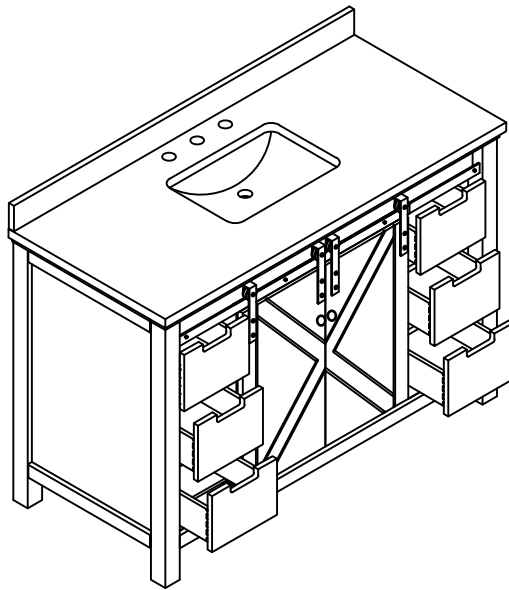

DRAWER

REMOVE

INSTALL