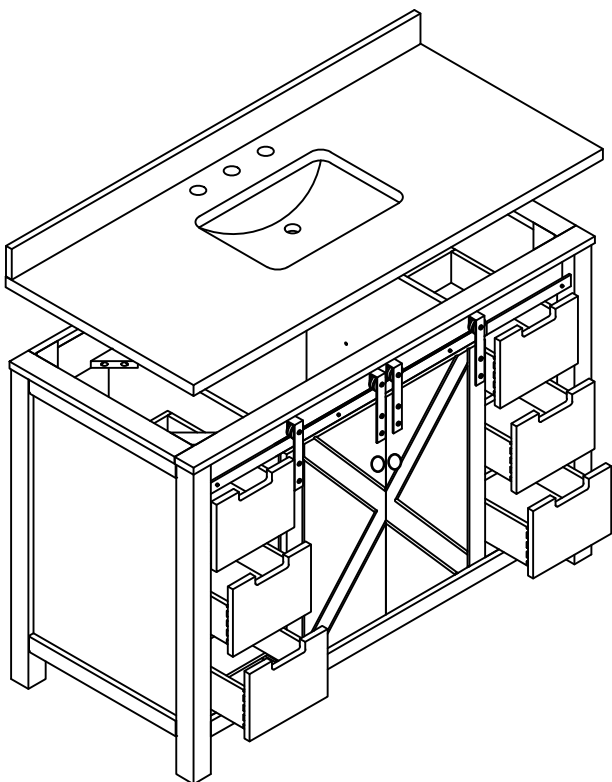

### DIMENSIONS

#1

PART LIST

PART #	DESCRIPTION	QUANTITY
A	Countertop	1
B	Backsplash	1
C	Basin	1
D1	Door right	1
D2	Door left	1
E	Drawer	6
F	Adjustable Shelf	1
G	Shelf holder	4
H	Drawer Glide	6
1	Hardware (Door)	4
2	Metal	1
3	Glide Plastic (back metal)	4
4	hardware (Back Door)	2
5	Plastic L (bottom Door)	2
6	Plastic hole (back metal)	4
7	Handle	2

INSTALLATION

A B