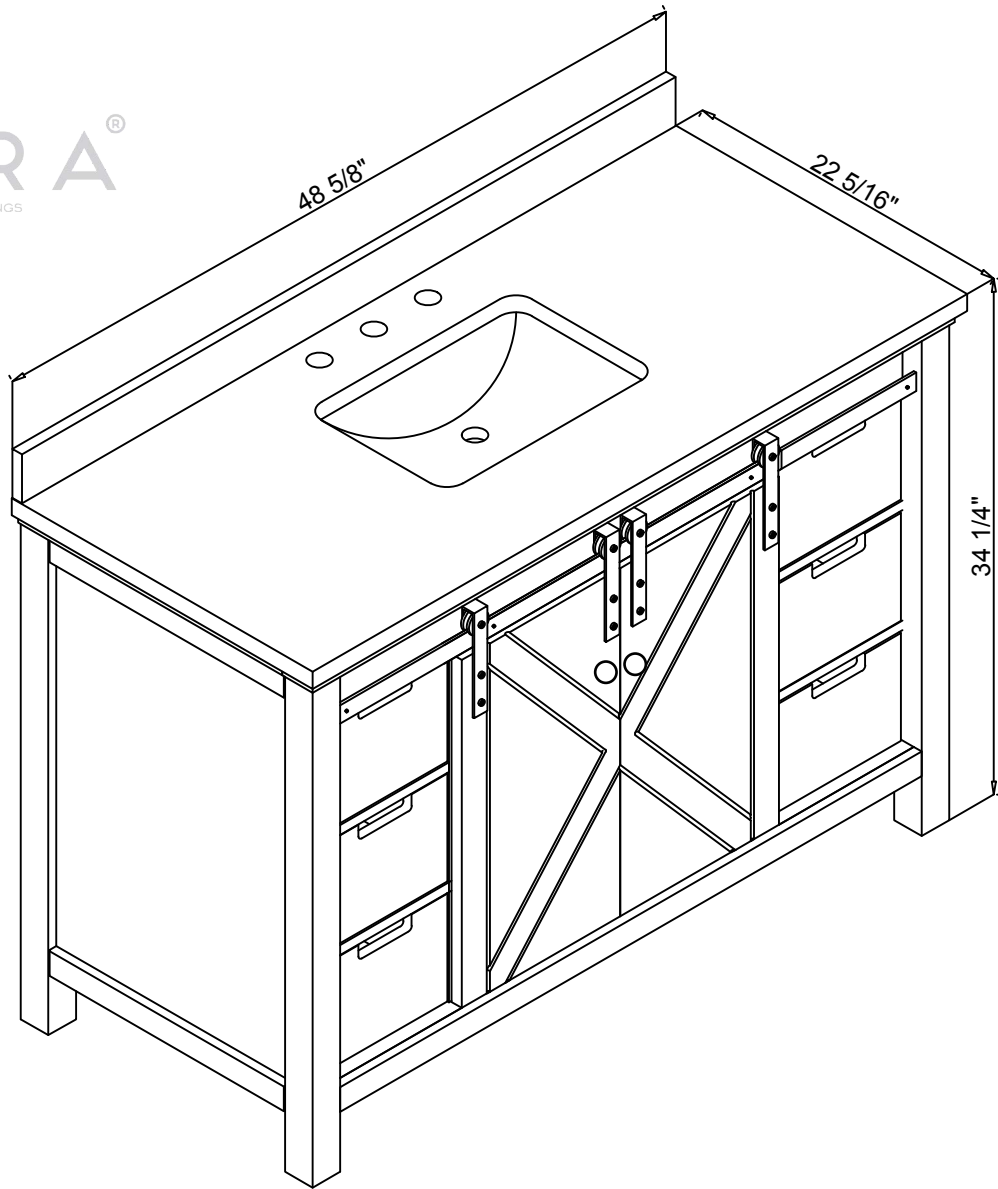

### DIMENSIONS

#1

PART LIST

PART #	DESCRIPTION	QUANTITY
A	Countertop	1
B	Backsplash	1
C	Basin	1
D1	Door right	1
D2	Door left	1
E	Drawer	6
F	Adjustable Shelf	1
G	Shelf holder	4
H	Drawer Glide	6
1	Hardware (Door)	4
2	Metal	1
3	Glide Plastic (back metal)	4
4	hardware (Back Door)	2
5	Plastic L (bottom Door)	2
6	Plastic hole (back metal)	4
7	Handle	2