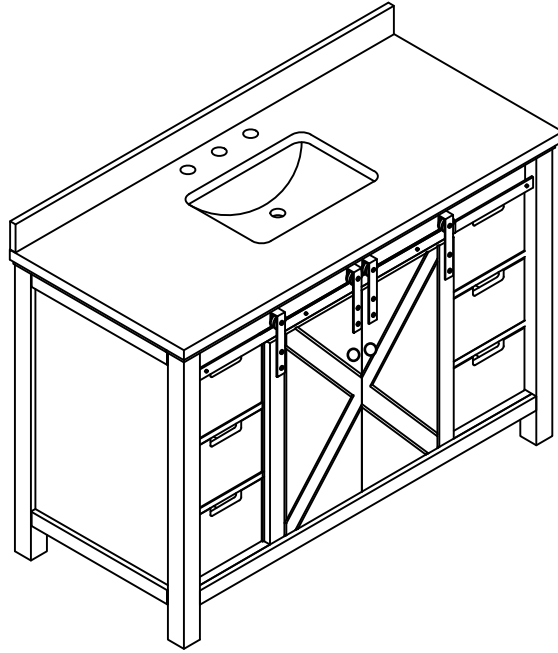

INSTALLSTION

#1

C