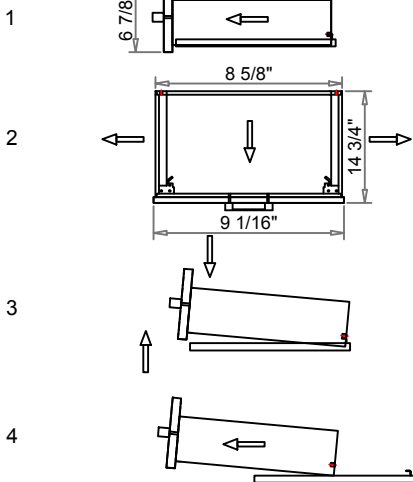

INSTALLSTION

#1

C

#2

DRAWER

REMOVE

INSTALL

B

C