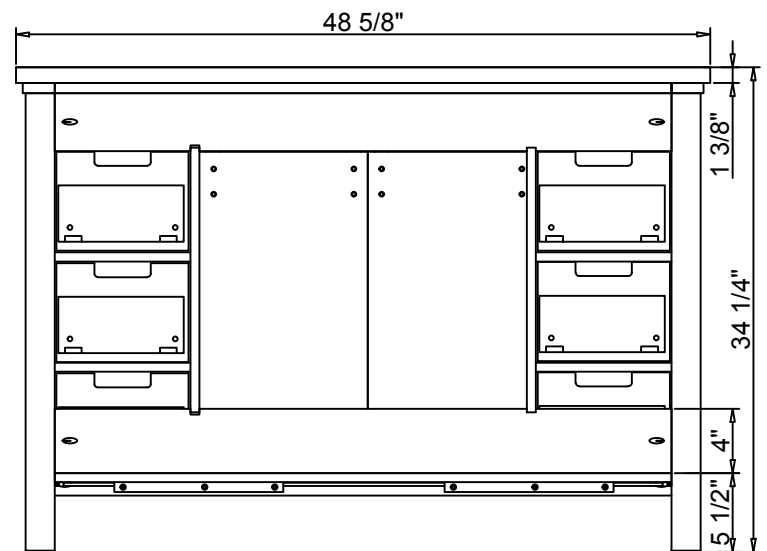

### DIMENSIONS

#1

PART LIST

PART #	DESCRIPTION	QUANTITY
A	Countertop	1
B	Backsplash	1
C	Basin	1
D1	Door right	1
D2	Door left	1
E	Drawer	6
F	Adjustable Shelf	1
G	Shelf holder	4
H	Drawer Glide	6
1	Hardware (Door)	4
2	Metal	1
3	Glide Plastic (back metal)	4
4	hardware (Back Door)	2
5	Plastic L (bottom Door)	2
6	Plastic hole (back metal)	4
7	Handle	2