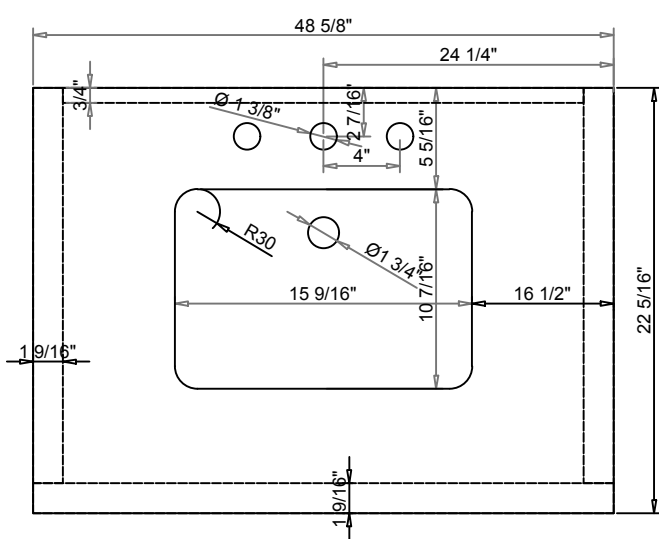

### DIMENSIONS

#1

PART LIST

PART #	DESCRIPTION	QUANTITY
A	Countertop	1
B	Backsplash	1
C	Basin	1
D1	Door right	1
D2	Door left	1
E	Drawer	6
F	Adjustable Shelf	1
G	Shelf holder	4
H	Drawer Glide	6
1	Hardware (Door)	4
2	Metal	1
3	Glide Plastic (back metal)	4
4	hardware (Back Door)	2
5	Plastic L (bottom Door)	2
6	Plastic hole (back metal)	4
7	Handle	2