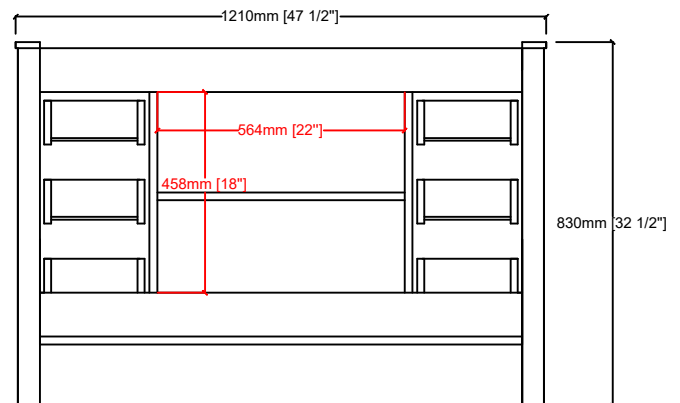

LEXORA®
HOME DECOR & HOME FURNISHINGS

MARSYAS VELUTI 48"

Length: 48"

Width: 22"

Height: 34"

MIRROR

TOP

FRONT VIEW

BACK VIEW

SIDE VIEW

LM343348