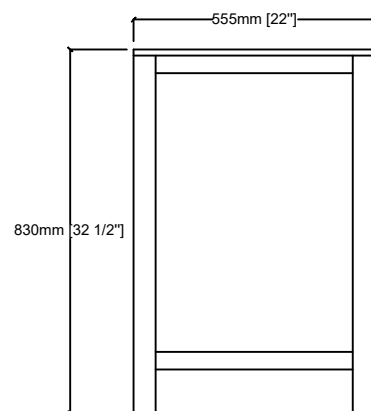

LEXORA®
HOME DECOR & HOME FURNISHINGS

MARSYAS VELUTI 48"

Length: 48"

Width: 22"

Height: 34"

MIRROR

TOP

FRONT VIEW

BACK VIEW

SIDE VIEW

LM343348