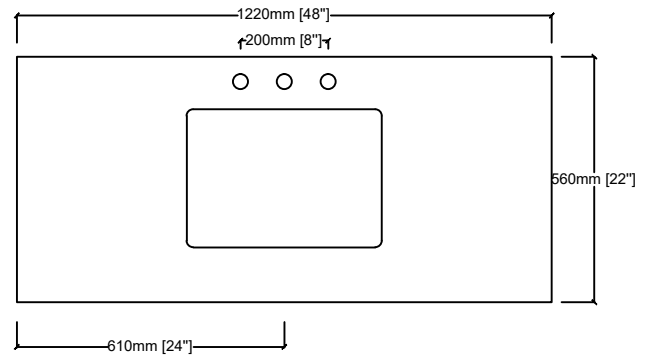

LEXORA®
HOME DECOR & HOME FURNISHINGS

MARSYAS VELUTI 48"

Length: 48"

Width: 22"

Height: 34"

MIRROR

TOP

FRONT VIEW

BACK VIEW

SIDE VIEW

LM343348