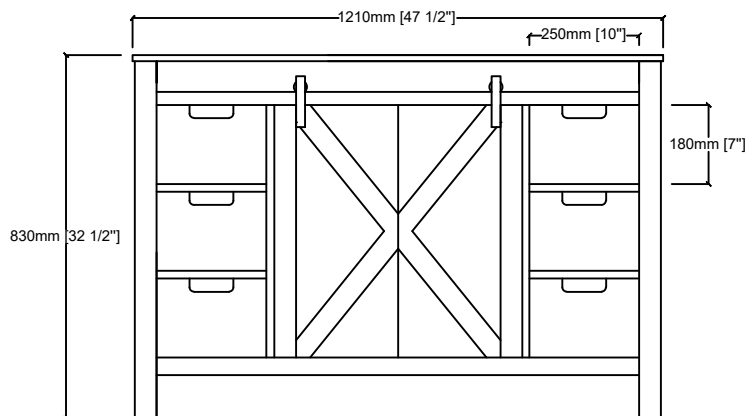

LEXORA®
HOME DECOR & HOME FURNISHINGS

MARSYAS VELUTI 48"

Length: 48"

Width: 22"

Height: 34"

MIRROR

TOP

FRONT VIEW

BACK VIEW

SIDE VIEW

LM343348