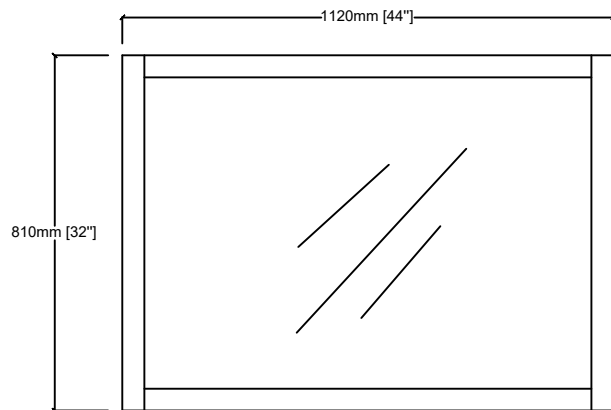

LEXORA®
HOME DECOR & HOME FURNISHINGS

MARSYAS VELUTI 48"

Length: 48"

Width: 22"

Height: 34"

MIRROR

TOP

FRONT VIEW

BACK VIEW

SIDE VIEW

LM343348